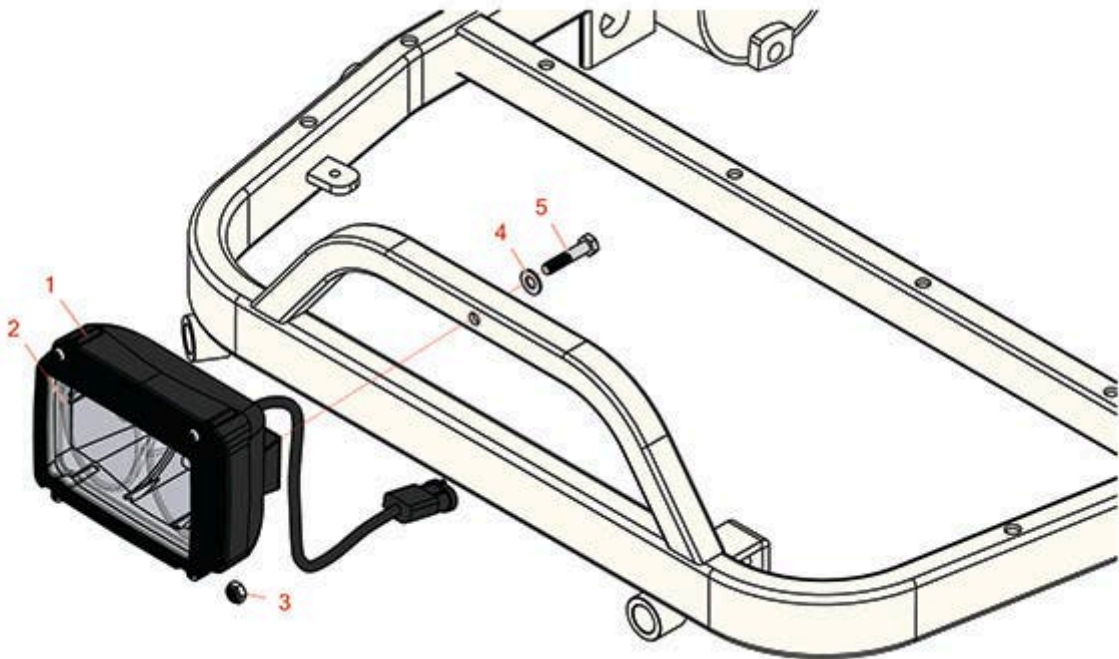

Replaces R&R Products Versa-Green

2160D Parts

Traction Unit

Light Kit

All original equipment manufacturers names and part numbers are used for identification purposes only, and we are in no way implying that our products are original equipment parts. Prices subject to change without notice.

Replaces R&R Products Versa-Green

2160D Parts

Traction Unit

Light Kit

Item No	R&R Part No.	OEM Part No.	Description	Qty Req	Price Each	Order Quantity
1	R150285		Light - Halogen - 2 Bulb	1	89.35	
2	R150286		Bulb - Halogen	2	7.40	
3	R3296-29	3296-29, R1-804256, R915662P	Locknut - 5/16-18 ESNA	1	2.95	
4	R453009	3256-3, R01-166-0400, R24-10-BD, R24-9-AD, R24H1136, R32-9650, R3256-2, R3256-23, R3256-67, R3290-217, R3556-3, R4-2390, R452006, R7-0152	Washer - Flat 5/16 SAE	1	0.13	
5	R400192		Bolt - Hex HD 5/16-18 x 1-1/2	1	0.39	