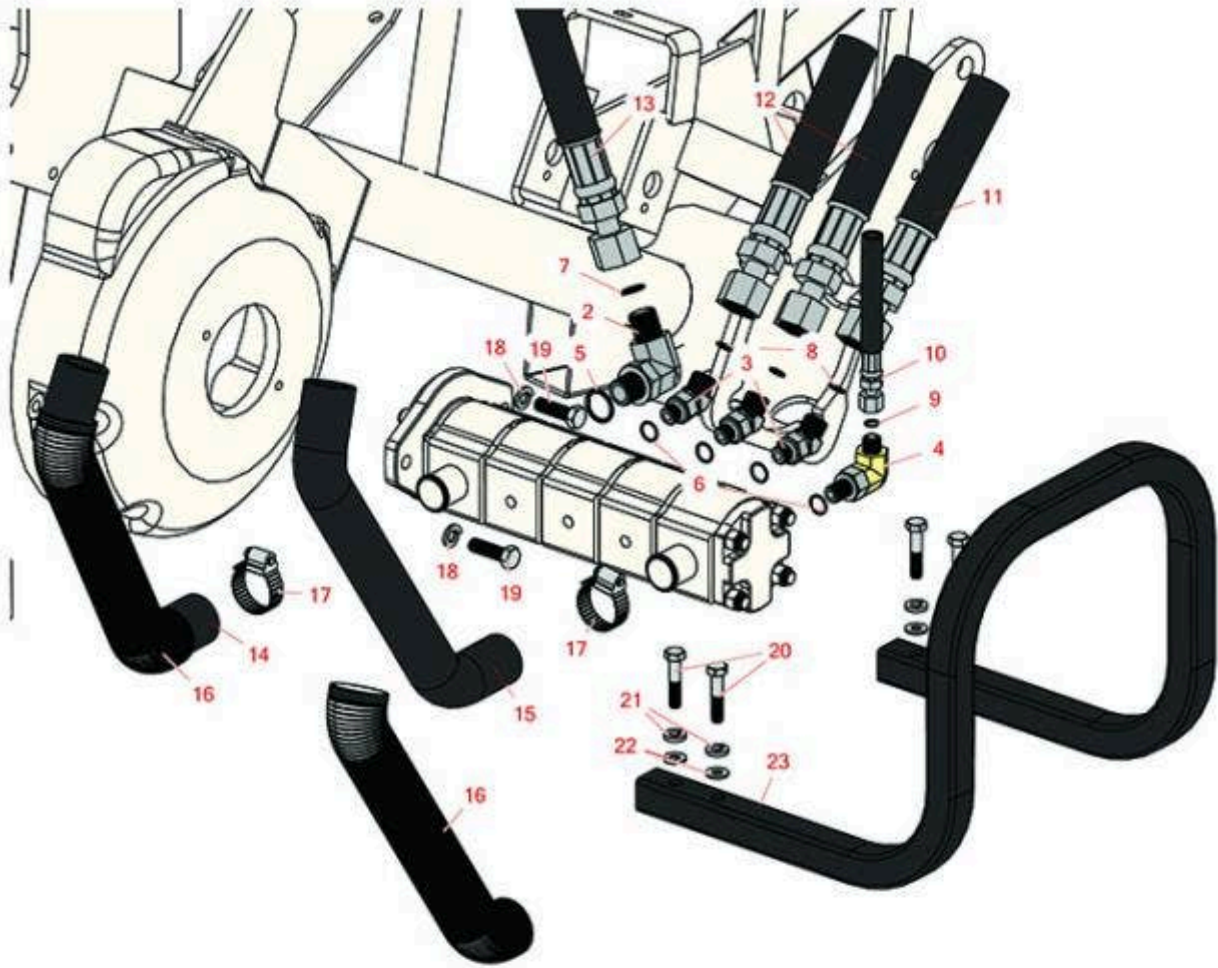

Replaces R&R Products Versa-Green

2160D Parts

Traction Unit

Hydraulic Gear Pump

All original equipment manufacturers names and part numbers are used for identification purposes only, and we are in no way implying that our products are original equipment parts. Prices subject to change without notice.

Replaces R&R Products Versa-Green

2160D Parts

Traction Unit

Hydraulic Gear Pump

Item No	R&R Part No.	OEM Part No.	Description	Qty Req	Price Each	Order Quantity
2	R340-105		Hydraulic Fitting	1	20.55	
3	R340-87	R340-106	Hydraulic Fitting	3	11.25	
4	R340-82		Fitting - 90 Deg	1	15.30	
5	R237-80	R327-80	O-Ring	1	1.85	
6	R237-42	R31-4160, R339897	O-Ring	4	0.80	
7	R237-30	R23-6320	O-Ring - Seal	1	0.78	
8	R237-22	R107-8844, R232-72, R237-78	O-Ring	3	0.62	
9	R237-21		O-Ring	1	0.47	
10	R150635		Hydraulic Hose Assy - Steering Cylinder	1	40.45	
11	R150644		Hydraulic Hose Assy - Valve to Pump	1	38.45	
12	R150620		Hydraulic Hose Assy - Valve to Pump	2	33.80	
13	R150626		Hydraulic Hose Assy - Valve to Pump	1	41.75	
14	R150833		Hose - Pump	1	56.90	
15	R150834		Hose - Pump	1	56.90	
16	R150590		Heat Shield Tube - Hyd Line - Diesel	2	41.40	
17	R2412-34	R31-0120	Clamp - Hose .75-1.5	2	1.50	
18	R3253-21	3253-21, R215-51, R30-8470, R7-1912, RMT3949	Washer - Lock 3/8	2	0.14	

Replaces R&R Products Versa-Green

2160D Parts

Traction Unit

Hydraulic Gear Pump

Item No	R&R Part No.	OEM Part No.	Description	Qty Req	Price Each	Order Quantity
19	R400264	323-7, R01-150-0180, R01-178-0610, R19H1732, R20-48-AD, R20-48-AGD, R32-9160, R3224-3, R323-29, R323-7, R400264, R908035P	Bolt - Hex HD 3/8-16 x 1-1/4	2	0.40	
20	R400192		Bolt - Hex HD 5/16-18 x 1-1/2	4	0.39	
21	R446136	446136, R446134	Washer - Lock 5/16 Zinc	4	0.14	
22	R453009	3256-3, R01-166-0400, R24-10-BD, R24-9-AD, R24H1136, R32-9650, R3256-2, R3256-23, R3256-67, R3290-217, R3556-3, R4-2390, R452006, R7-0152	Washer - Flat 5/16 SAE	4	0.13	
23	R150805		Guard - Pump	1	86.60	