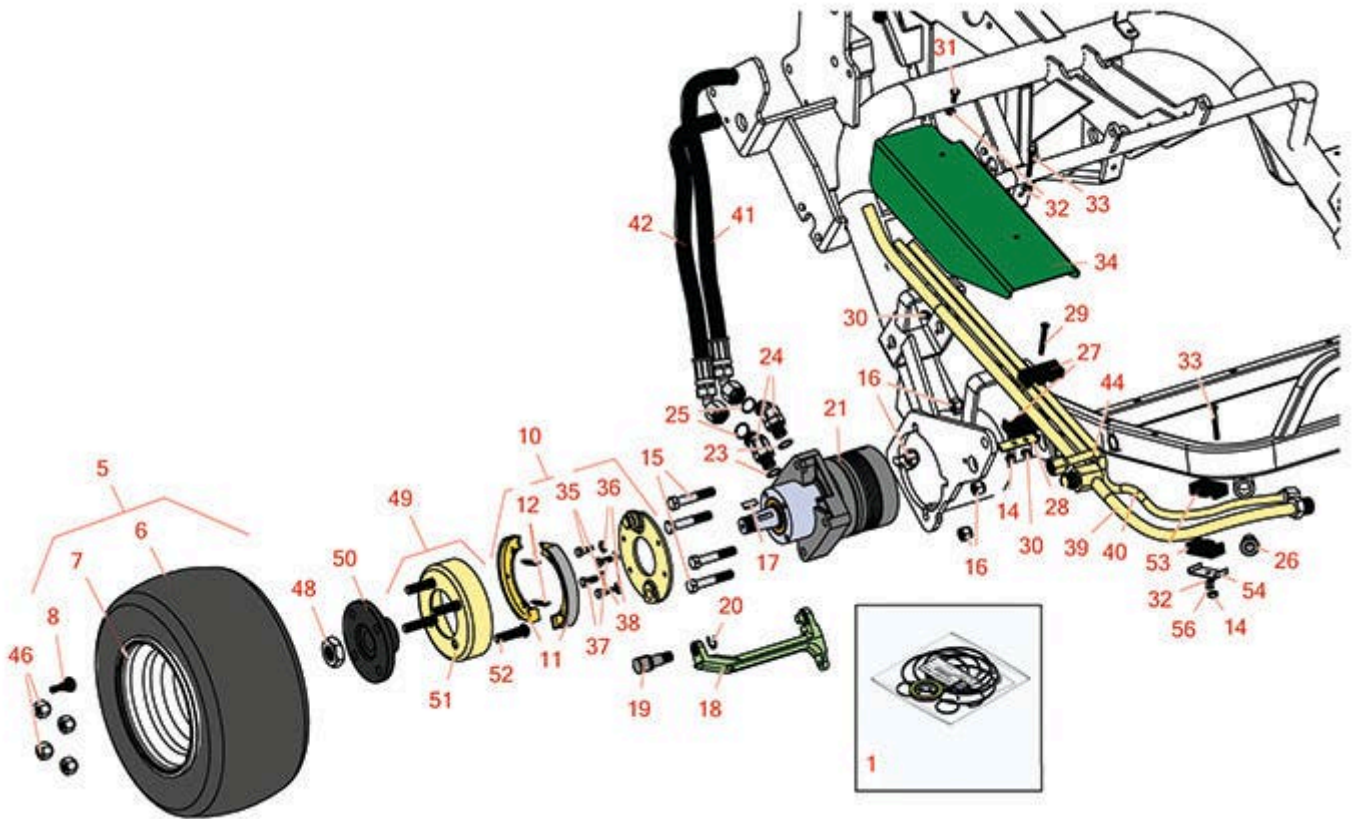

Replaces R&R Products Versa-Green

2160D Parts

Traction Unit

Front Wheel & Brake

All original equipment manufacturers names and part numbers are used for identification purposes only, and we are in no way implying that our products are original equipment parts. Prices subject to change without notice.

Replaces R&R Products Versa-Green

2160D Parts

Traction Unit

Front Wheel & Brake

Item No	R&R Part No.	OEM Part No.	Description	Qty Req	Price Each	Order Quantity
---------	--------------	--------------	-------------	---------	------------	----------------

Tires

5	R150314	R150320	Tire w/Wheel - 18x9.50-8 (2 Ply) Carlisle Smooth	2	128.45	
6	R700141	R232-37, R232-47, R700131	Tube - 18x6.50/7.50/8.50/9.50-8 TR13	2	10.30	
7	R217-60	R242-49	Wheel - with Valve Stem - White	2	59.05	
8	R232-27	R232-31, R360111	Stem - Valve w/ Cap	2	4.15	

Replaces R&R Products Versa-Green 2160D Parts

*Traction Unit
Front Wheel & Brake*

Item No	R&R Part No.	OEM Part No.	Description	Qty Req	Price Each	Order Quantity
38	R3253-4	R01-166-0110, R01-166-0510, R09053, R23-10-GD, R24-7170, R30-8520, R42-9850, R48-9350, R48-9360, R48-9570, R68-9420, R99-7577	Washer - Lock 5/16 Zinc	4	0.14	
46	R242-50		Nut - 1/2-20 Wheel	8	1.50	
48	R26-3790		Nut - Hex - Wheel Motor 1-20	2	14.75	
49	R10-6821	R10-6820	Hub and Drum Assy	2	149.63	
50	R10-6870-03	R10-6870	Hub - Wheel	2	132.30	
51	R10-6850		Drum - Brake	2	90.57	
52	R85-6540		Stud - Drive 1/2-20 x 2	8	7.95	
53	R56-7970		Plastic Clamp	0	11.25	
54	R69-9760		Cover Plate - Hyd Line Clamp	0	3.55	
56	R3253-3	446130, R01-166-0070, R01-166-0410, R23-9-GD, R24-7150, R352-167, R446128, R446130	Washer - Lock 1/4	0	0.11	