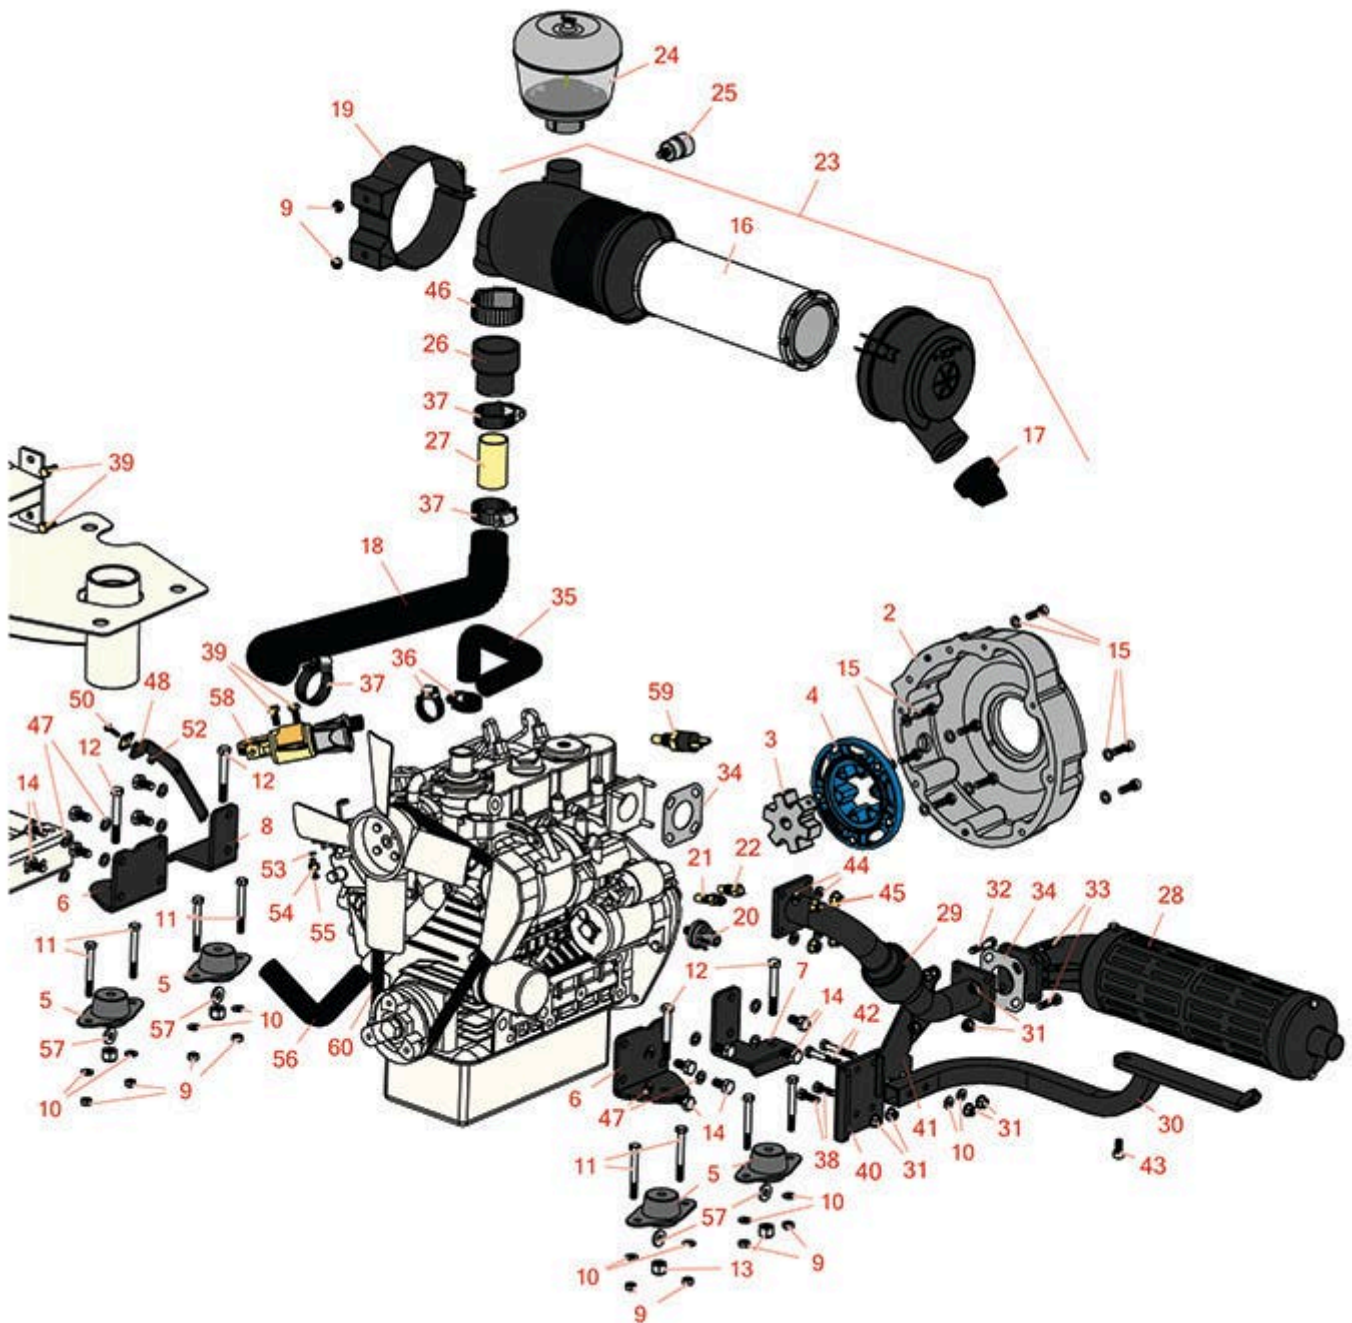

Replaces R&R Products Versa-Green

2160D Parts

Traction Unit
Engine

All original equipment manufacturers names and part numbers are used for identification purposes only, and we are in no way implying that our products are original equipment parts. Prices subject to change without notice.

Replaces R&R Products Versa-Green 2160D Parts

Traction Unit
Engine

Item No	R&R Part No.	OEM Part No.	Description	Qty Req	Price Each	Order Quantity
---------	--------------	--------------	-------------	---------	------------	----------------

Replaces R&R Products Versa-Green

2160D Parts

Traction Unit
Engine

Item No	R&R Part No.	OEM Part No.	Description	Qty Req	Price Each	Order Quantity
43	R150816		Bolt - M8 x 1.25 x 16 Shcs	1	1.55	
44	R446136	446136, R446134	Washer - Lock 5/16 Zinc	4	0.14	
45	R32128-19		Locknut - 3/8-16 Flanged Top Lock	4	0.97	
46	RG132		Clamp - Hose 1.56-2.5 Box/10	1	14.55	
47	R48-9590	R01-176-0040, R42-9600, R48-9690, R63-7780	Washer - Lock 10mm	12	0.41	
48	R150821		Bracket - Throttle Control	1	10.55	
50	R32105-13		Screw - Hx Was HD 10-32 x 3/4	1	1.05	
52	R3296-2	R32127-10, R9157404	Nut - #10 Lock	1	0.94	
53	RE-25		E - Clip	1	0.45	
54	R150836		Nut - Lock - Throttle Cable	1	11.70	
55	R101566		Screw - Rnd HD Ph 8-32	1	0.28	
56	R68900197		Hose - Radiator - Bottom	1	25.35	
57	R366653	R71-9310	Spacer	4	3.85	
58	RX1752060013	RX1752060010	Kubota Solenoid - Stop	1	208.34	
59	R150861		Switch - Water Temp 230 Deg	1	141.95	
60	RX1588197010		Kubota Belt - Fan	1	7.84	