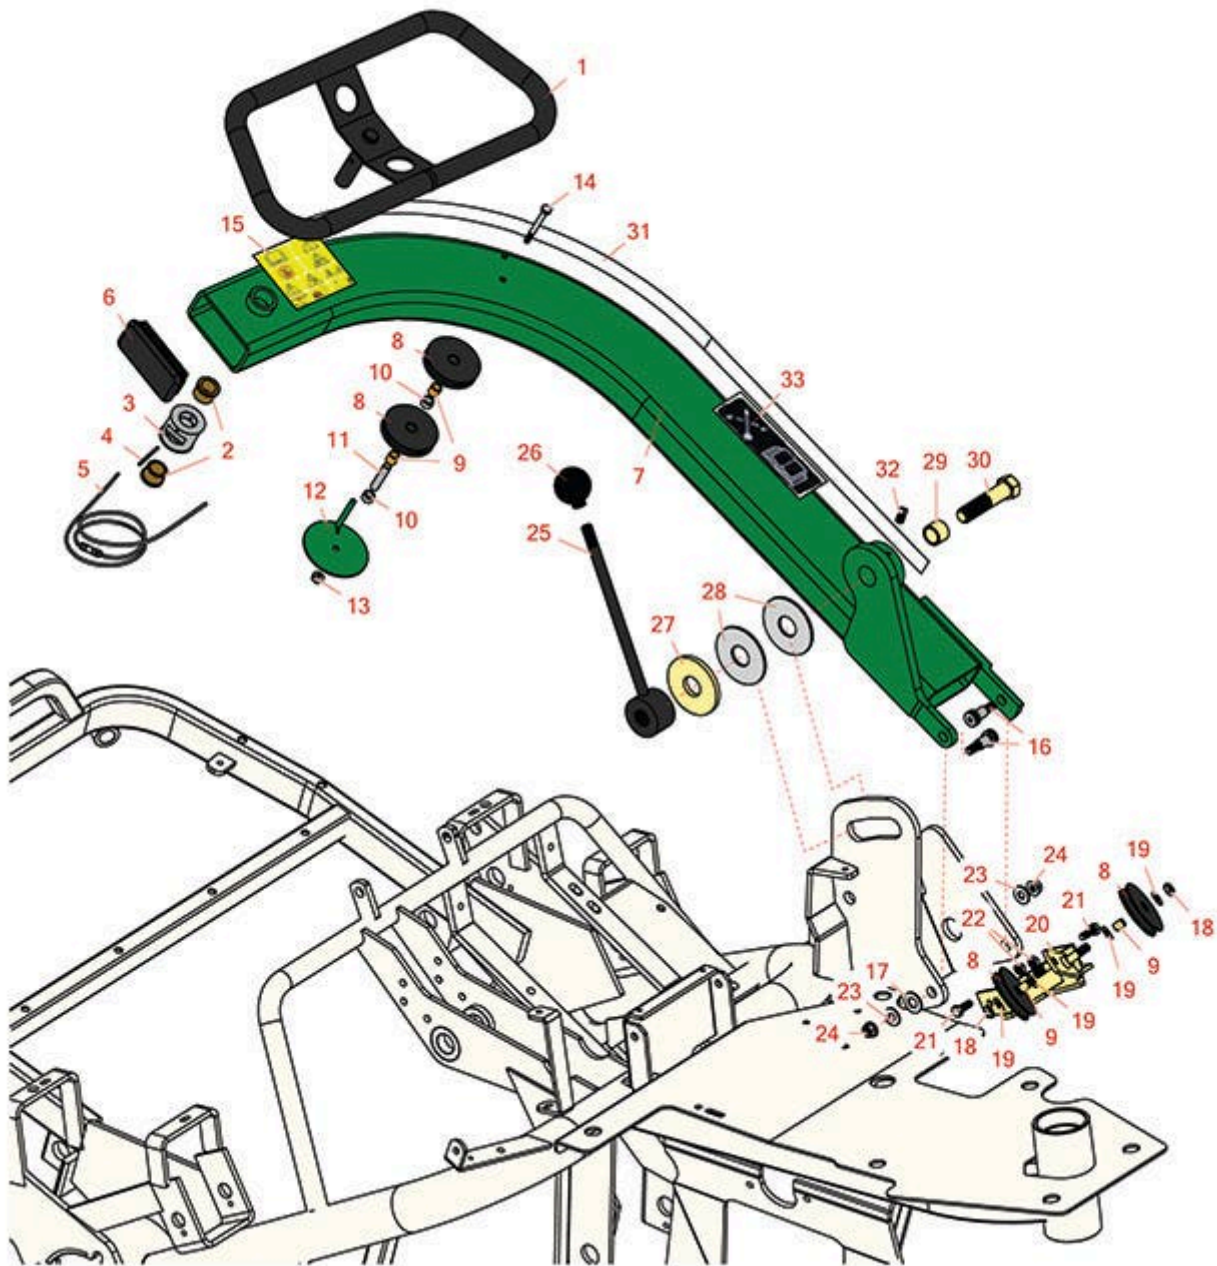

Replaces R&R Products Versa-Green

1860 Parts

Traction Unit

Steering Arm

All original equipment manufacturers names and part numbers are used for identification purposes only, and we are in no way implying that our products are original equipment parts. Prices subject to change without notice.

Replaces R&R Products Versa-Green

1860 Parts

Traction Unit

Steering Arm

Item No	R&R Part No.	OEM Part No.	Description	Qty Req	Price Each	Order Quantity
1	R49-5900		Steering Wheel	1	146.40	
2	R256-113		Bushing - 3/4 ID x 1 1/8 Flange	2	5.05	
3	R95-7149		Front Steering Pulley	1	41.15	
4	R32121-44		Roll Pin - 3/16 x 2	1	1.10	
5	R95-5965		Cable - Steering Fits 3050	1	45.60	
6	R95-7140P	R95-7140, R95-7140-01	Cap - Plastic - Steering Arm	1	7.40	
7	R95-2941G		Steering Arm	1	374.10	
8	R5-2653		Pulley - Idler Steering Cable	4	22.95	
9	R256-2		Bushing - Idler Pulley	4	3.25	
10	R71-5440		Spacer - Steering Pulley	2	6.20	
11	R10-7240		Spacer - Steering Pulley	1	4.15	
12	R95-5959G		Pulley - Support - Green	1	38.45	
13	R301504	R32127-24, R32146-17, R3296-16, R3296-42, R915661P, RM40333	Locknut - ESNA 1/4-20	1	0.18	
14	R400124	R01-178-0420, R20-11-AD, R321-15	Bolt - Hex HD 1/4-20 x 2-1/2 GR5	1	0.83	
15	R93-8063	R83-1790	Decal - Warning Ce	1	10.70	
16	R150258		Bolt - Shoulder 1/2-13	2	7.50	