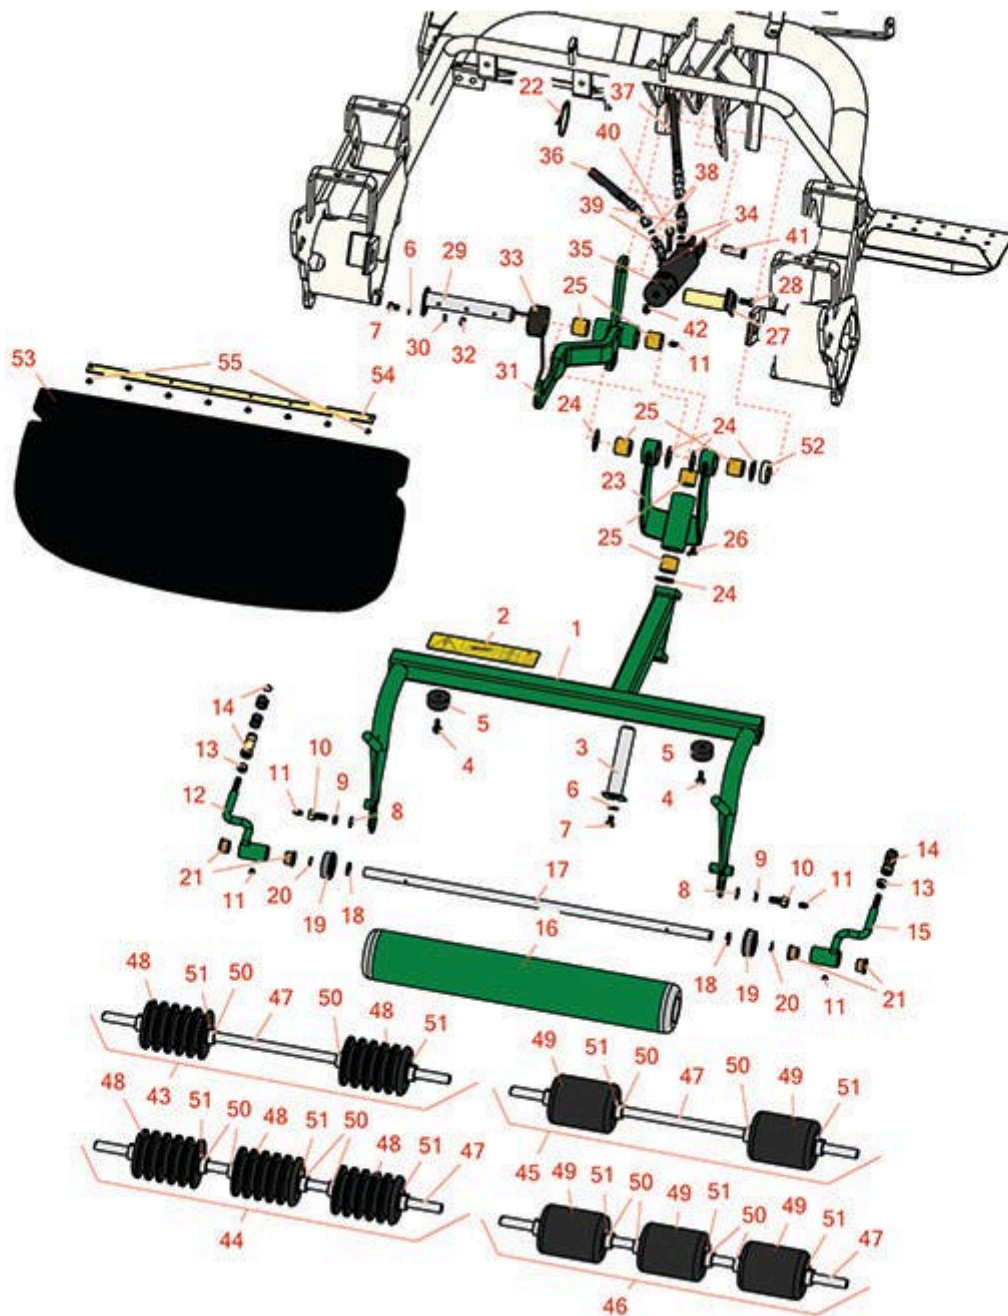

Replaces R&R Products Versa-Green

1860 Parts

Traction Unit
Rear Pull Frame

All original equipment manufacturers names and part numbers are used for identification purposes only, and we are in no way implying that our products are original equipment parts. Prices subject to change without notice.

Replaces R&R Products Versa-Green

1860 Parts

Traction Unit

Rear Pull Frame

Item No	R&R Part No.	OEM Part No.	Description	Qty Req	Price Each	Order Quantity
1	R92-9177G		Frame - Pull RH - Green	1	141.75	
2	R93-8064		Decal - Warning	1	2.50	
3	R10-6090G		Pin - Pivot 4-7/8 Long - Green	1	24.75	
4	R49-2040	R32104-42, R32104-95, R32144-44	Bolt - Hex Washer 1/4-20 x 3/4	2	0.72	
5	R94-4548		Rubber Bumper	2	2.55	
6	R453009	3256-3, R01-166-0400, R24-10-BD, R24-9-AD, R24H1136, R32-9650, R3256-2, R3256-23, R3256-67, R3290-217, R3556-3, R4-2390, R452006, R7-0152	Washer - Flat 5/16 SAE	3	0.13	
6	R3253-4	R01-166-0110, R01-166-0510, R09053, R23-10-GD, R24-7170, R30-8520, R42-9850, R48-9350, R48-9360, R48-9570, R68-9420, R99-7577	Washer - Lock 5/16 Zinc	1	0.14	
7	R322-1	R01-178-0504, R20-22-AD, R20-22-AGD, R513337, RB310801	Bolt - Hex HD 5/16-18 x 1/2	2	0.47	

Replaces R&R Products Versa-Green

1860 Parts

Traction Unit

Rear Pull Frame

Item No	R&R Part No.	OEM Part No.	Description	Qty Req	Price Each	Order Quantity
8	R453011	3256-24, 453011, R01-166-0100, R01-166-0120, R01-166-0270, R01-166-0500, R01-166-0600, R01-166-0620, R132-4593, R237-12, R24-10-AD, R24-11-AD, R24-11-BD, R24-12-AD, R24-12-BD, R30-9310, R32-8190, R3256-24, R3256-3, R3256-36, R3256-4, R47-9950	Washer - Flat 3/8 SAE Y/Zinc	2	0.11	
9	R3253-21	3253-21, R215-51, R30-8470, R7-1912, RMT3949	Washer - Lock 3/8	2	0.14	
10	R11-0160		Screw - Roller Shaft	2	8.75	