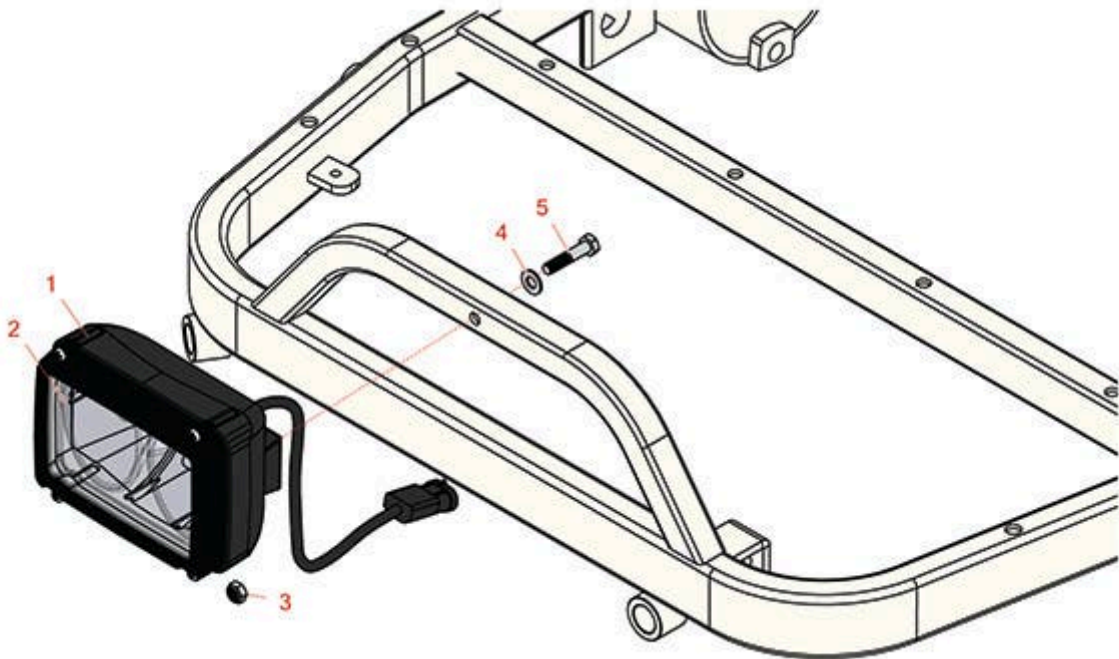

Replaces R&R Products Versa-Green

1860 Parts

Traction Unit

Light Kit

All original equipment manufacturers names and part numbers are used for identification purposes only, and we are in no way implying that our products are original equipment parts. Prices subject to change without notice.

Replaces R&R Products Versa-Green

1860 Parts

Traction Unit

Light Kit

Item No	R&R Part No.	OEM Part No.	Description	Qty Req	Price Each	Order Quantity
1	R150285		Light - Halogen - 2 Bulb	1	89.35	
2	R150286		Bulb - Halogen	2	7.40	
3	R3296-29	3296-29, R1-804256, R915662P	Locknut - 5/16-18 ESNA	1	2.95	
4	R453009	3256-3, R01-166-0400, R24-10-BD, R24-9-AD, R24H1136, R32-9650, R3256-2, R3256-23, R3256-67, R3290-217, R3556-3, R4-2390, R452006, R7-0152	Washer - Flat 5/16 SAE	1	0.13	
5	R400192		Bolt - Hex HD 5/16-18 x 1-1/2	1	0.39	