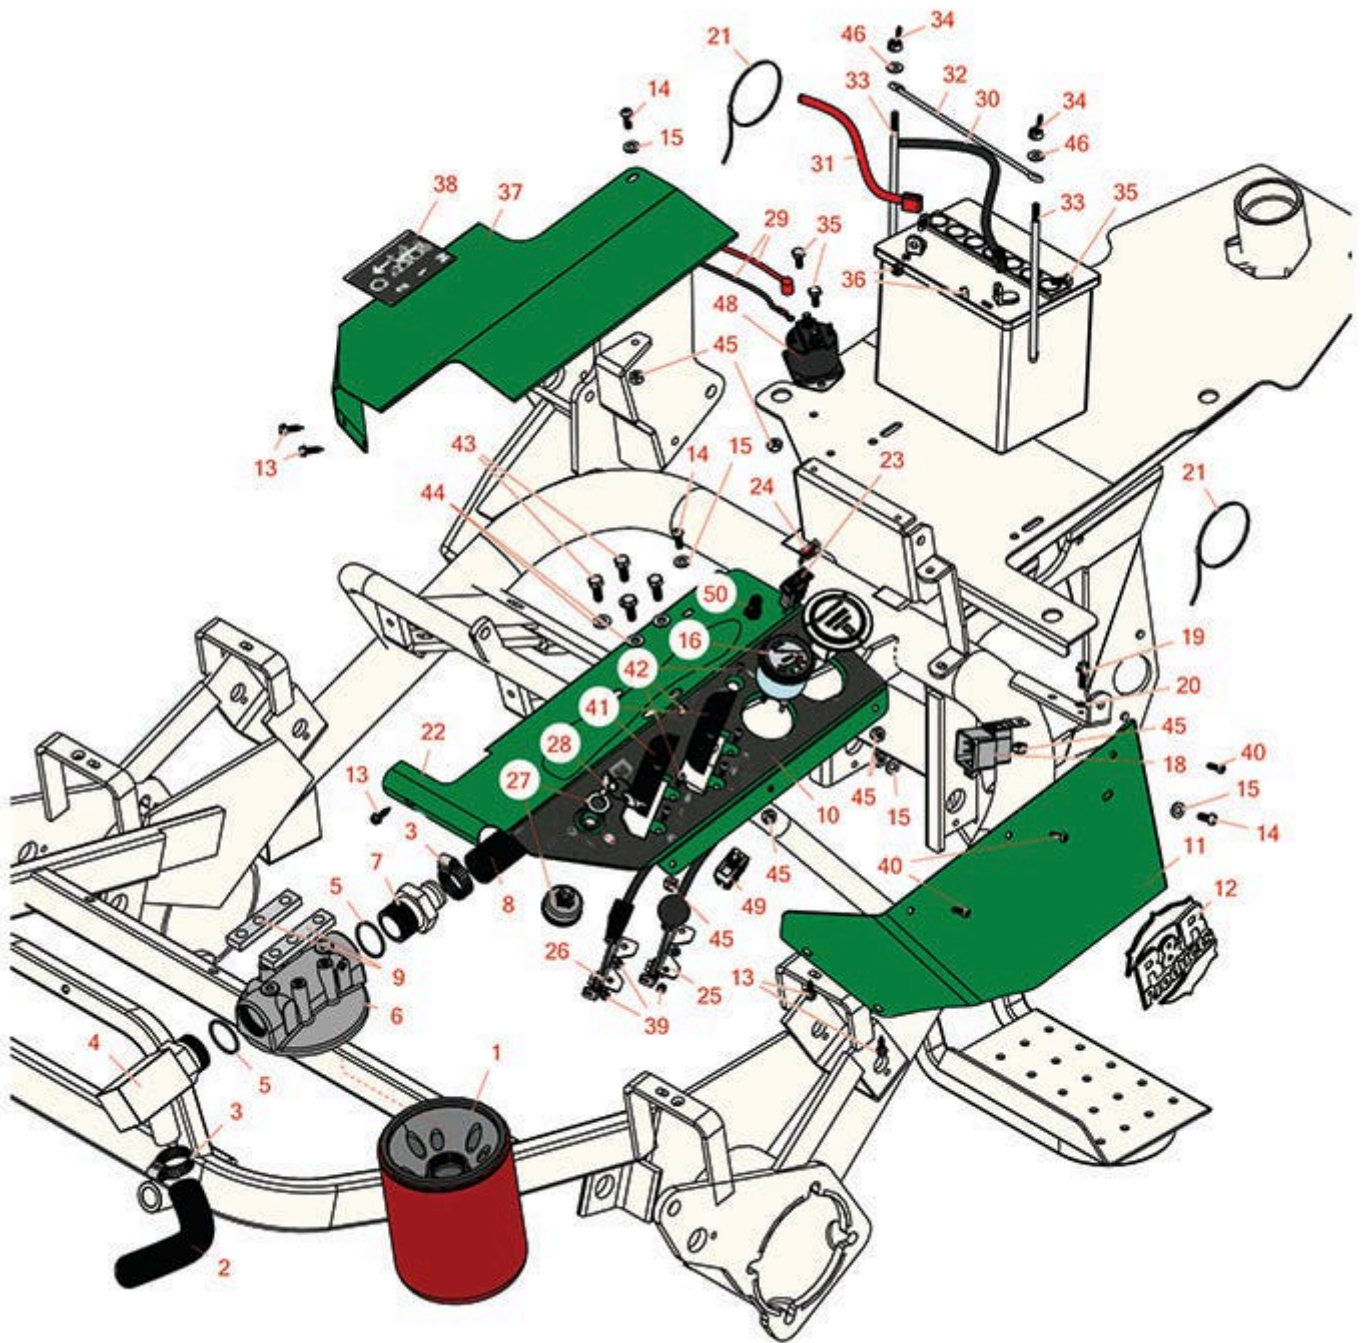

Replaces R&R Products Versa-Green

1860 Parts

Traction Unit
Hydraulic Filter

All original equipment manufacturers names and part numbers are used for identification purposes only, and we are in no way implying that our products are original equipment parts. Prices subject to change without notice.

Replaces R&R Products Versa-Green

1860 Parts

Traction Unit
Hydraulic Filter

Item No	R&R Part No.	OEM Part No.	Description	Qty Req	Price Each	Order Quantity
1	R74-3570	R012628, R44-5340, R555771, R57-0990, R68-9880	Baldwin Oil Filter - Hyd 10 Micron	1	24.60	
1	RRF10615		SilverGuard Oil Filter	1	24.15	
2	R68-5880	R28-2040, R51-0040	Hydraulic Hose Assy	1	74.60	
3	R2412-34	R31-0120	Clamp - Hose .75-1.5	2	1.50	
4	R353-564		Hydraulic Fitting - 90 Deg	1	86.85	
5	R237-101		O-Ring	1	2.15	
6	R44-5560	R27-2370	Head Assy - Hyd Oil Filter	1	108.55	
7	R353-563	R95-4356	Hydraulic Fitting - Filter	4	65.95	
8	R83-1430		Hose - Filter to Tank	2	10.95	
9	R27-2380		Spacer - Oil Filter	4	10.95	
10	R107-2554	R83-0850, R93-8061	Decal - Control Panel	1	23.90	
11	R83-0840G		Cover Shield - Valve - Green	1	25.50	
12	RR100		R&R Emblem	1	21.10	
13	R32104-116		Screw - 12 x 1/2 Sheet Metal Hswh	1	0.45	
14	R3274-69	R3274-91	Screw - 1/4-20 x 3/4 Hsbh	2	0.43	
15	R3256-22	R09061, R24-9-BD, R3-1032, R93-0954, R93-0989	Washer - Flat 1/4 Yellow	1	0.12	
16	R98-2160		Meter - Volt	1	78.80	