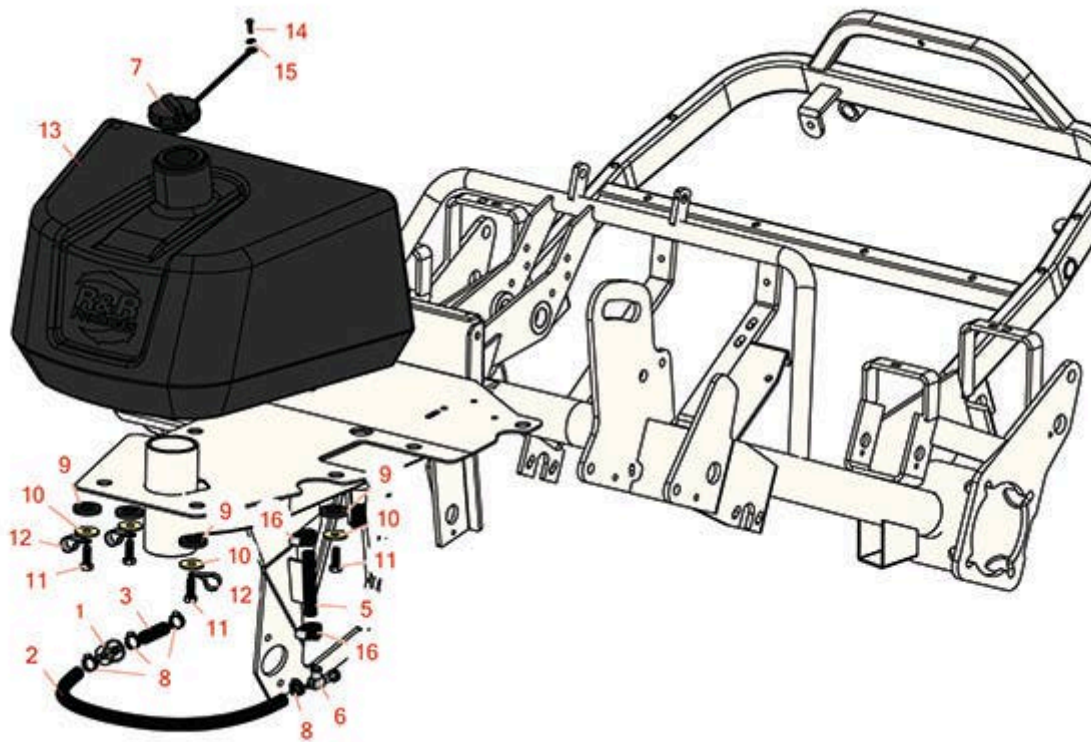

Replaces R&R Products Versa-Green

1860 Parts

Traction Unit

Fuel Tank

All original equipment manufacturers names and part numbers are used for identification purposes only, and we are in no way implying that our products are original equipment parts. Prices subject to change without notice.