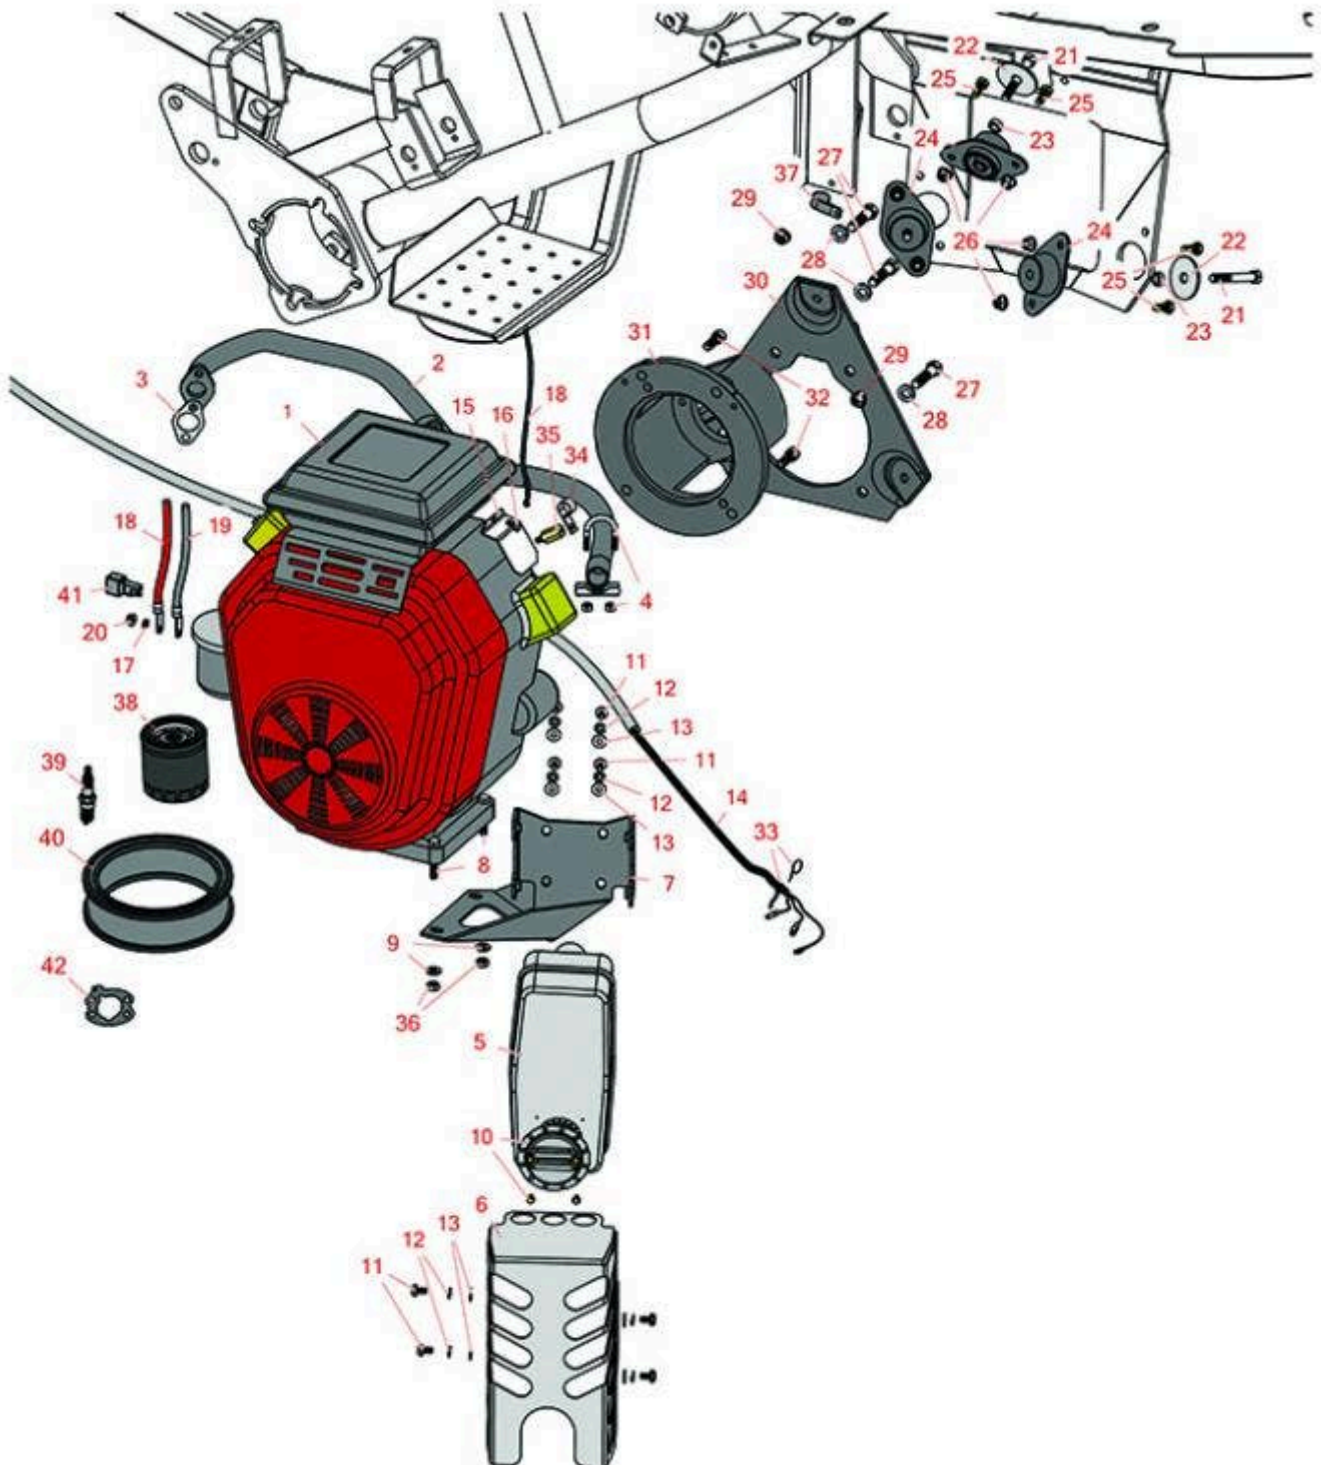

Replaces R&R Products Versa-Green

1860 Parts

Traction Unit
Engine

All original equipment manufacturers names and part numbers are used for identification purposes only, and we are in no way implying that our products are original equipment parts. Prices subject to change without notice.

Replaces R&R Products Versa-Green

1860 Parts

Traction Unit
Engine

Item No	R&R Part No.	OEM Part No.	Description	Qty Req	Price Each	Order Quantity
---------	--------------	--------------	-------------	---------	------------	----------------

Replaces R&R Products Versa-Green

1860 Parts

Traction Unit
Engine

Item No	R&R Part No.	OEM Part No.	Description	Qty Req	Price Each	Order Quantity
25	R322-3	R01-150-1420, R01-178-0506, R09109, R20-24-AD, R20-24-AGD, R48-9270, R513339, R908017P, RB311201	Bolt - Hex HD 5/16-18 x 3/4	6	0.62	
26	R445722	R30-8980, R32128-2, R32128-20	Nut - Serrated Washer	6	0.66	
27	R324-7	R30-8930, R3225-4	Bolt - Hex HD 7/16-14 x 1-3/4 GR5	4	1.55	
28	R3253-6	R01-166-0710, R23-12-GD, R59-7590, RF4076	Washer - Lock 7/16 Zinc	4	0.29	
29	R3296-39	3296-39, R32127-25, R32128-36, R3296-17, R3296-22, R915663P, R99-7443	Locknut - 3/8-16 Nylon	3	1.40	
30	R85-8120-03	R85-8120	Mounting Plate - Engine	1	58.55	
31	R83-1060-03	R83-1060	Adapter - Pump	1	133.95	
32	R3274-7		Bolt - Soc HD Cap 3/8-16 x 1	2	1.40	
33	R3M41933		Cable Ties - 6" Bulk Pkg/100	2	26.40	
34	R2412-94		Clamp - Support - Hose 1/4	1	1.55	
35	R106-4616		Screw - Spacer	1	10.35	
36	R3296-29	3296-29, R1-804256, R915662P	Locknut - 5/16-18 ESNA	2	2.95	