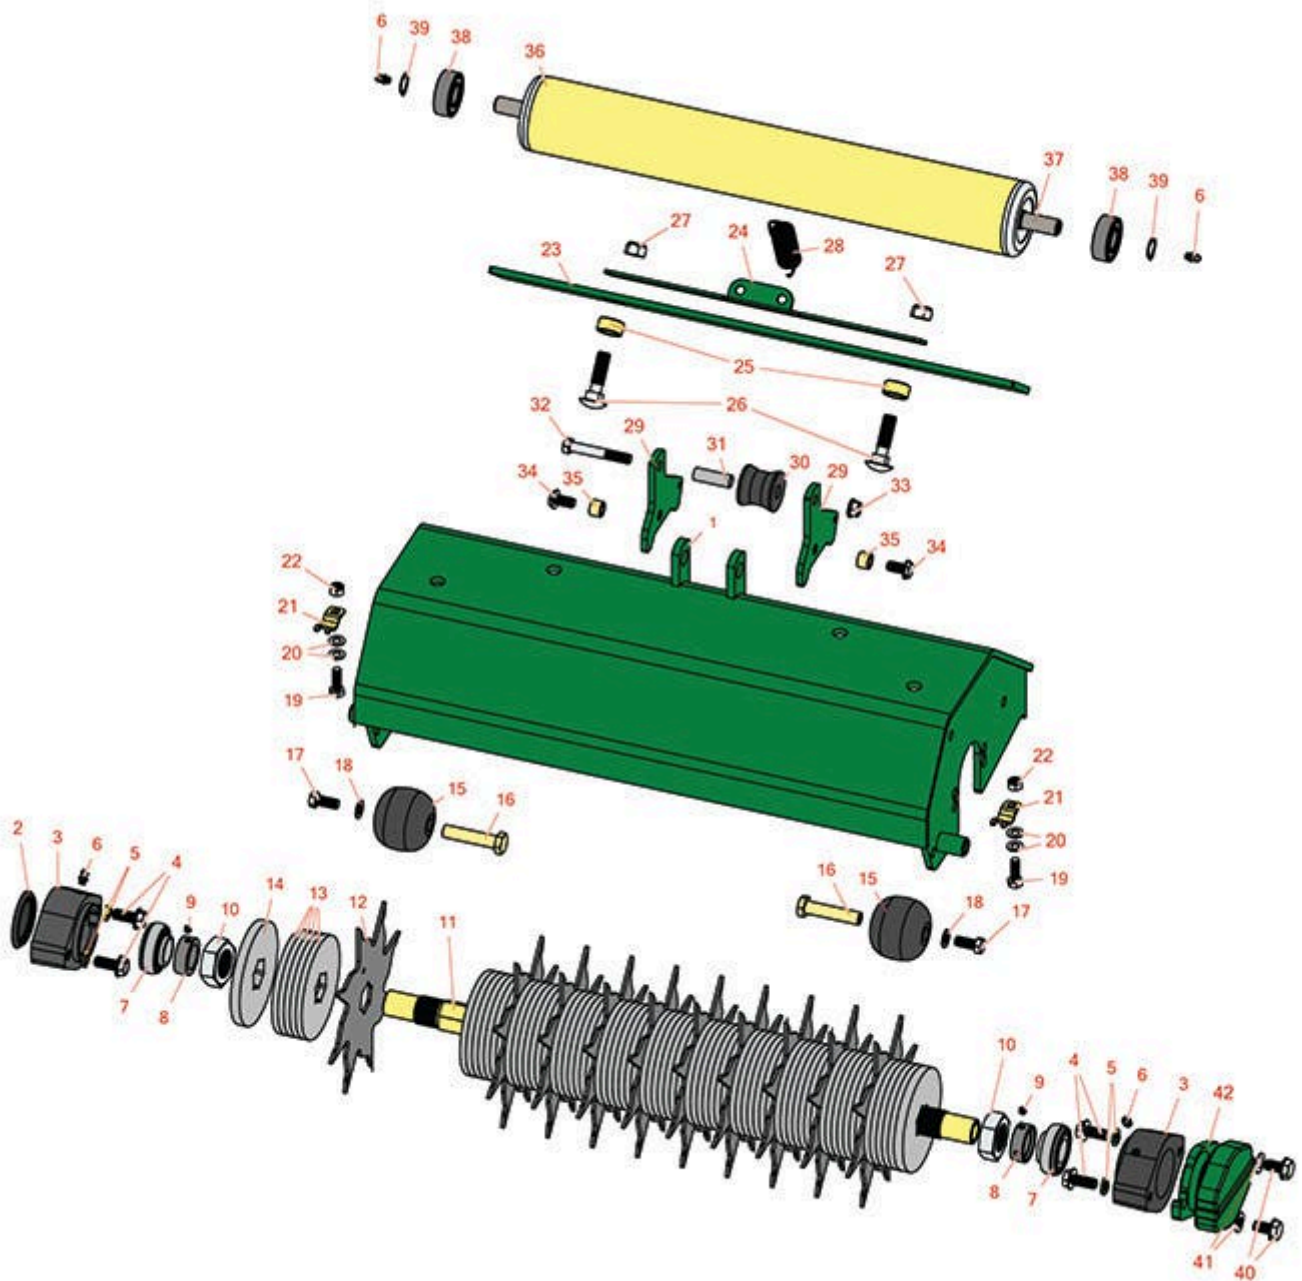

Replaces R&R Products Versa-Green

1860 Parts

Spiker Unit

Spiker Reel & Frame

All original equipment manufacturers names and part numbers are used for identification purposes only, and we are in no way implying that our products are original equipment parts. Prices subject to change without notice.

Replaces R&R Products Versa-Green

1860 Parts

Spiker Unit

Spiker Reel & Frame

Item No	R&R Part No.	OEM Part No.	Description	Qty Req	Price Each	Order Quantity
1	R100-6443G		Frame - Spiker - Green	1	287.95	
2	R150485	R2410-30	Cap - Protective Bearing Housing	1	0.70	
3	R95-7148		Housing - Bearing Reel	2	37.25	
4	R33115-025	R48-7780	Bolt - Hex HD M10-1.5 x 25	4	0.97	
5	R48-9590	R01-176-0040, R42-9600, R48-9690, R63-7780	Washer - Lock 10mm	4	0.41	
6	R302-5	R173-0, R21-6010, R255825, R302-37, R302-47, R302-57, R302-58, R302-6, R31-0300, R32-9660, R471214, R471223, R471226, R60-0800, R62-3880, R92-4181, RJD7797, RJD7842, RJD7844, RM0004	Fitting - Grease	2	0.27	
7	R71-1360	R251-219, R251-253, R251-254, R251-320, R88-7880, R94-3405	Bearing	2	19.20	
8	R251-77		Collar - Bearing	2	5.05	
9	R3245-35	R09205, R22H841	Screw - Set 1/4-28 x 1/4	2	0.57	