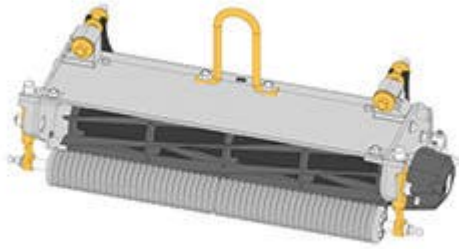

Replaces R&R Products Versa-Green

1860 Parts

Dual Adjust Cutting Unit

Complete Cutting Unit

All original equipment manufacturers names and part numbers are used for identification purposes only, and we are in no way implying that our products are original equipment parts. Prices subject to change without notice.

Replaces R&R Products Versa-Green

1860 Parts

Dual Adjust Cutting Unit

Complete Cutting Unit

Item No	R&R Part No.	OEM Part No.	Description	Qty Req	Price Each	Order Quantity
---------	--------------	--------------	-------------	---------	------------	----------------

Standard Cutting Unit

1	R150190G		Complete Standard Cutting Unit	0	2311.80	
---	-----------------	--	--------------------------------	---	----------------	--

Tech Note: R&R Cutting Units Complete with R105-5792 11 Blade Reel, R150458 Bedknife, R107-9038 Front Grooved Roller & R106-6945 Solid Rear Roller: