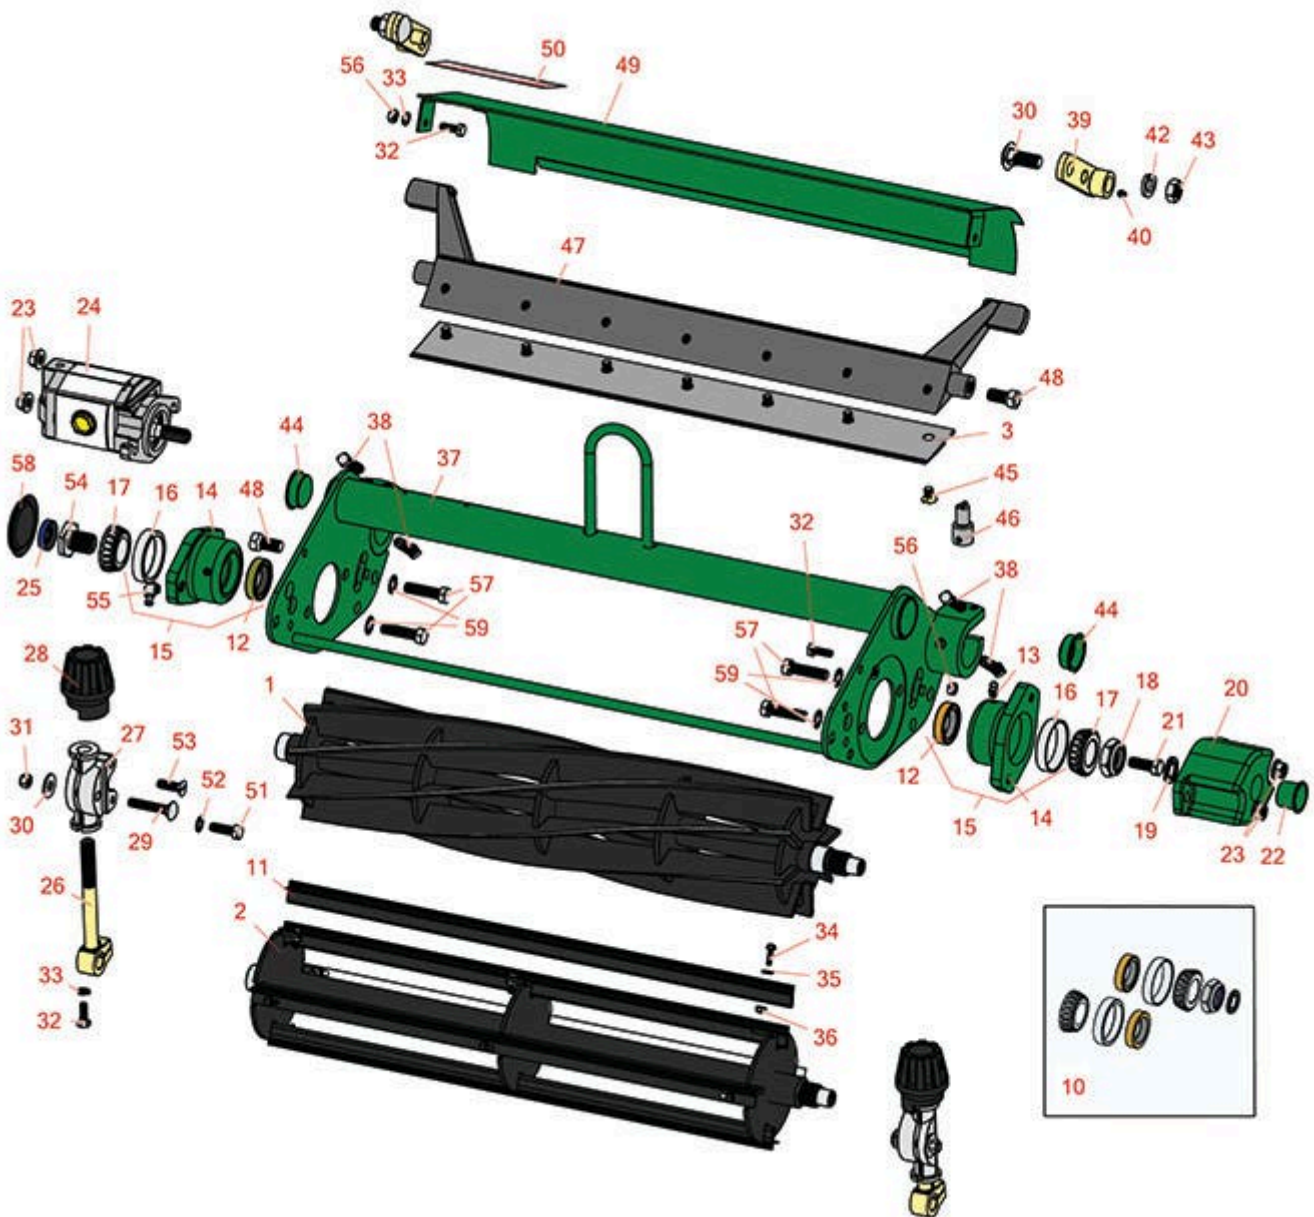

Replaces R&R Products Versa-Green

1860 Parts

4 Bolt Cutting Unit
Reel & Bedknife

All original equipment manufacturers names and part numbers are used for identification purposes only, and we are in no way implying that our products are original equipment parts. Prices subject to change without notice.

Replaces R&R Products Versa-Green

1860 Parts

4 Bolt Cutting Unit
Reel & Bedknife

Item No	R&R Part No.	OEM Part No.	Description	Qty Req	Price Each	Order Quantity
---------	--------------	--------------	-------------	---------	------------	----------------

R&R Reels, Lifetime Guaranteed

1	R5-3189	R12-3599, R130-6469	Reel - 8 Blade	1	264.70	
1	R5-3189H		Reel - 8 Blade Heavy Duty	1	253.70	
1	R5-3195		Reel - 9 Blade	1	262.20	
1	R5-3200		Reel - 4 Blade	1	230.95	
1	R5-3205	R12-0279, R12-0729, R12-8779	Reel - 5 Blade	1	236.65	
1	R5-3206		Reel - 6 Blade	1	241.95	
1	R5-3215		Reel - 5 Blade Heavy Duty	1	241.70	
1	R12-2789	R130-6470	Reel - 11 Blade	1	284.55	
2	R150480		Brush Reel	1	203.80	