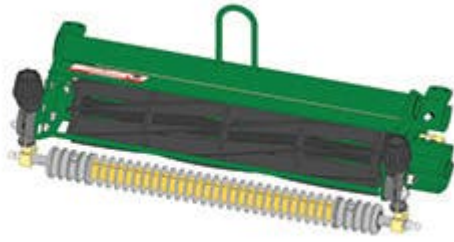

Replaces R&R Products Versa-Green

1860 Parts

4 Bolt Cutting Unit

Complete Cutting Unit

All original equipment manufacturers names and part numbers are used for identification purposes only, and we are in no way implying that our products are original equipment parts. Prices subject to change without notice.

Replaces R&R Products Versa-Green

1860 Parts

4 Bolt Cutting Unit

Complete Cutting Unit

Item No	R&R Part No.	OEM Part No.	Description	Qty Req	Price Each	Order Quantity
---------	--------------	--------------	-------------	---------	------------	----------------

Complete Standard Unit

1	R150200G		Complete Standard Cutting Unit	0	1479.15	
---	-----------------	--	--------------------------------	---	----------------	--

Tech Note: R&R Cutting Units Complete with: R5-3189 8 Blade Reel, R150460 Thin Bedknife, R21-6540 Grooved Front Roller & R21-8450 Solid Rear Roller: