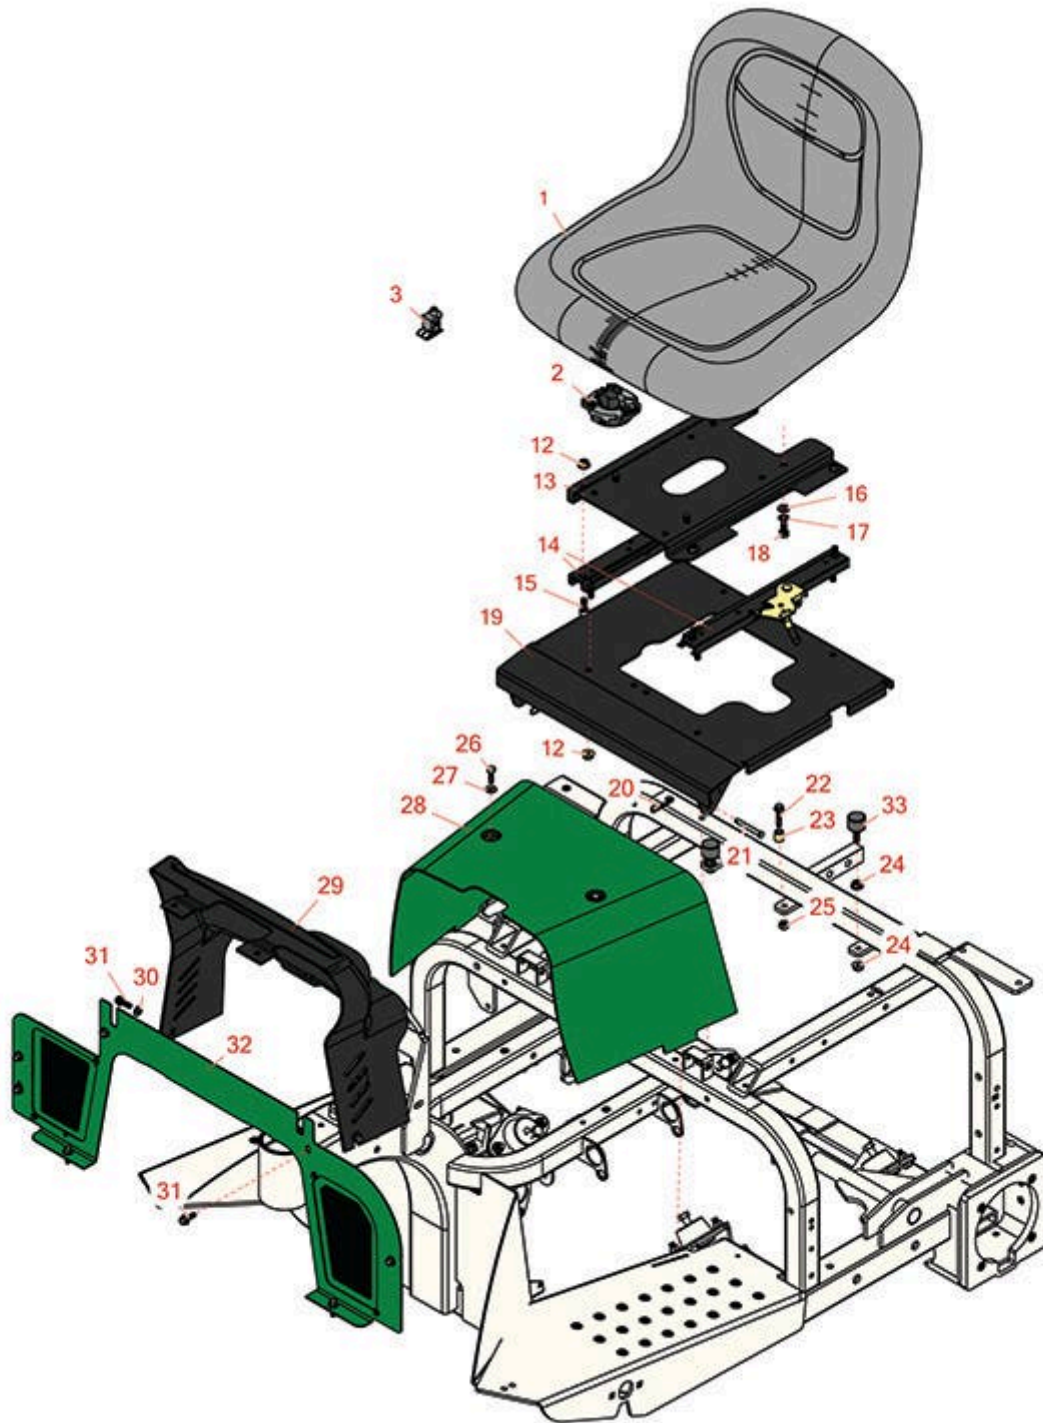

Replaces R&R Products Sand Max 518

Parts

Traction Unit
Seat & Shroud

All original equipment manufacturers names and part numbers are used for identification purposes only, and we are in no way implying that our products are original equipment parts. Prices subject to change without notice.

Replaces R&R Products Sand Max 518

Parts

*Traction Unit
Seat & Shroud*

Item No	R&R Part No.	OEM Part No.	Description	Qty Req	Price Each	Order Quantity
1	RMXB150GY	R17-4980, R27-5170, R62-9040, R66-6681, R66-7510, R750106, R76-1401, R92-8976	Milsco Seat XB150 - Grey	0	170.90	
1	R120-5178		Small Seat Cover - Gray	1	42.75	
Gauges and Controls						
2	R151541		Delta Seat Switch - Twist Mount 1 Pole Normally Open	1	17.90	
3	R150229	R82-2190	Switch - Operator Presence	1	20.55	
Other Parts Available						
12	R104-8300	R119-4041	Locknut - 5/16-18 Flanged Y/Zinc	8	0.47	
13	R108-7931-03		Base-Seat	1	40.95	
14	R150228	R351-63, R51-0780	Adjusters - Seat (Set of 2)	1	126.45	
15	R434024	434024, R3274-12	Bolt - Soc HD Cap 5/16-18 x 3/4	4	1.25	
16	R453009	3256-3, R01-166-0400, R24-10-BD, R24-9-AD, R24H1136, R32-9650, R3256-2, R3256-23, R3256-67, R3290-217, R3556-3, R4-2390, R452006, R7-0152	Washer - Flat 5/16 SAE	4	0.13	