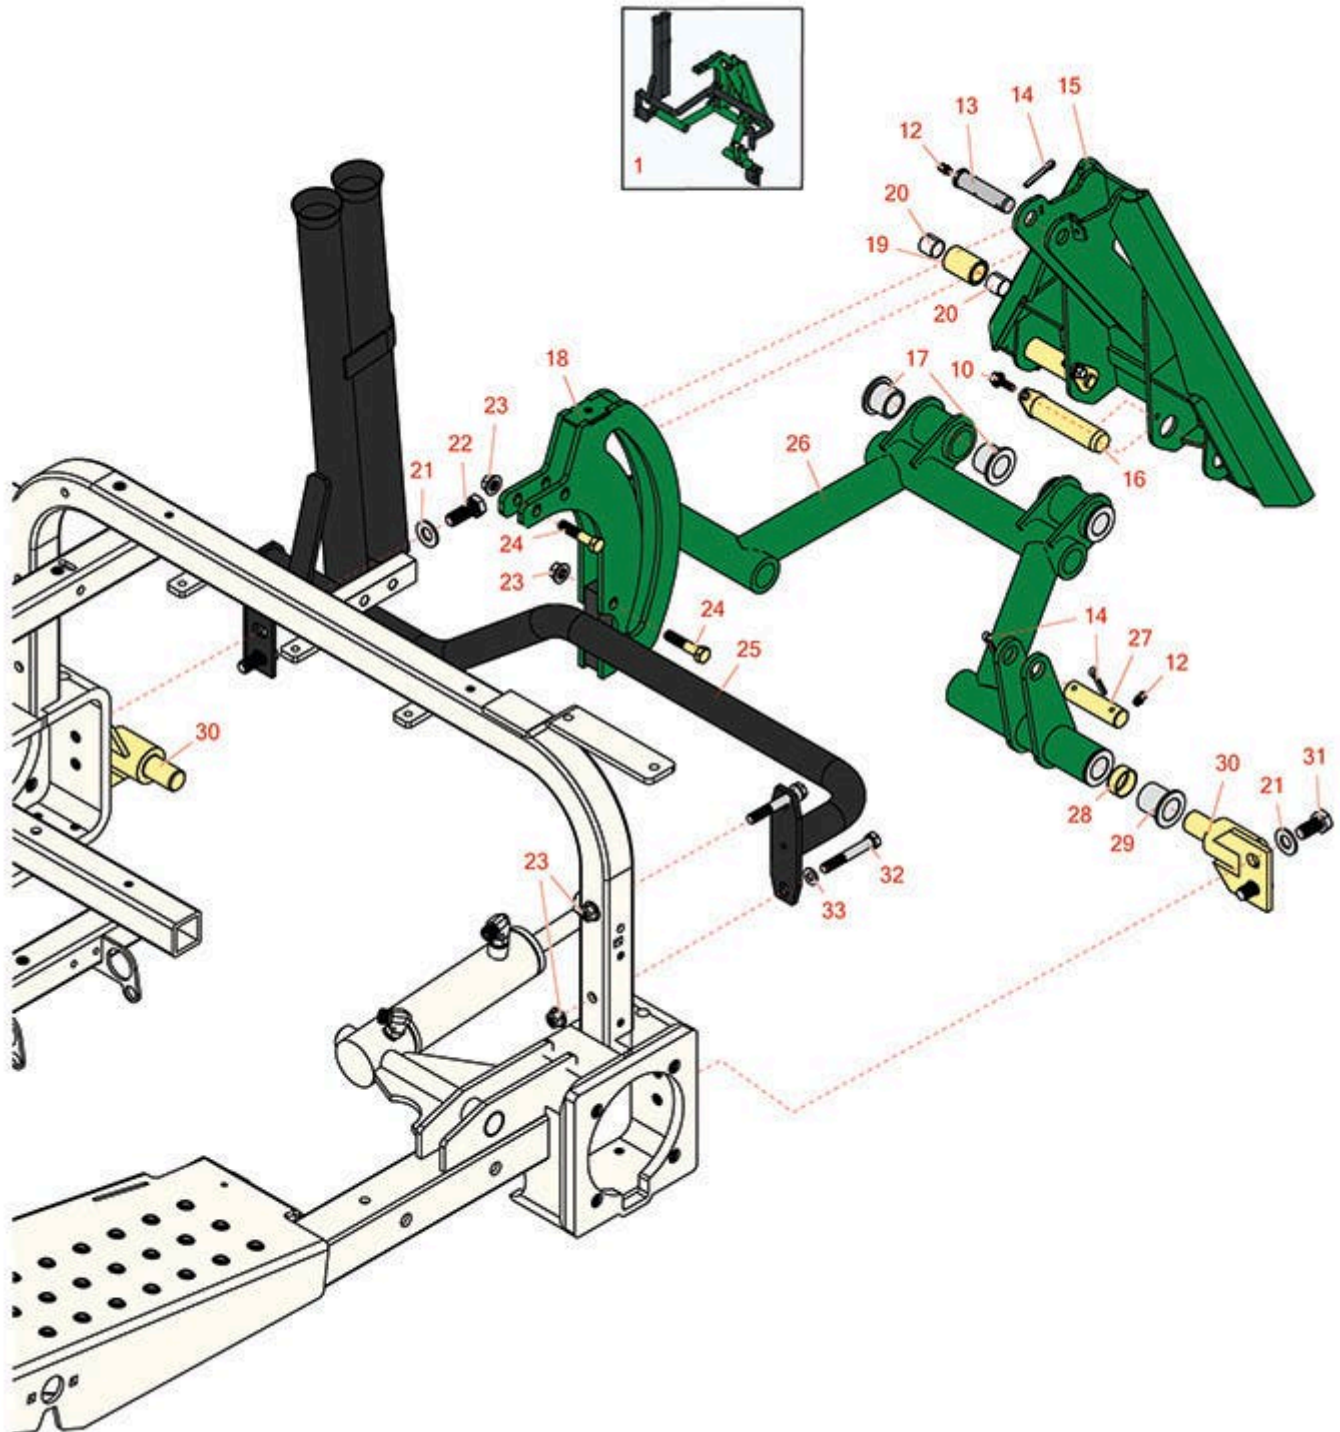

Replaces R&R Products Sand Max 518

Parts

Traction Unit

Rear Hitch - Quick Release

All original equipment manufacturers names and part numbers are used for identification purposes only, and we are in no way implying that our products are original equipment parts. Prices subject to change without notice.