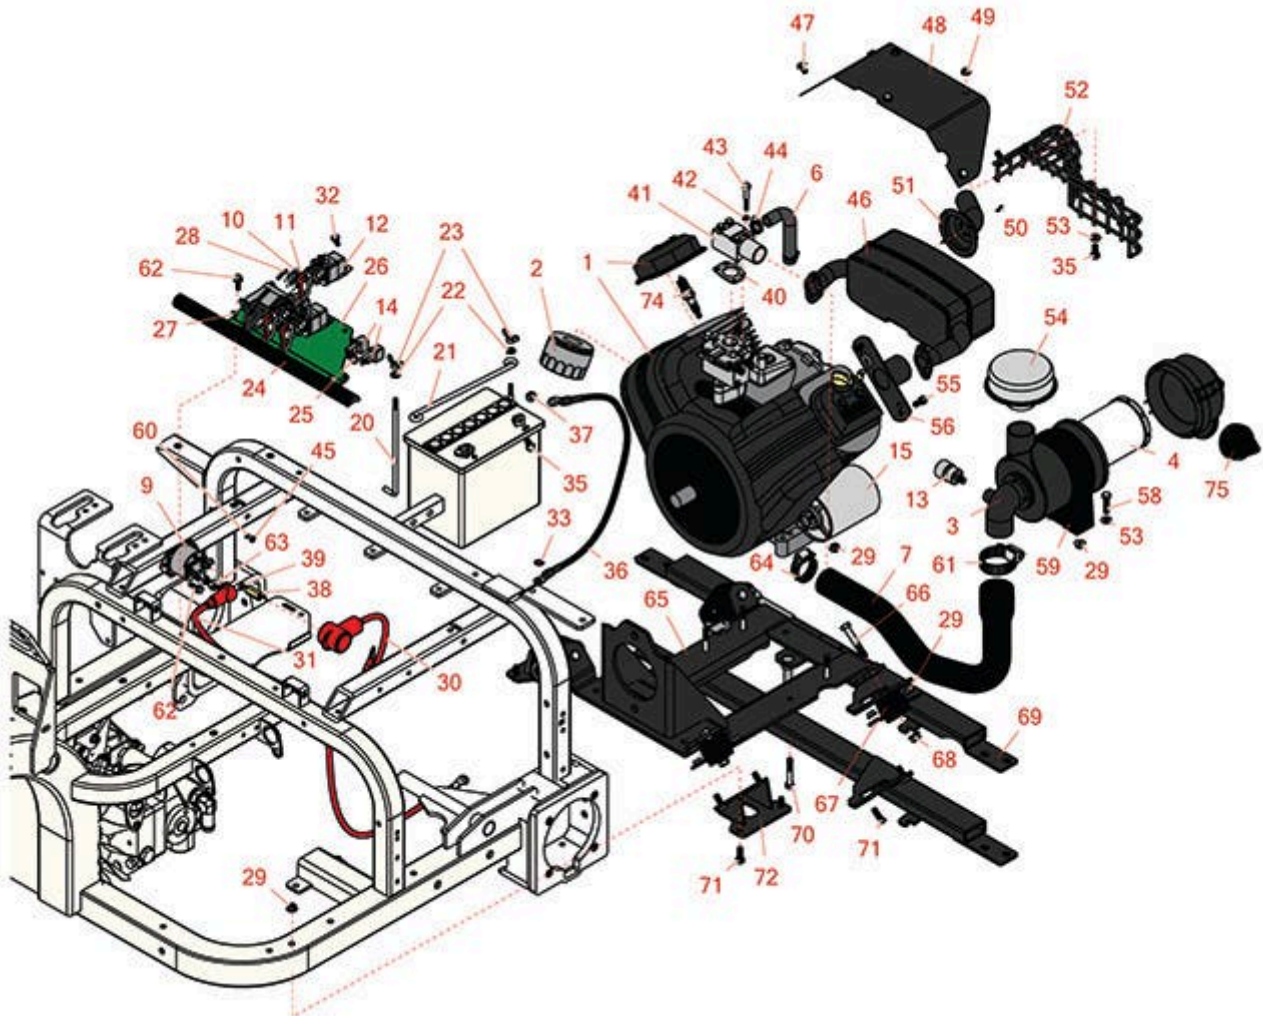

Replaces R&R Products Sand Max 518

Parts

*Traction Unit
Engine*

All original equipment manufacturers names and part numbers are used for identification purposes only, and we are in no way implying that our products are original equipment parts. Prices subject to change without notice.

Replaces R&R Products Sand Max 518

Parts

Traction Unit
Engine

Item No	R&R Part No.	OEM Part No.	Description	Qty Req	Price Each	Order Quantity
---------	--------------	--------------	-------------	---------	------------	----------------

Replaces R&R Products Sand Max 518

Parts

*Traction Unit
Engine*

Item No	R&R Part No.	OEM Part No.	Description	Qty Req	Price Each	Order Quantity
32	R400106	R321-3, R513315, R908002P	Bolt - Hex HD 1/4-20 x 5/8	3	0.28	
33	R3255-8		Washer - Lock 5/16 Ext	1	0.08	
35	R322-3	R01-150-1420, R01-178-0506, R09109, R20-24-AD, R20-24-AGD, R48-9270, R513339, R908017P, RB311201	Bolt - Hex HD 5/16-18 x 3/4	5	0.62	
36	R105-0836		Cable-Battery - Black	1	18.65	
37	R443106	3218-2, 443106, R01-188-0518, R09003, R22-12-AJD, R32111-4, R3217-4, R3217-6, R513295, R513412, R915112P, R915978, R915979	Nut - 5/16-18 Y/Zinc Plated	2	0.19	
38	R110-3380		Nut-Standoff	1	3.85	
39	R3253-4	R01-166-0110, R01-166-0510, R09053, R23-10-GD, R24-7170, R30-8520, R42-9850, R48-9350, R48-9360, R48-9570, R68-9420, R99-7577	Washer - Lock 5/16 Zinc	2	0.14	