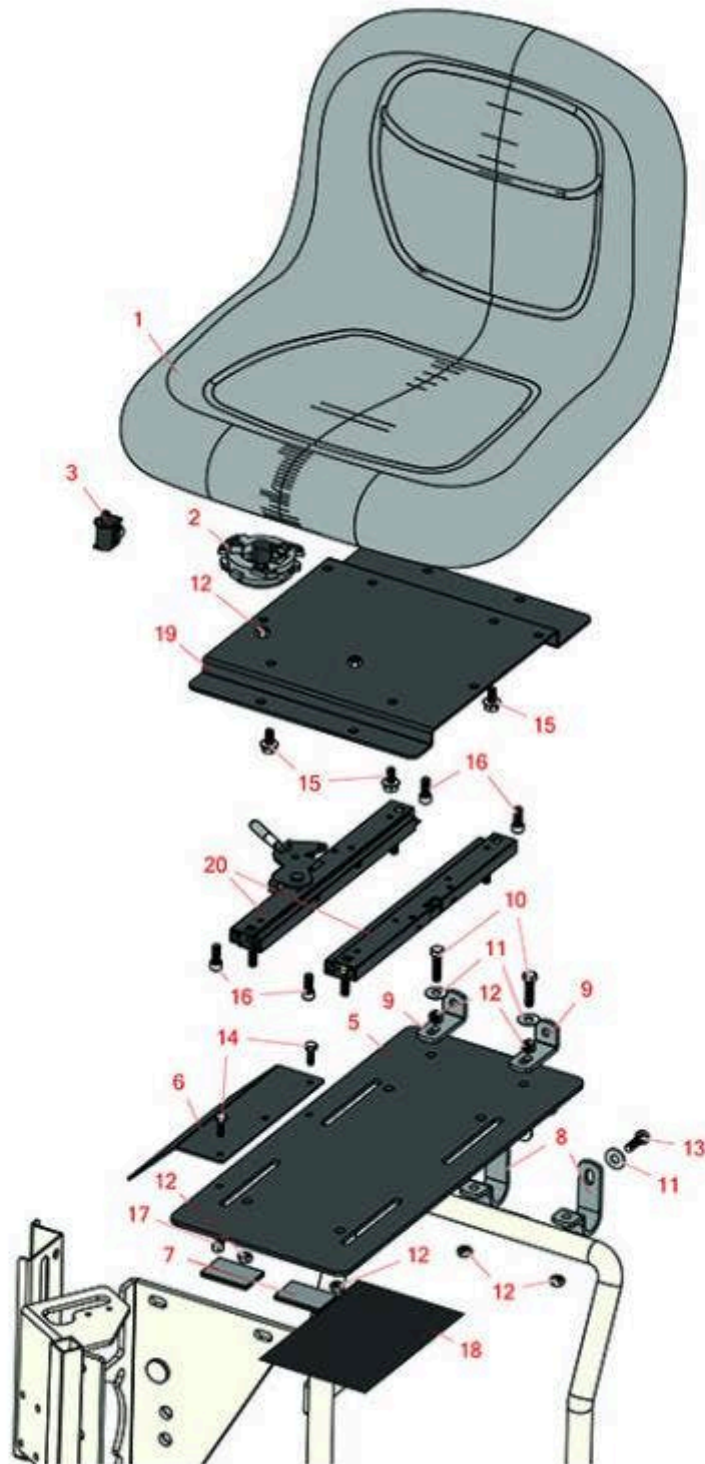

Replaces R&R Products Sand Max 216

Parts

Traction Unit
Seat

All original equipment manufacturers names and part numbers are used for identification purposes only, and we are in no way implying that our products are original equipment parts. Prices subject to change without notice.

Replaces R&R Products Sand Max 216

Parts

*Traction Unit
Seat*

Item No	R&R Part No.	OEM Part No.	Description	Qty Req	Price Each	Order Quantity
1	RMXB150GY	R17-4980, R27-5170, R62-9040, R66-6681, R66-7510, R750106, R76-1401, R92-8976	Milsco Seat XB150 - Grey	1	170.90	
1	R120-5178		Small Seat Cover - Gray	1	42.75	
Gauges and Controls						
2	R151541		Delta Seat Switch - Twist Mount 1 Pole Normally Open	1	17.90	
3	R150229	R82-2190	Switch - Operator Presence	1	20.55	
Other Parts Available						
5	R95-0637-03	R95-0637	Plate-Seat	1	69.25	
6	R95-5840-03	R95-5840	Shield-Base, Seat	1	27.80	
7	R74-0340	R54-2700	Cushion - Rubber	2	3.20	
8	R92-8972		Clamp-Seat	2	7.45	
9	R92-8973		Angle	2	7.90	
10	R400190	R01-150-0720, R01-178-0510, R30-8680, R322-6, R513343	Bolt - Hex HD 5/16-18 x 1-1/4 GR5	2	0.40	

Replaces R&R Products Sand Max 216

Parts

*Traction Unit
Seat*

Item No	R&R Part No.	OEM Part No.	Description	Qty Req	Price Each	Order Quantity
11	R453009	3256-3, R01-166-0400, R24-10-BD, R24-9-AD, R24H1136, R32-9650, R3256-2, R3256-23, R3256-67, R3290-217, R3556-3, R4-2390, R452006, R7-0152	Washer - Flat 5/16 SAE	4	0.13	
12	R3296-29	3296-29, R1-804256, R915662P	Locknut - 5/16-18 ESNA	12	2.95	
13	R322-5	322-5, R01-178-0508, R19H1905, R20-26-AD, R20-26-AGD, R30-9000, R400188, R513341, R519755, R908019P	Bolt - Hex HD 5/16-18 x 1	2	0.40	
14	R321-4	400108, R01-150-1030, R01-178-0406, R20-3-AGD, R3222-1, R400108	Bolt - Hex HD 1/4-20 x 3/4	2	0.52	
15	R3234-14	R3234-23	Bolt - Hex Serrated Washer HD	4	0.83	
16	R434024	434024, R3274-12	Bolt - Soc HD Cap 5/16-18 x 3/4	4	1.25	