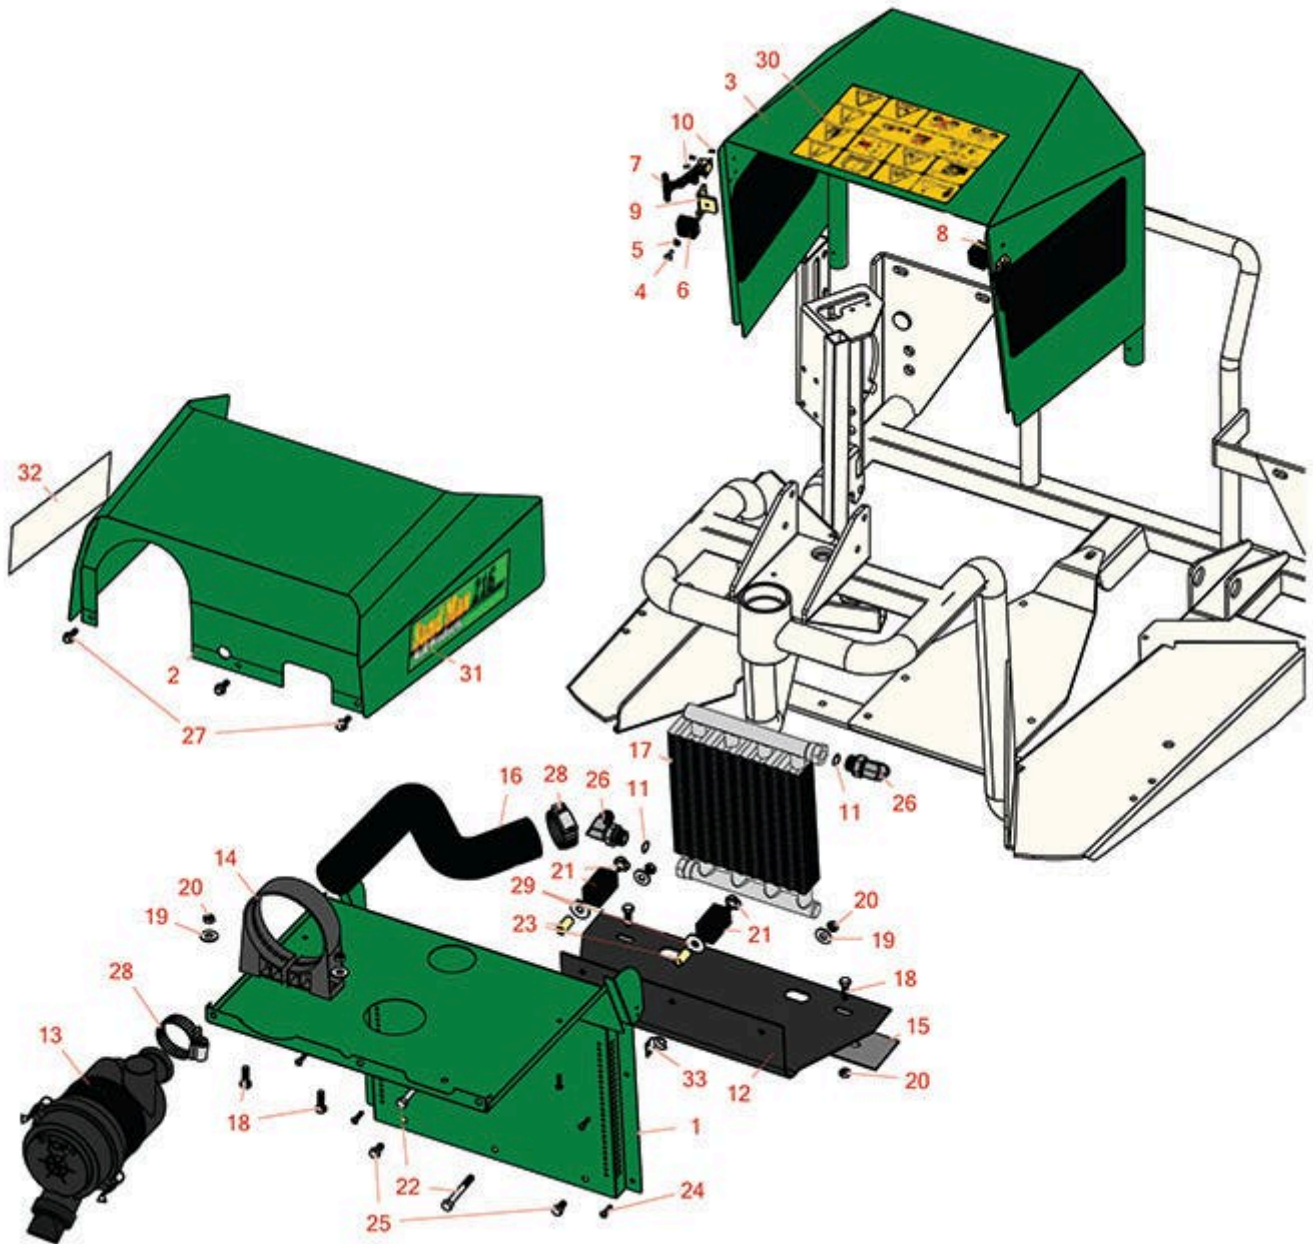

Replaces R&R Products Sand Max 216

Parts

Traction Unit

Oil Cooler & Front Shroud

All original equipment manufacturers names and part numbers are used for identification purposes only, and we are in no way implying that our products are original equipment parts. Prices subject to change without notice.