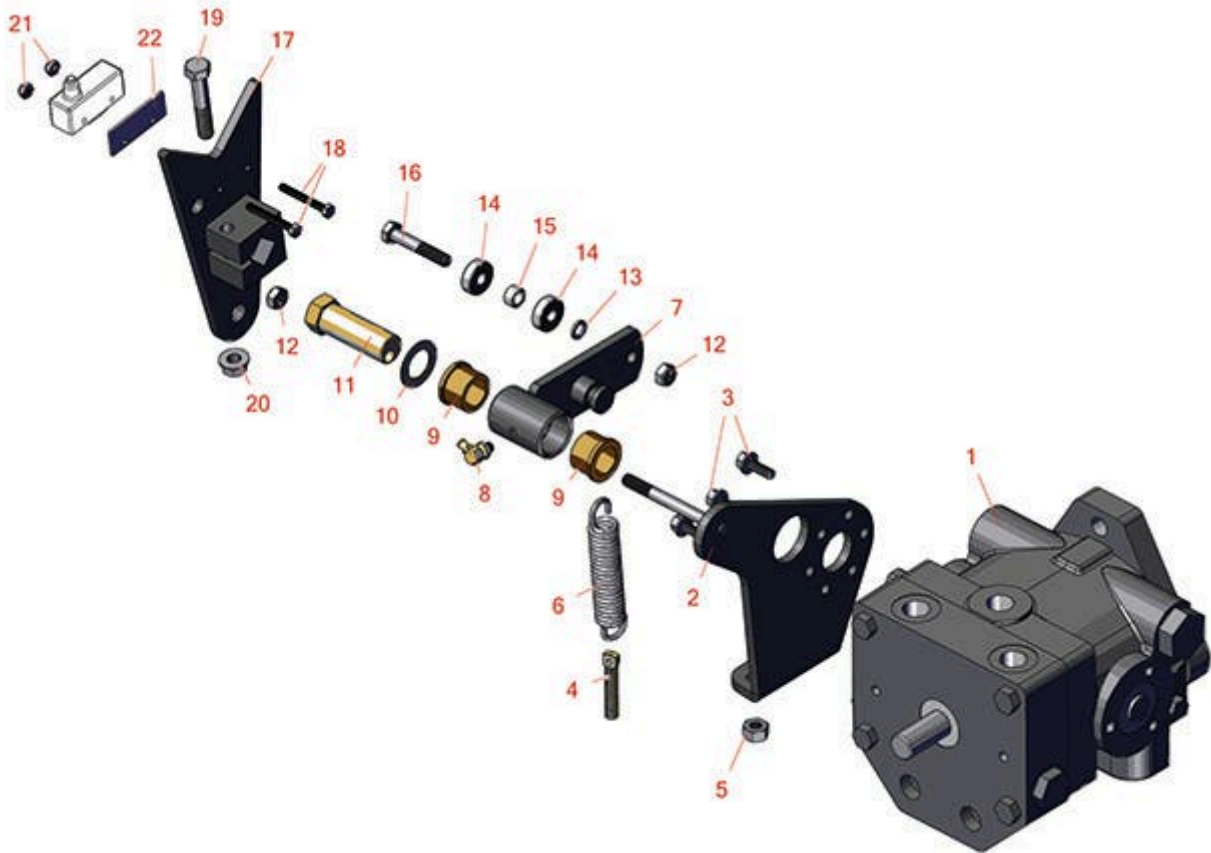

Replaces R&R Products Sand Max 216

Parts

Traction Unit

Hydraulic Pump Mounting

All original equipment manufacturers names and part numbers are used for identification purposes only, and we are in no way implying that our products are original equipment parts. Prices subject to change without notice.

Replaces R&R Products Sand Max 216

Parts

Traction Unit

Hydraulic Pump Mounting

Item No	R&R Part No.	OEM Part No.	Description	Qty Req	Price Each	Order Quantity
1	R114-0613	R106-9248, R95-0587	Pump - Variable	1	1625.00	
2	R95-0553-03	R95-0553	Plate-Pump	1	35.85	
3	R49-2040	R32104-42, R32104-95, R32144-44	Bolt - Hex Washer 1/4-20 x 3/4	3	0.72	
4	R18-6380		Pin - Adjustment Steering	1	7.90	
5	R444754	R000210	Locknut - 5/16-24 Center	1	0.43	
6	R85-9030		Spring-Extension - Stainless	1	29.30	
7	R85-8460		Switch Arm Assy	1	55.40	
8	R302-60		Zerk - Grease 90 Deg.	1	0.68	
9	R256-113		Bushing - 3/4 ID x 1 1/8 Flange	2	5.05	
10	R3-6498	R47-8270	Washer - Thrust	1	4.10	
11	R76-8640		Stud - Traction	1	35.55	
12	R3296-29	3296-29, R1-804256, R915662P	Locknut - 5/16-18 ESNA	2	2.95	
13	R75-5470		Spacer - Bearing	1	2.75	
14	R251-259	R251-307	Bearing - Ball	2	11.25	
15	R85-9120		Spacer - Pivot, Tilt	1	2.30	
16	R101344	R322-8, R400194	Bolt - Hex HD 5/16-18 x 1-3/4	1	1.25	
17	R112-0009	R107-3515-03	Lever - Pump Kit	1	59.35	
18	R32105-21		Bolt	2	1.65	

Replaces R&R Products Sand Max 216 Parts

*Traction Unit
Hydraulic Pump Mounting*

Item No	R&R Part No.	OEM Part No.	Description	Qty Req	Price Each	Order Quantity
19	R323-10	R01-150-0680, R01-178-0616, R100-6663, R100-8320, R1489, R20-51-AD, R20-51-AGD, R3224-6, R323-35, R908336, REP-300-ZB	Bolt - Hex HD 3/8-16 x 2	1	0.55	
20	R3296-39	3296-39, R32127-25, R32128-36, R3296-17, R3296-22, R915663P, R99-7443	Locknut - 3/8-16 Nylon	1	1.40	
21	R3296-9	R32127-17	Locknut - Comb	2	0.34	
22	R85-9150		Plate-Switch	1	2.90	