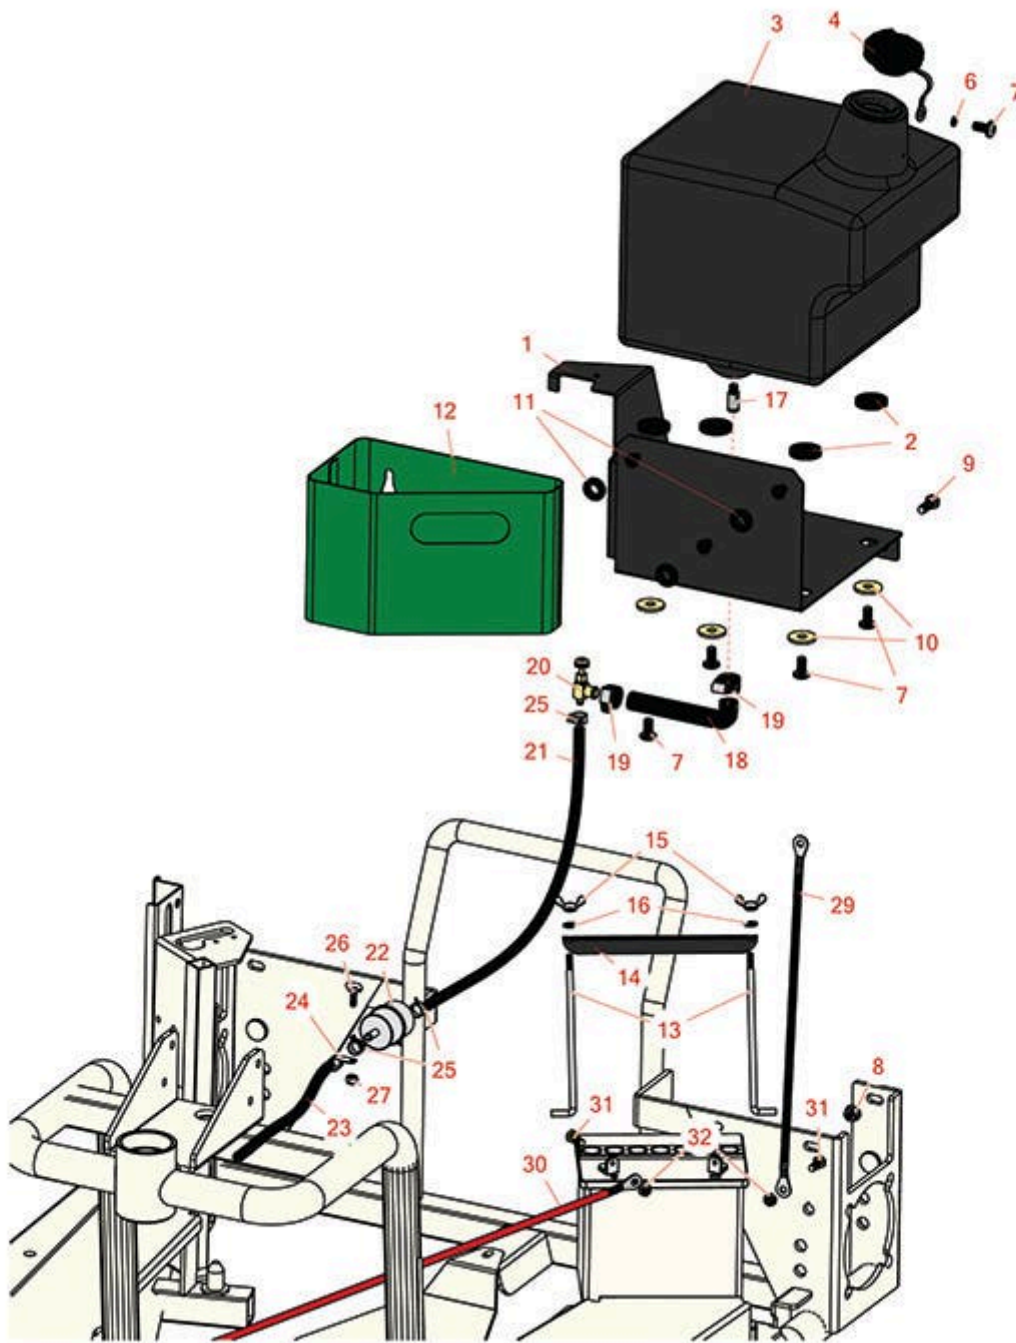

Replaces R&R Products Sand Max 216

Parts

Traction Unit

Fuel Tank

All original equipment manufacturers names and part numbers are used for identification purposes only, and we are in no way implying that our products are original equipment parts. Prices subject to change without notice.

Replaces R&R Products Sand Max 216

Parts

*Traction Unit
Fuel Tank*

Item No	R&R Part No.	OEM Part No.	Description	Qty Req	Price Each	Order Quantity
1	R95-0576-03	R95-0576	Base-Tank, Fuel	1	110.75	
2	R240-11		Bushing - Rubber - Flanged	4	2.45	
3	R92-7186	R77-0990	Tank-Fuel	1	205.80	
4	R93-7170		Cap - Fuel w/Tether	1	25.25	
6	R24M7139		Washer - Flat 6mm	1	0.70	
7	R150778		Screw - Button HD Soc CS 10-24x3/8	5	0.32	
8	R3296-39	3296-39, R32127-25, R32128-36, R3296-17, R3296-22, R915663P, R99-7443	Locknut - 3/8-16 Nylon	1	1.40	
9	R323-6	323-6, R01-150-0010, R01-178-0608, R20-47-AD, R20-47-AGD, R3224-2, R49-3510, R908034P, R908332	Bolt - Hex HD 3/8-16 x 1 GR5 YZ	1	0.59	
10	R63-8410	R53-6380, R63-4810	Washer - Isolator Bushing	4	0.77	
11	R240-9		Grommet - Rubber	3	2.55	
12	R86-7640G		Box - Litter - Green	1	124.15	
13	R100-6435	R56-7720	Post - Battery - Stainless	2	8.90	
14	R92-5018-03	R92-5018	Clamp-Battery	1	10.65	

All original equipment manufacturers names and part numbers are used for identification purposes only, and we are in no way implying that our products are original equipment parts. Prices subject to change without notice.