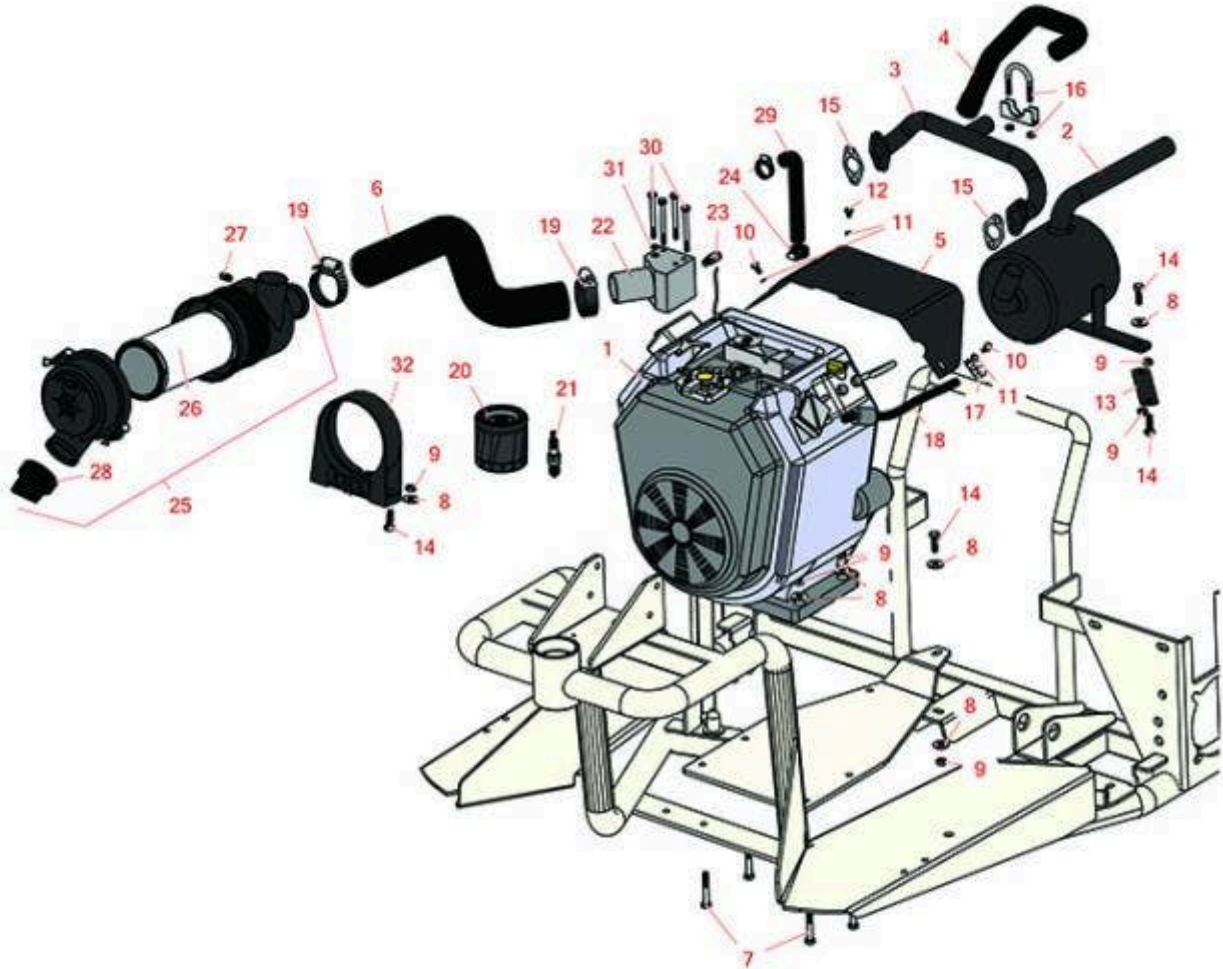

Replaces R&R Products Sand Max 216

Parts

Traction Unit

Engine, Air Cleaner & Exhaust

All original equipment manufacturers names and part numbers are used for identification purposes only, and we are in no way implying that our products are original equipment parts. Prices subject to change without notice.

Replaces R&R Products Sand Max 216

Parts

Traction Unit

Engine, Air Cleaner & Exhaust

Item No	R&R Part No.	OEM Part No.	Description	Qty Req	Price Each	Order Quantity
1	RS3054470588G1	R108-2942, R117-2731, R117-2732, R120-3402, R98-0930, RS3034470480, RS3034471180, RS303447118000, RS3034471180E2, RS3054470178E1, RS3054470178G2, RS3054470265G2, RS3054470285G2	B-S Engine 16 Hp	1	2085.74	
1	RS3054470610G1	R100-6424, R83-0010, R98-0636, RS3034471379, RS30344713790, RS3034471379E1, RS3054470079E1, RS3054470203, RS3054473079	B-S Engine 16 Hp	0	1853.99	
2	R95-0552		Muffler	1	209.10	
3	R95-0550		Manifold - Exhaust	1	92.35	
4	R95-0551		Tube-Exhaust	1	31.55	
5	R105-8523	R88-8380, R95-5827, R95-5827-03	Shield - Muffler	1	33.80	
6	R95-0582		Hose - Formed	1	42.35	
7	R322-10	R20-30-AD, R24-7180, R3223-6, R513347	Bolt - Hex HD 5/16-18 x 2	4	0.65	