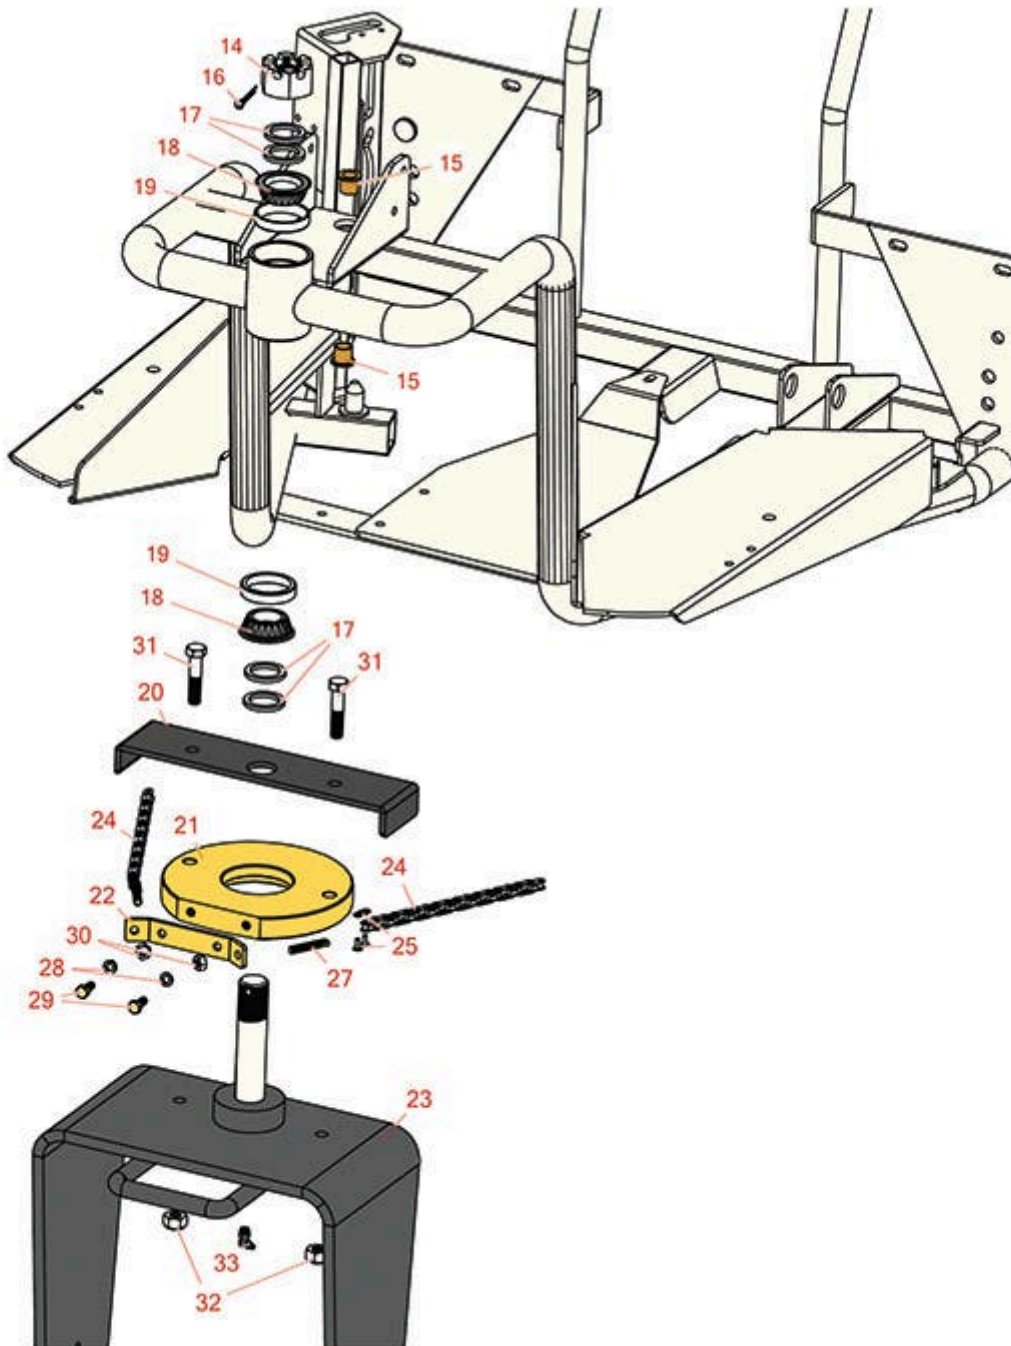

Replaces R&R Products Sand Max 216

Parts

Traction Unit
Front Caster Fork

All original equipment manufacturers names and part numbers are used for identification purposes only, and we are in no way implying that our products are original equipment parts. Prices subject to change without notice.

Replaces R&R Products Sand Max 216

Parts

*Traction Unit
Front Caster Fork*

Item No	R&R Part No.	OEM Part No.	Description	Qty Req	Price Each	Order Quantity
14	R32136-9		Nut - 1-1/4-12 Slotted	1	6.30	
15	R65-8770		Bushing	2	4.80	
16	R3272-37		Pin - Cotter 1/4 x 2-1/2	1	0.54	
17	R18-6320		Washer - Steering Fork	4	3.15	
18	R254-70	R115-9472	Tapered Bearing Cone - w/Seal	2	19.40	
19	R254-61	R01-103-0090, R115-9471, R254-69, R32-8140, R92-0611, R93-4850	Cup	2	6.70	
20	R92-7179-01		Plate-Stop, Fork	1	26.25	
21	R98-0924-01	R98-0924	Guide-Chain	1	125.30	
22	R98-0925		Bracket-Chain	1	17.05	
23	R150934		Steering Fork - 2 Wheel Drive	1	380.20	
24	R92-5039		Chain - Steering	2	24.90	
25	R2710-11	R01-251-0210, R30-0150	Link - Connecting NO.40 NP	2	2.35	
27	R18-6380		Pin - Adjustment Steering	2	7.90	

Replaces R&R Products Sand Max 216 Parts

*Traction Unit
Front Caster Fork*

Item No	R&R Part No.	OEM Part No.	Description	Qty Req	Price Each	Order Quantity
28	R3253-4	R01-166-0110, R01-166-0510, R09053, R23-10-GD, R24-7170, R30-8520, R42-9850, R48-9350, R48-9360, R48-9570, R68-9420, R99-7577	Washer - Lock 5/16 Zinc	2	0.14	
29	R322-3	R01-150-1420, R01-178-0506, R09109, R20-24-AD, R20-24-AGD, R48-9270, R513339, R908017P, RB311201	Bolt - Hex HD 5/16-18 x 3/4	2	0.62	
30	R444754	R000210	Locknut - 5/16-24 Center	2	0.43	
31	R325-10	R01-150-0620, R01-178-0820, R20-91-AGD, R3226-6	Bolt	2	3.25	
32	R3296-25	R30-3380, R32127-21, R32127-31, R3290-160, R3290-33, R3296-13, R3296-45	Locknut - 1/2-13 Heavy ESNA	2	2.15	
33	R471219	471219, R30-8360, R302-2, R302-24, R302-31, R471231, RJD7759, RJD7798	Zerk - Grease	1	0.41	