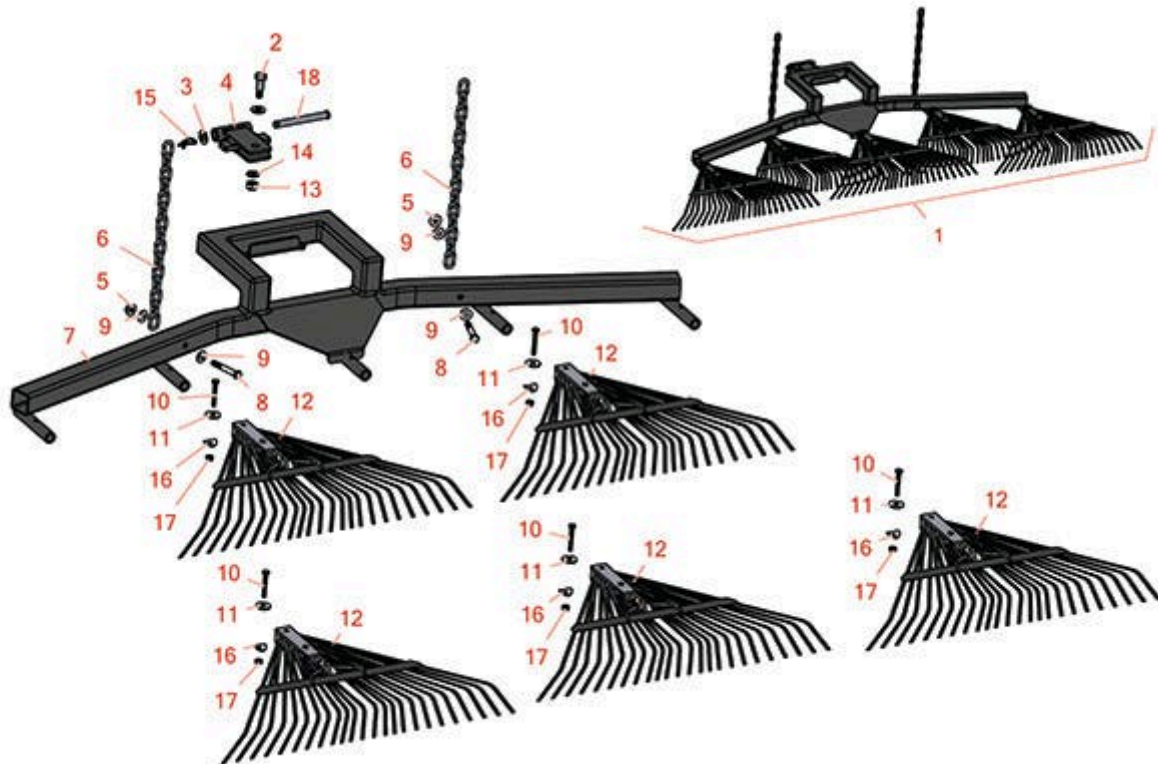

Replaces R&R Products Sand Max 216

Parts

Attachments
Spring Rake

All original equipment manufacturers names and part numbers are used for identification purposes only, and we are in no way implying that our products are original equipment parts. Prices subject to change without notice.

Replaces R&R Products Sand Max 216

Parts

Attachments
Spring Rake

Item No	R&R Part No.	OEM Part No.	Description	Qty Req	Price Each	Order Quantity
Complete Rake Kit						
1	R08813	08813	Spring Rake to Fit Standard Mounting Hitch	1	629.75	
Other Parts Available						
2	R80-2050	80-2050	Bolt - Shoulder	1	15.35	
3	R453017	3256-26, R01-166-0050, R01-166-0240, R01-166-0800, R24-13-AD, R24-14-AD, R32-8110, R3256-6, R452012, R69-8980	Washer - Flat 1/2	2	0.28	
4	R84-2230-03	84-2230, 84-2230-03, R84-2230	Pivot Assy	1	31.15	
5	R32128-21	32128-21	Locknut - Flanged 3/8-16 Whiz Top Lock	2	0.55	
6	R84-2453	84-2453	Chain - Straight Link (16)	2	11.80	
7	R85-0310-03	85-0310, 85-0310-03, R85-0310	Hanger Assy	1	354.70	
8	R101526	321-11, R01-150-0970, R01-178-0620, R20-53-AGD, R3224-8, R323-12, R323-31, R323-47	Bolt - Hex HD 3/8-16 x 2-1/2 GR5	2	0.91	