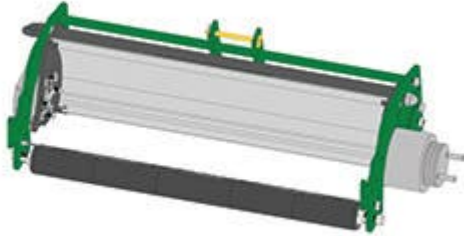

Replaces R&R Products Multi-Green

Units Parts

Chassis to fit John Deere

Complete Chassis

All original equipment manufacturers names and part numbers are used for identification purposes only, and we are in no way implying that our products are original equipment parts. Prices subject to change without notice.

Replaces R&R Products Multi-Green Units Parts

Chassis to fit John Deere
Complete Chassis

Item No	R&R Part No.	OEM Part No.	Description	Qty Req	Price Each	Order Quantity
---------	--------------	--------------	-------------	---------	------------	----------------

Complete Multi-Green Chassis

1	RMG4004RH		Multi-Green Chassis Assy - RH	0	2018.95	
---	------------------	--	-------------------------------	---	----------------	--

Tech Note: Complete Multi-Green chassis include frame, bearing housings, front & rear smooth roller. Multi-Green Cassette not included.: