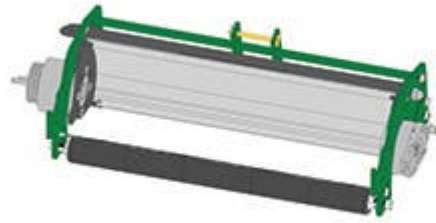

Replaces R&R Products Multi-Green

Units Parts

Chassis to fit John Deere

Complete Chassis

All original equipment manufacturers names and part numbers are used for identification purposes only, and we are in no way implying that our products are original equipment parts. Prices subject to change without notice.

Replaces R&R Products Multi-Green Units Parts

Chassis to fit John Deere
Complete Chassis

Item No	R&R Part No.	OEM Part No.	Description	Qty Req	Price Each	Order Quantity
---------	--------------	--------------	-------------	---------	------------	----------------

Complete Multi-Green Chassis

1	RMG4004RH		Multi-Green Chassis Assy - RH	0	2018.95	
---	------------------	--	-------------------------------	---	----------------	--

Tech Note: Complete Multi-Green chassis include frame, bearing housings, front & rear smooth roller. Multi-Green Cassette not included.: