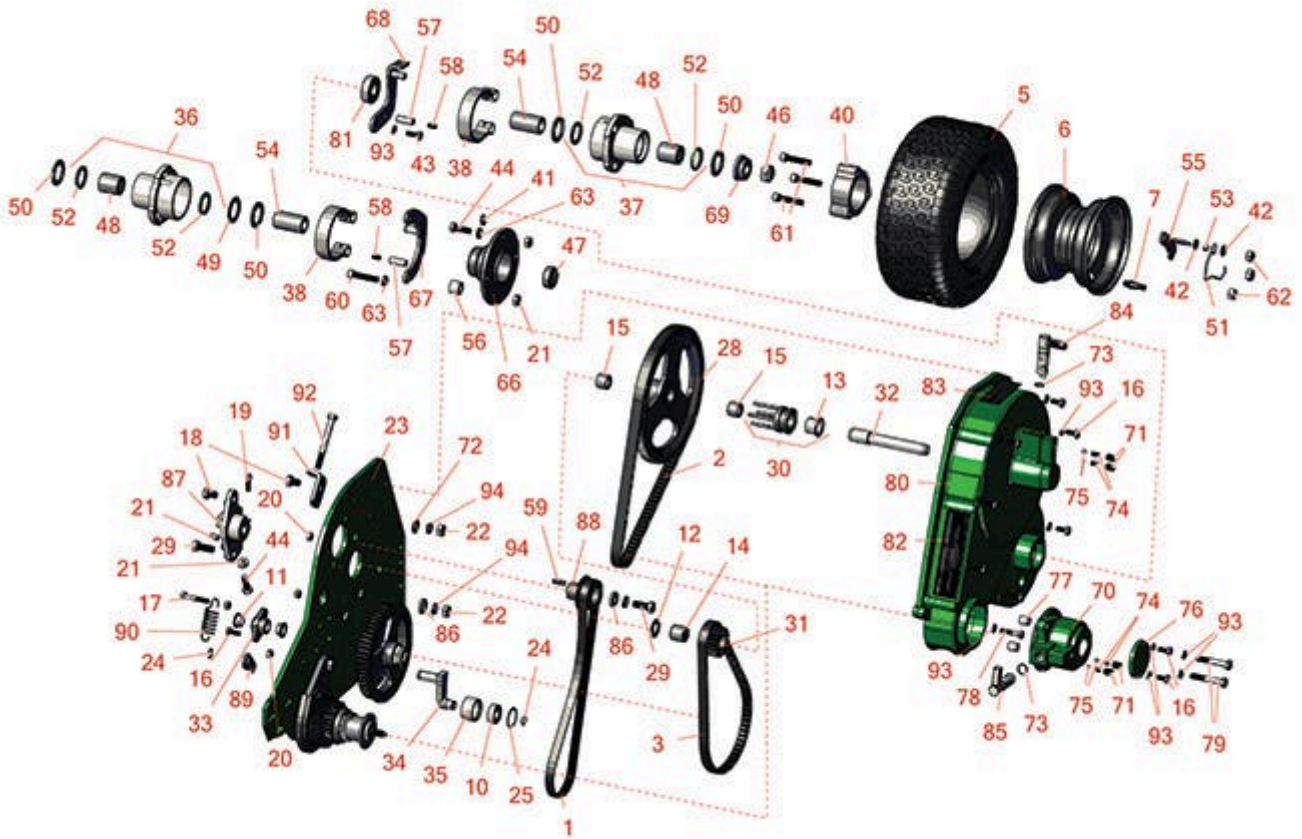

Replaces R&R Products Greens Max

4018 Parts

Traction Unit

Drive Belt & Brake

All original equipment manufacturers names and part numbers are used for identification purposes only, and we are in no way implying that our products are original equipment parts. Prices subject to change without notice.

Replaces R&R Products Greens Max

4018 Parts

Traction Unit
Drive Belt & Brake

Item No	R&R Part No.	OEM Part No.	Description	Qty Req	Price Each	Order Quantity
Belts						
1	R2810713	R2810712	Belt - 7 Rib Micro V	1	29.60	
2	R5001124	R2811362, R2811363, R366666	Belt - 112 Tooth .460 Wide	1	53.15	
3	R5002403	R2811070, R2811071	Belt - 80 Tooth x 17mm WIDE(.669)	1	49.25	
Tires						
5	RCT5110101	R554847, RCT5753331	Tire - 11x4.00-5 Nhs (2 Ply) Carlisle Turf Saver	2	20.60	
6	R5002905		Wheel Assy - 3x5	2	53.60	
7	R232-27	R232-31, R360111	Stem - Valve w/ Cap	2	4.15	
Other Parts Available						
10	R344545		Bearing - Roller Brush Brkt	1	9.05	
11	R352936		Bushing - Bronze	2	3.55	
12	R359864		Flat Washer - Hardened 5/8 x 1.100	0	2.55	
13	R366725		Bushing - Flanged	1	13.95	
14	R367553		Bearing - Needle	1	13.95	
15	R367554		Bearing - Needle	2	13.95	
16	R400106	R321-3, R513315, R908002P	Bolt - Hex HD 1/4-20 x 5/8	4	0.28	
17	R400116	R20-7-AD, R30-9680, R321-9, R3222-3	Bolt - Hex HD 1/4-20 x 1-1/2	1	0.65	