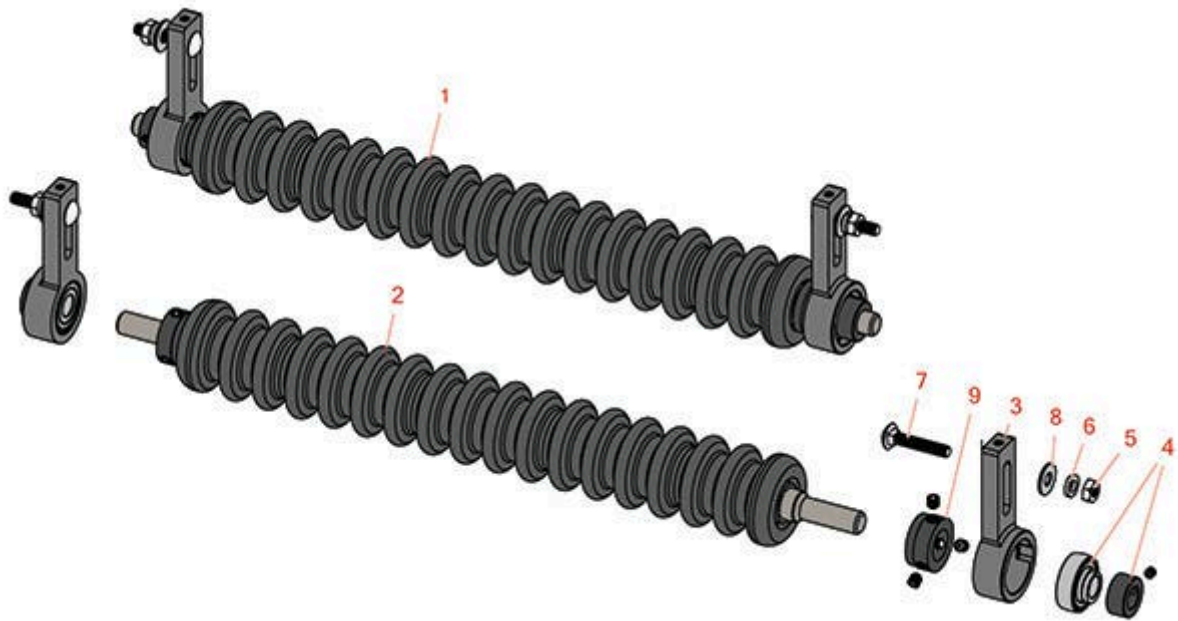

Replaces R&R Products Greens Max

4018 Parts

Cutting Unit

Minuteman Roller System

All original equipment manufacturers names and part numbers are used for identification purposes only, and we are in no way implying that our products are original equipment parts. Prices subject to change without notice.

Replaces R&R Products Greens Max

4018 Parts

Cutting Unit

Minuteman Roller System

Item No	R&R Part No.	OEM Part No.	Description	Qty Req	Price Each	Order Quantity
---------	--------------	--------------	-------------	---------	------------	----------------

Complete Minuteman Roller Systems

1	RMJ2201		Minuteman Front 22" Grooved Roller System	0	354.15	
---	----------------	--	---	---	---------------	--

Tech Note: Complete roller systems include roller and two brackets with bearings.:

1	RMJ2401		Minuteman Front 18" Grooved Roller System	0	354.15	
---	----------------	--	---	---	---------------	--

Tech Note: Complete roller systems include roller and two brackets with bearings.:

Minuteman Rollers Only