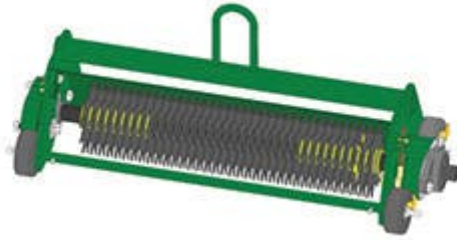

Replaces R&R Products Greens Max

2200LP Parts

Verti-Cut Unit with Wheels

Complete Verti-Cut Unit

All original equipment manufacturers names and part numbers are used for identification purposes only, and we are in no way implying that our products are original equipment parts. Prices subject to change without notice.

Replaces R&R Products Greens Max 2200LP Parts

*Verti-Cut Unit with Wheels
Complete Verti-Cut Unit*

| Item No | R&R Part No. | OEM Part No. | Description | Qty Req | Price Each | Order Quantity |
|---------|--------------|--------------|-------------|---------|------------|----------------|
|---------|--------------|--------------|-------------|---------|------------|----------------|

Complete Verti-Cut Unit

| | | | | | | |
|---|-----------------|--|--|---|----------------|--|
| 1 | R150206G | | Complete Standard Verti-Cut Unit with Wheels | 0 | 1255.05 | |
|---|-----------------|--|--|---|----------------|--|

Tech Note: R&R Verti-Cut Unit complete with: R335449 Verti-Cut Blades & Rubber Wheels:

All original equipment manufacturers names and part numbers are used for identification purposes only, and we are in no way implying that our products are original equipment parts. Prices subject to change without notice.