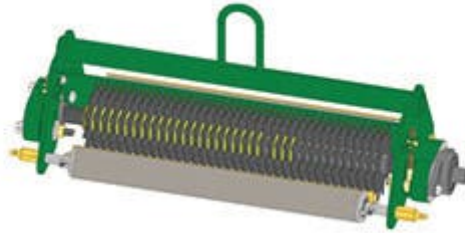

Replaces R&R Products Greens Max

2200LP Parts

Verti-Cut Unit with Rollers

Complete Verti-Cut Unit

All original equipment manufacturers names and part numbers are used for identification purposes only, and we are in no way implying that our products are original equipment parts. Prices subject to change without notice.

Replaces R&R Products Greens Max 2200LP Parts

*Verti-Cut Unit with Rollers
Complete Verti-Cut Unit*

Item No	R&R Part No.	OEM Part No.	Description	Qty Req	Price Each	Order Quantity
---------	--------------	--------------	-------------	---------	------------	----------------

Complete Verti-Cut Unit

1	R150208G		Complete Standard Verti-Cut Unit with Rollers	0	1464.35	
---	-----------------	--	---	---	----------------	--

Tech Note: R&R Verti-Cutting Units Complete with: R335449 Verti-Cut Blades, R158776 Solid Front Roller & R158777 Solid Rear Roller.: