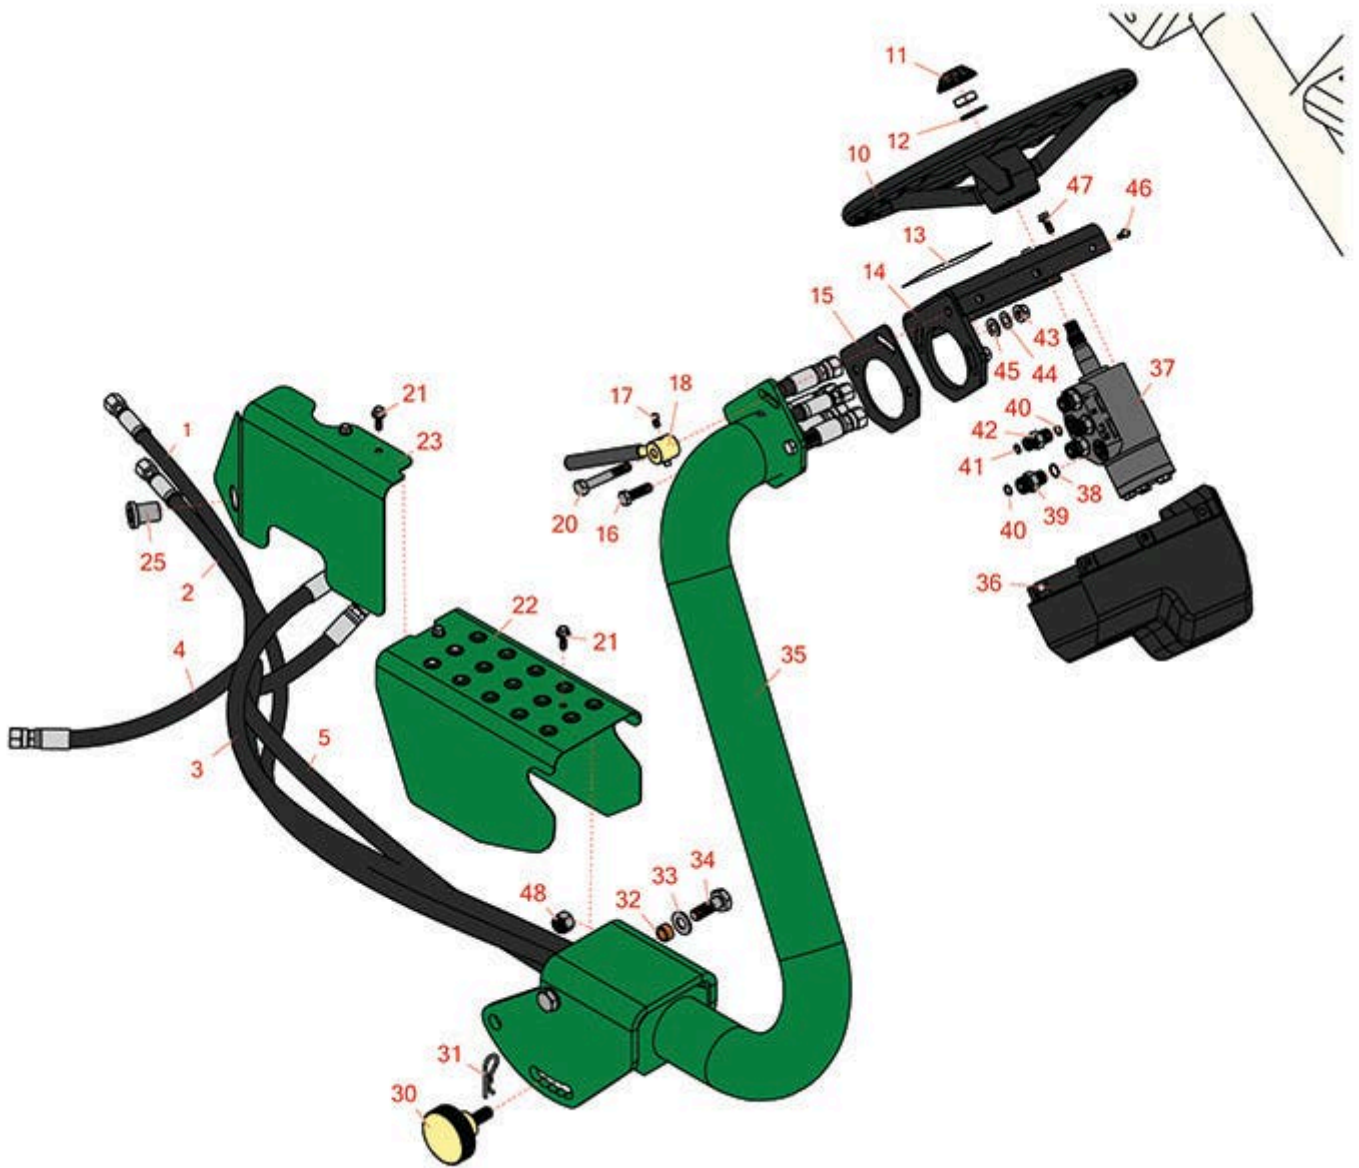

Replaces R&R Products Greens Max

2200LP Parts

Traction Unit

Steering Arm

All original equipment manufacturers names and part numbers are used for identification purposes only, and we are in no way implying that our products are original equipment parts. Prices subject to change without notice.

Replaces R&R Products Greens Max

2200LP Parts

Traction Unit

Steering Arm

Item No	R&R Part No.	OEM Part No.	Description	Qty Req	Price Each	Order Quantity
Hoses						
1	R100-4892		Hydraulic Hose Assy	1	89.60	
2	R105-4337		Hydraulic Hose Assy	1	64.85	
3	R105-4339		Hydraulic Hose Assy	1	109.55	
4	R105-4340		Hydraulic Hose Assy	1	89.90	
5	R112-0273		Hydraulic Hose Assy	1	93.20	
Other Parts Available						
10	R150946		Wheel - Steering 14 in	1	193.75	
11	R150267		Cap - Steering Wheel	1	16.45	
12	R3256-27	R24-15-BD, R32-7820, R7-0131, R7-2178	Washer - Flat 5/8 SAE	1	0.26	
13	R93-8063	R83-1790	Decal - Warning Ce	1	10.70	
14	R114-4693-03		Steering Mount Assy	1	81.35	
15	R105-0457		Plate-Friction	1	17.40	
16	R400264	323-7, R01-150-0180, R01-178-0610, R19H1732, R20-48-AD, R20-48-AGD, R32-9160, R3224-3, R323-29, R323-7, R400264, R908035P	Bolt - Hex HD 3/8-16 x 1-1/4	2	0.40	