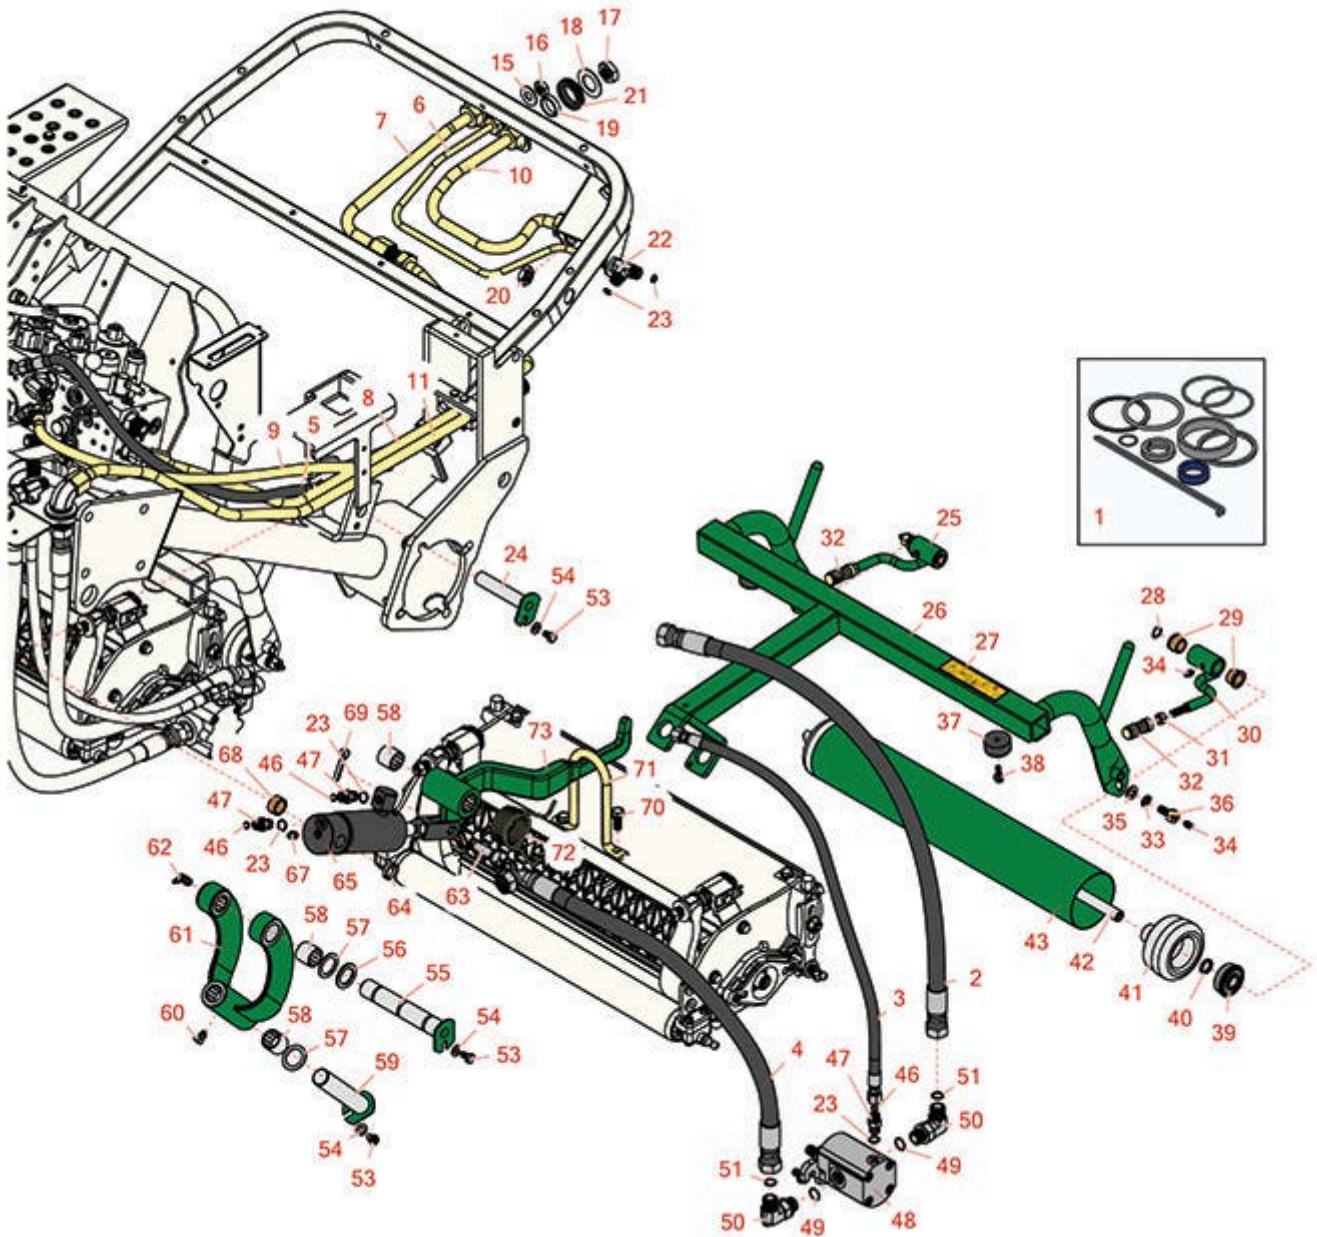

Replaces R&R Products Greens Max

2200LP Parts

Traction Unit

Right Pull Frame

All original equipment manufacturers names and part numbers are used for identification purposes only, and we are in no way implying that our products are original equipment parts. Prices subject to change without notice.

Replaces R&R Products Greens Max

2200LP Parts

Traction Unit

Right Pull Frame

Item No	R&R Part No.	OEM Part No.	Description	Qty Req	Price Each	Order Quantity
---------	--------------	--------------	-------------	---------	------------	----------------

Other Parts Available

15	R453017	3256-26, R01-166-0050, R01-166-0240, R01-166-0800, R24-13-AD, R24-14-AD, R32-8110, R3256-6, R452012, R69-8980	Washer - Flat 1/2	2	0.28	
16	R340-78		Nut - Lock Bulkhead	1	2.30	
17	R340-74		Locknut - Bulkhead	3	5.05	

Replaces R&R Products Greens Max

2200LP Parts

Traction Unit

Right Pull Frame

Item No	R&R Part No.	OEM Part No.	Description	Qty Req	Price Each	Order Quantity
18	R69-9010		Washer	7	2.40	
19	R69-9000	R125-1984	Spacer	2	8.95	
20	R340-70		Nut - Lock	1	2.30	
21	R240-3		Grommet- Rubber	3	9.60	
22	R340-68	R340-120	Fitting - Tee - Bulkhead	1	19.20	
23	R237-22	R107-8844, R232-72, R237-78	O-Ring	6	0.62	
24	R10-6060G		Pin - Pivot 3-7/8 Long - Green	1	13.10	
25	R92-0586G		Arm - Pull LH - Green	1	36.40	
26	R92-9177G		Frame - Pull RH - Green	1	141.75	
27	R93-6688		Decal - Warning	1	2.30	
28	R3290-317		Washer - Wave	2	1.45	
29	R3-1506	R256-287, R3709088, R4-4550, R75-2160, R9329	Bushing - Bronze	4	3.05	
30	R92-0585G		Arm - Pull RH - Green	1	36.40	
31	R3220-3	R01-191-0624, R3290-149	Nut - Jam Ball Joint	2	0.24	
32	R99-1460	R2411-28, R2411-29, R2411-30, R2411-6, R2411-8, R8-7710, R94-2959	Receiver - Ball Joint	2	11.25	