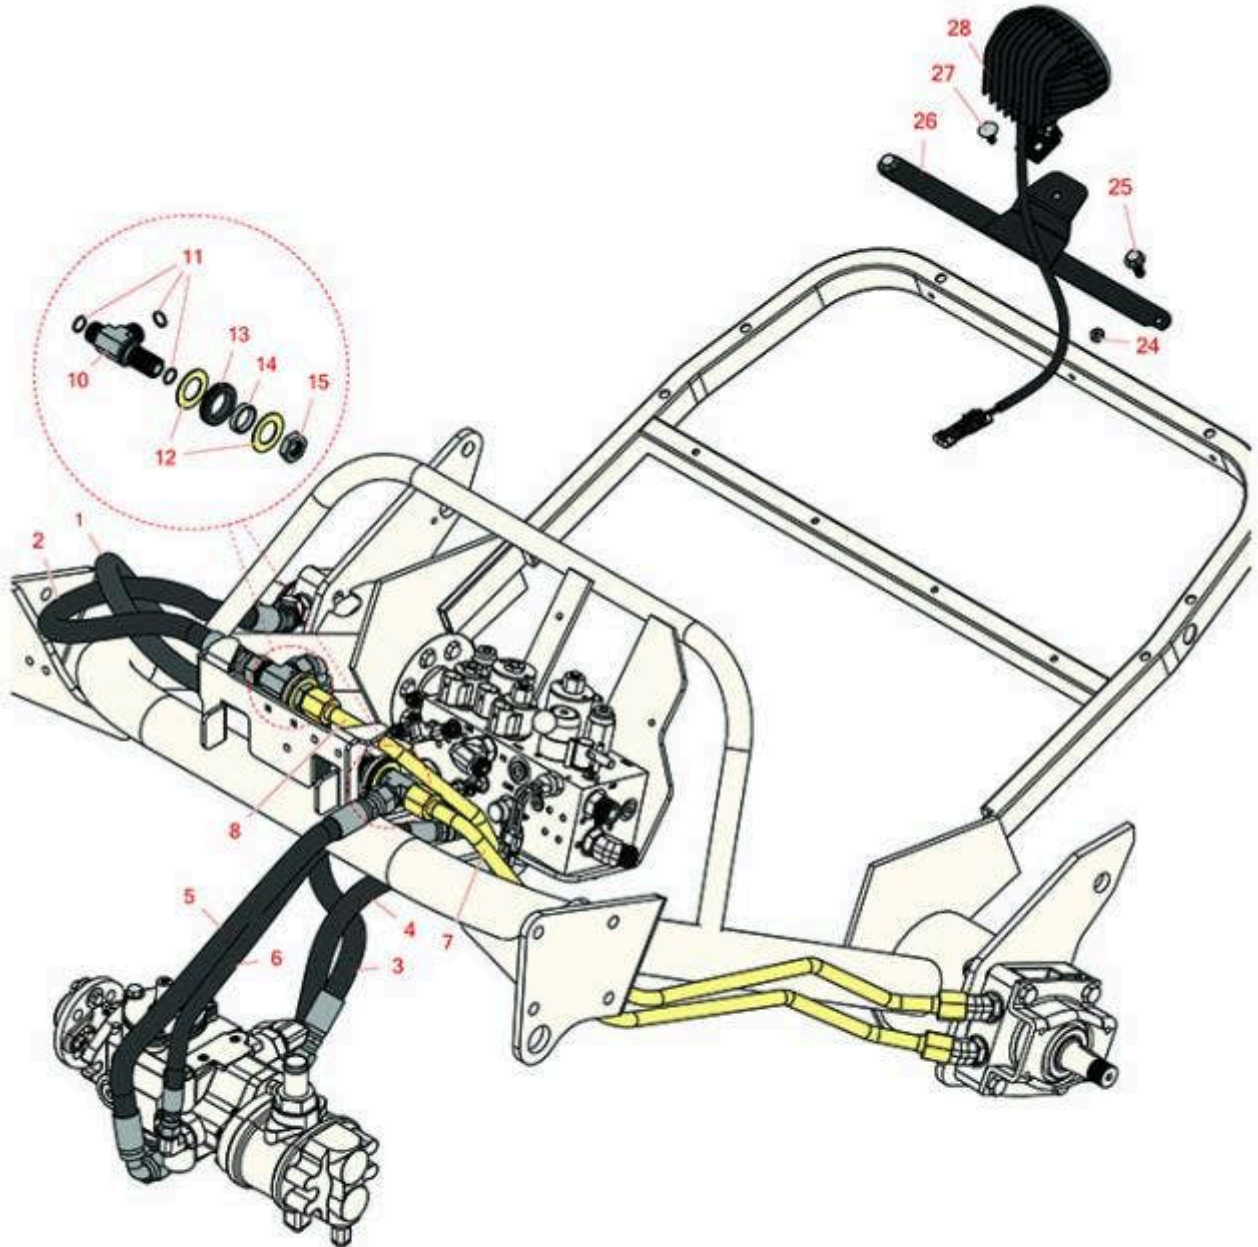

## 2200LP Parts

Traction Unit

Hydraulic Traction System

All original equipment manufacturers names and part numbers are used for identification purposes only, and we are in no way implying that our products are original equipment parts. Prices subject to change without notice.

## 2200LP Parts

Traction Unit

Hydraulic Traction System

Item No	R&R Part No.	OEM Part No.	Description	Qty Req	Price Each	Order Quantity
---------	--------------	--------------	-------------	---------	------------	----------------

# Replaces R&R Products Greens Max 2200LP Parts

*Traction Unit  
Hydraulic Traction System*

Item No	R&R Part No.	OEM Part No.	Description	Qty Req	Price Each	Order Quantity
27	<b>R3230-1</b>	R01-173-0506, R3230-20, R900037P	Bolt - Carriage 5/16-18 x 3/4	1	<b>0.62</b>	
28	<b>R151712</b>	R108-6471, R112-9177, R94-9024	LED Oval Work Light - 12 LED 30w	1	<b>78.25</b>	