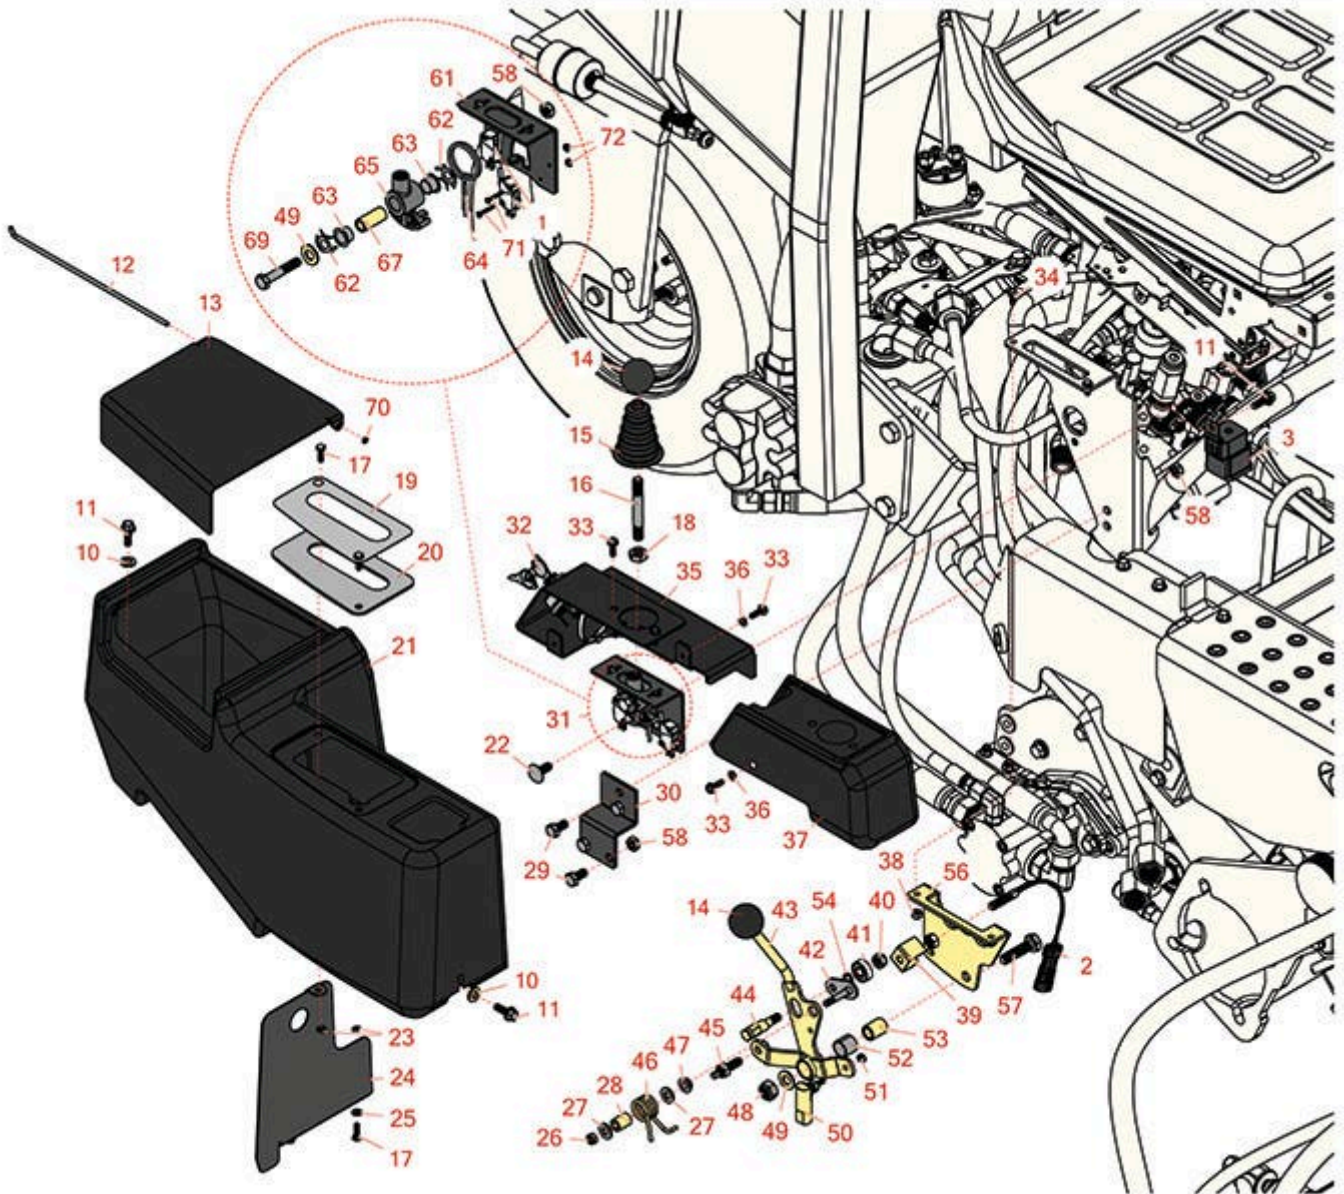

Replaces R&R Products Greens Max

2200LP Parts

Traction Unit

Console & Joystick

All original equipment manufacturers names and part numbers are used for identification purposes only, and we are in no way implying that our products are original equipment parts. Prices subject to change without notice.

Replaces R&R Products Greens Max

2200LP Parts

Traction Unit

Console & Joystick

Item No	R&R Part No.	OEM Part No.	Description	Qty Req	Price Each	Order Quantity
---------	--------------	--------------	-------------	---------	------------	----------------

Gauges and Controls

1	R108-6496		Micro Switch w/Boot	2	11.30	
2	R112-0278	R93-2055	Switch - Reed	2	35.70	
3	R99-7430		Relay - 30 Amp	1	15.05	

Other Parts Available

10	R3256-22	R09061, R24-9-BD, R3-1032, R93-0954, R93-0989	Washer - Flat 1/4 Yellow	3	0.12	
11	R32144-10	R32140-81, R32144-3, R34-140-AMVD	Bolt - 1/4-20 x 3/4 Serrated Hx Wshr	4	2.85	
12	R105-8256		Rod-Hinge	1	10.85	
13	R105-8254-03		Lid - Console	1	34.05	
14	R233-42	R1-603175, R120-9752, R233-47	Knob	2	6.80	
15	R93-5961		Dust Guard - Shifter	1	30.95	
16	R105-8288		Rod-Joystick	1	13.50	
17	R3290-134		Screw - 10-24x5/8 Hh Ms	4	0.29	
18	R3218-3	3218-3, R01-191-0616, R22-13-AJKD, R443810, R915236P	Nut - 3/8-16 Jam	1	0.39	
19	R105-8306		Decal - Speed Selector	1	11.15	
20	R105-8280-03		Plate - Console	1	5.25	