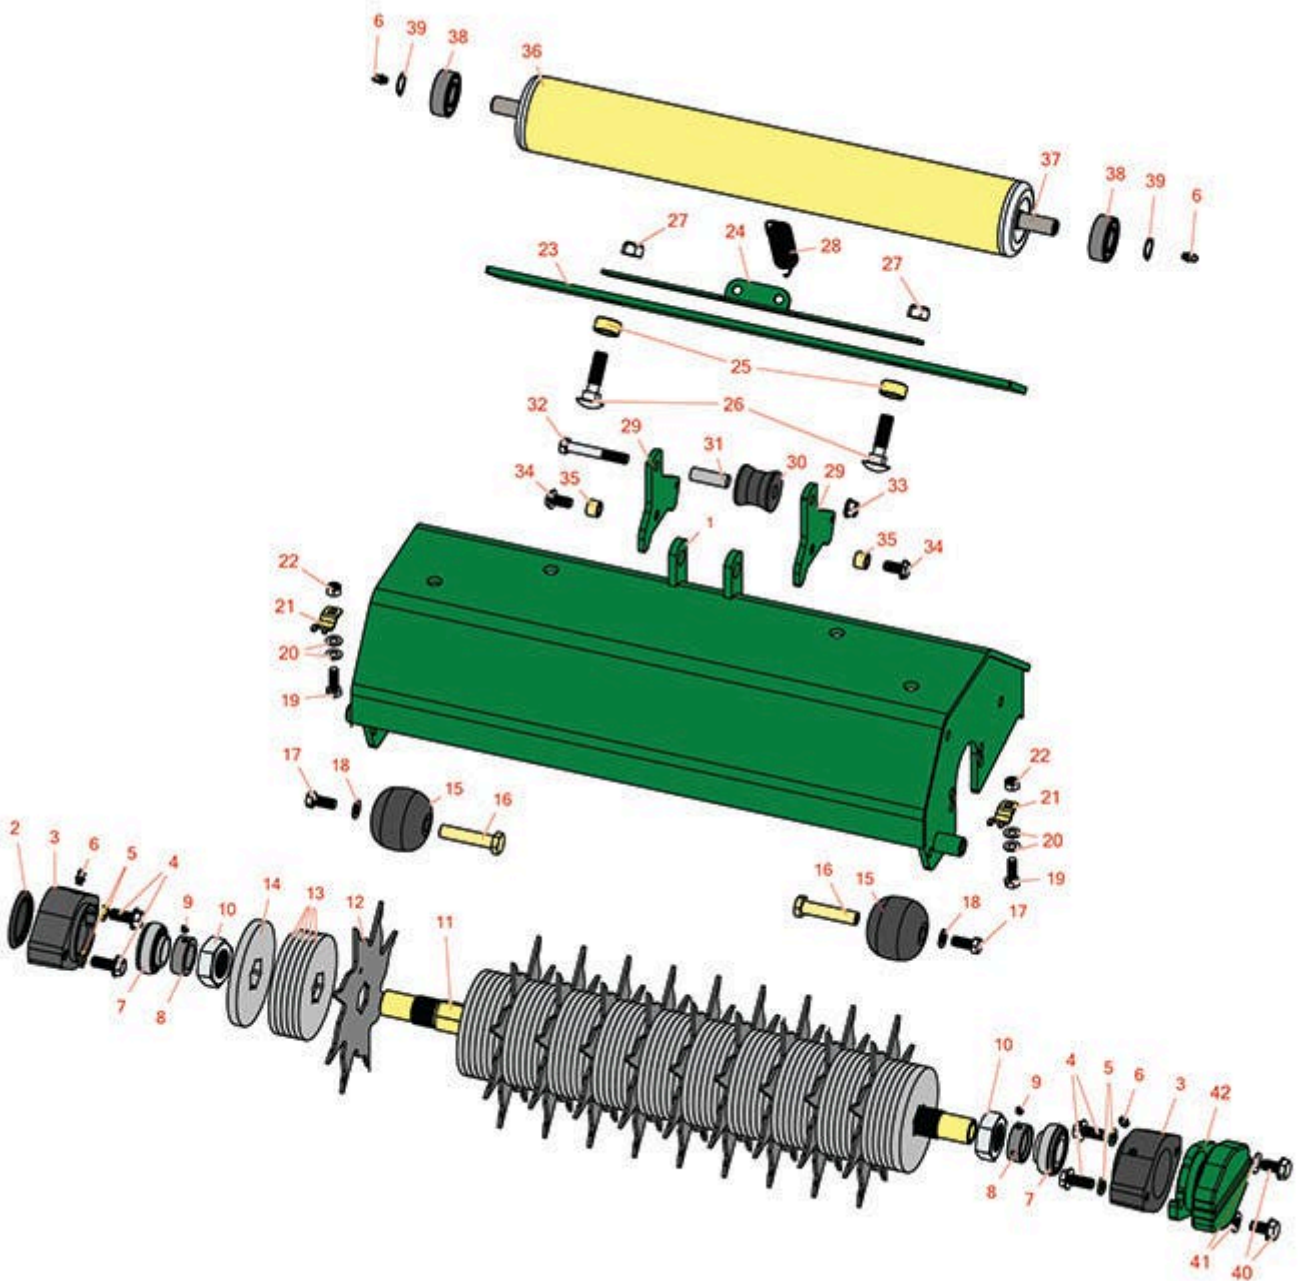

Replaces R&R Products Greens Max

2200LP Parts

Spiker Unit

Spiker Reel & Frame

All original equipment manufacturers names and part numbers are used for identification purposes only, and we are in no way implying that our products are original equipment parts. Prices subject to change without notice.

Replaces R&R Products Greens Max

2200LP Parts

Spiker Unit

Spiker Reel & Frame

Item No	R&R Part No.	OEM Part No.	Description	Qty Req	Price Each	Order Quantity
1	R100-6443G		Frame - Spiker - Green	1	287.95	
2	R150485	R2410-30	Cap - Protective Bearing Housing	1	0.70	
3	R95-7148		Housing - Bearing Reel	2	37.25	
4	R33115-025	R48-7780	Bolt - Hex HD M10-1.5 x 25	4	0.97	
5	R48-9590	R01-176-0040, R42-9600, R48-9690, R63-7780	Washer - Lock 10mm	4	0.41	
6	R302-5	R173-0, R21-6010, R255825, R302-37, R302-47, R302-57, R302-58, R302-6, R31-0300, R32-9660, R471214, R471223, R471226, R60-0800, R62-3880, R92-4181, RJD7797, RJD7842, RJD7844, RM0004	Fitting - Grease	2	0.27	
7	R71-1360	R251-219, R251-253, R251-254, R251-320, R88-7880, R94-3405	Bearing	2	19.20	
8	R251-77		Collar - Bearing	2	5.05	
9	R3245-35	R09205, R22H841	Screw - Set 1/4-28 x 1/4	2	0.57	