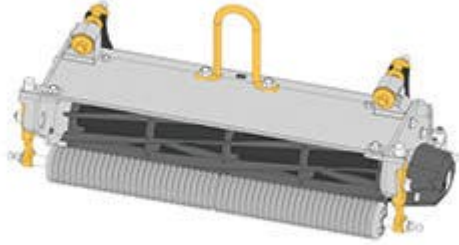

Replaces R&R Products Greens Max

2200LP Parts

Dual Adjust Cutting Unit

Complete Cutting Unit

All original equipment manufacturers names and part numbers are used for identification purposes only, and we are in no way implying that our products are original equipment parts. Prices subject to change without notice.

Replaces R&R Products Greens Max

2200LP Parts

Dual Adjust Cutting Unit

Complete Cutting Unit

Item No	R&R Part No.	OEM Part No.	Description	Qty Req	Price Each	Order Quantity
---------	--------------	--------------	-------------	---------	------------	----------------

Standard Cutting Unit

1	R150190G		Complete Standard Cutting Unit	0	2311.80	
---	-----------------	--	--------------------------------	---	----------------	--

Tech Note: R&R Cutting Units Complete with R105-5792 11 Blade Reel, R150458 Bedknife, R107-9038 Front Grooved Roller & R106-6945 Solid Rear Roller: