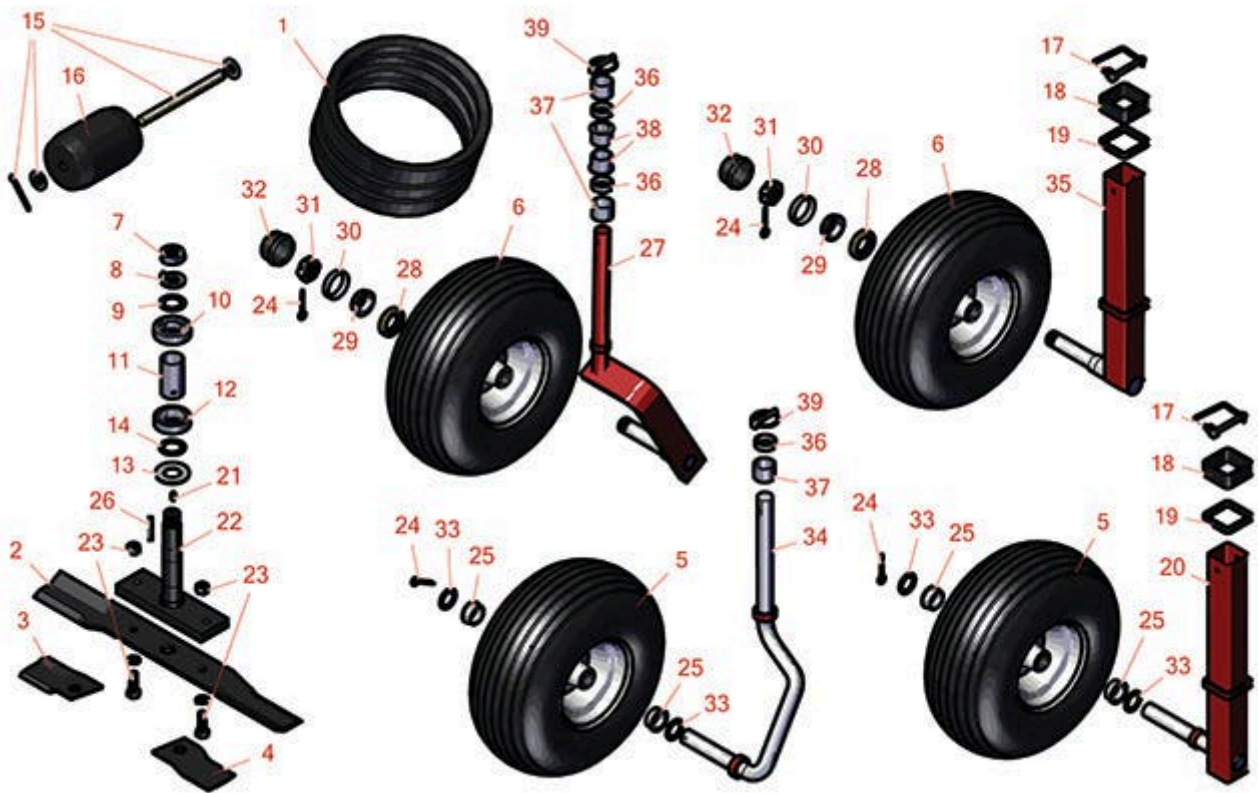

Replaces Progressive Turf 65" Rotary

Parts

Rotary Mower

Rotary Parts

All original equipment manufacturers names and part numbers are used for identification purposes only, and we are in no way implying that our products are original equipment parts. Prices subject to change without notice.

Replaces Progressive Turf 65" Rotary

Parts

Rotary Mower

Rotary Parts

Item No	R&R Part No.	OEM Part No.	Description	Qty Req	Price Each	Order Quantity
Belts						
1	RTD-1315	521315	Belt - Deck 65	6	20.80	
Rotary Blades						
2	RTD1308HF	521308	Mower Blade - 23 Inch High Lift Hard Faced	9	38.05	
2	RTD-1740HF		Mower Blade - 23 in Low-Lift Hard Faced	9	36.60	
3	R526594		Blade Tips - High Lift - Hardened Pkg/50	0	350.55	
4	R526648		Blade Tips - Low Lift - Hardened Pkg/50	0	350.45	
Tires						
5	RTD-1788	521318, 521788	Tire & Wheel	10	74.50	
6	R522317	522317	Tire & Wheel - 15x6.00-6 Rib	10	117.45	
<i>Tech Note: Incl: 2 ea. R254-72, R254-94 and 1 ea. R140527:</i>						
6	RTK606-4R-I	522316	Tire - 15x6.00-6 (4 Ply) Kenda Rib	10	36.95	
Other Parts Available						
7	RPT521003	521003	Hex Nut - L.H.	9	8.65	
8	RPT521002	521002	Lockwasher L.H. (3 Pc Kit)	9	4.20	
9	RTD-1301	521301	Washer - 1 Shim Set/9	9	6.75	
10	R350759	521302	Bearing - Spindle	9	18.45	
11	RTD-1304	521304	Spacer - Spindle Brg 65DECK	9	11.95	
12	RTD-1701	521701	Bearing - Ball	9	17.85	
13	RTD-1306	521306	Shield - Dirt SET/3	9	6.80	
14	RTD-1305	521305	Washer - 1 Shim Set/9	9	9.95	

Replaces Progressive Turf 65" Rotary

Parts

Rotary Mower

Rotary Parts

Item No	R&R Part No.	OEM Part No.	Description	Qty Req	Price Each	Order Quantity
35	R522314	522314	Caster Arm - Incl R140528	4	82.45	
36	R521022	521022	Spacer - 3/8 x 1 Set/6	3	15.90	
37	R521021	521021	Spacer - 1 x 1 (Set 6)	3	21.30	
38	R521818	521818	Bushing - Caster	20	6.90	
39	RTD-1038RD	521038RD	Pin - 5/16 Lynch Set/4	6	9.80	