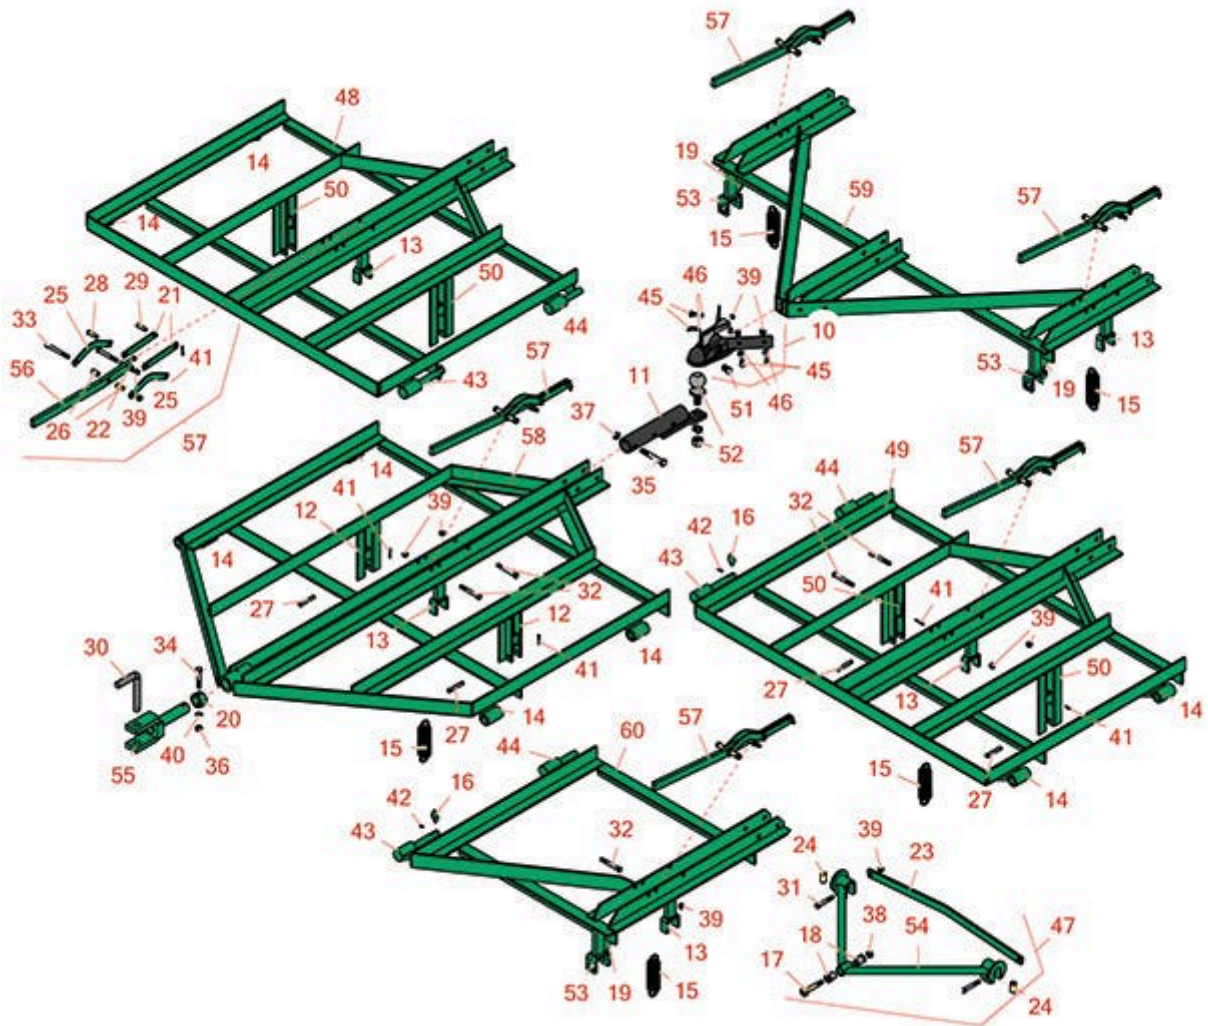

# Replaces Lesco Fairway Parts

Pull Frames

Pull Frame Parts

All original equipment manufacturers names and part numbers are used for identification purposes only, and we are in no way implying that our products are original equipment parts. Prices subject to change without notice.

# Replaces Lesco Fairway Parts

*Pull Frames*

*Pull Frame Parts*

Item No	R&R Part No.	OEM Part No.	Description	Qty Req	Price Each	Order Quantity
10	<b>R129925</b>		Hitch - Includes Hardware	0	<b>83.95</b>	
11	<b>R153005G</b>		Extension - Hitch	0	<b>55.95</b>	
12	<b>R153249</b>	012766	Post - Pull Fits D Frame	0	<b>32.85</b>	
13	<b>R153250</b>	012303	Post - Unit Weldment	0	<b>27.25</b>	
14	<b>R158734</b>	012312	Hinge - Side	0	<b>18.90</b>	
15	<b>R316724</b>	006752	Spring - Unit Tension	0	<b>7.45</b>	
16	<b>R317008G</b>		Latch - Hinge	0	<b>3.85</b>	
17	<b>R318005</b>	005774	Bolt	0	<b>14.85</b>	
18	<b>R318006</b>	005264	Bushing - Rubber	0	<b>3.15</b>	
19	<b>R318970</b>		Plate - Pull Post Support	0	<b>3.95</b>	
20	<b>R318979</b>		Collar	0	<b>22.70</b>	
21	<b>R318983G</b>		Link - Over Center Latch	0	<b>6.55</b>	
22	<b>R318985</b>		Spacer - Over Center Latch	0	<b>3.40</b>	
23	<b>R318993G</b>	012773	Brace - Pull Yoke	0	<b>31.10</b>	
24	<b>R318994</b>	012311	Spacer - Yoke Jaw	0	<b>3.40</b>	
25	<b>R319051G</b>		Link - Lift O/Center Latch	0	<b>10.95</b>	
26	<b>R319053</b>		Spacer - Over Center Latch	0	<b>2.90</b>	
27	<b>R325390</b>	006610	Pin - Rod End	0	<b>2.85</b>	
28	<b>R325539</b>		Pin - Over Center Latch	0	<b>1.45</b>	
29	<b>R325540</b>		Pin - Over Center Latch	0	<b>1.45</b>	
30	<b>R360341</b>	002489	Pin - Coupling	0	<b>17.45</b>	
31	<b>R400310</b>	005751	Bolt - Hex HD 3/8-24 x 2-1/2	0	<b>0.99</b>	

# Replaces Lesco Fairway Parts

*Pull Frames*

*Pull Frame Parts*

Item R&R  
No Part No.

OEM  
Part No. Description

Qty  
Req

Price  
Each

Order  
Quantity

# Replaces Lesco Fairway Parts

*Pull Frames*

*Pull Frame Parts*

Item R&R

OEM

No Part No.

Part No. Description

Qty  
Req