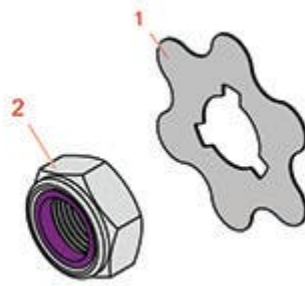

Replaces John Deere 8000A E-Cut Hybrid Reel Mower Parts

*Cutting Unit
Fairway Tender*

All original equipment manufacturers names and part numbers are used for identification purposes only, and we are in no way implying that our products are original equipment parts. Prices subject to change without notice.

Replaces John Deere 8000A E-Cut Hybrid Reel Mower Parts

*Cutting Unit
Fairway Tender*

Item No	R&R Part No.	OEM Part No.	Description	Qty Req	Price Each	Order Quantity
1	RMT2624	MT2624	Knife - Greens Conditioner	30	4.65	
2	RN198341	N198341	Nut - Nyloc 7/8-14	1	13.60	