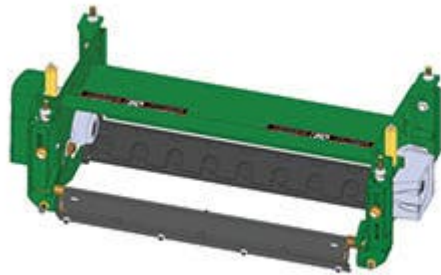

# Replaces John Deere 7700 Reel Mower Parts

*Cutting Unit - Serial up to 020000*  
*Complete Cutting Unit*

All original equipment manufacturers names and part numbers are used for identification purposes only, and we are in no way implying that our products are original equipment parts. Prices subject to change without notice.

# Replaces John Deere 7700 Reel Mower Parts

Cutting Unit - Serial up to 020000  
Complete Cutting Unit

Item No	R&R Part No.	OEM Part No.	Description	Qty Req	Price Each	Order Quantity
---------	--------------	--------------	-------------	---------	------------	----------------

## Standard Cutting Unit

1	<b>RBM17667</b>	BM17667	Complete Standard Cutting Unit	0	<b>2423.75</b>	
---	-----------------	---------	--------------------------------	---	----------------	--

*Tech Note: R&R Cutting Units Complete with: RAET11159 8 Blade Reel; RET17751 Bedknife - 12mm HOC and RAET11263 Front & Rear Solid Rollers:*