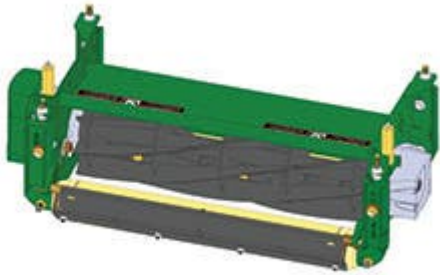

# Replaces John Deere 7700 Reel Mower Parts

*Cutting Unit - Serial up to 020000*  
*Complete Cutting Unit*

All original equipment manufacturers names and part numbers are used for identification purposes only, and we are in no way implying that our products are original equipment parts. Prices subject to change without notice.

# Replaces John Deere 7700 Reel Mower Parts

Cutting Unit - Serial up to 020000  
Complete Cutting Unit

Item No	R&R Part No.	OEM Part No.	Description	Qty Req	Price Each	Order Quantity
---------	--------------	--------------	-------------	---------	------------	----------------

## Standard Cutting Unit

1	<b>RBM17667</b>	BM17667	Complete Standard Cutting Unit	0	<b>2423.75</b>	
---	-----------------	---------	--------------------------------	---	----------------	--

*Tech Note: R&R Cutting Units Complete with: RAET11159 8 Blade Reel; RET17751 Bedknife - 12mm HOC and RAET11263 Front & Rear Solid Rollers:*