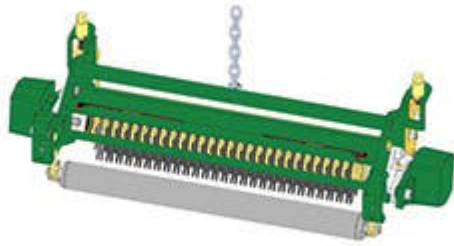

# Replaces John Deere 7500 Reel Mower Parts

*Verti-Cut Unit - Serial up to 020000*  
*Complete Verti-Cut Unit*

All original equipment manufacturers names and part numbers are used for identification purposes only, and we are in no way implying that our products are original equipment parts. Prices subject to change without notice.

# Replaces John Deere 7500 Reel Mower Parts

Verti-Cut Unit - Serial up to 020000  
Complete Verti-Cut Unit

Item No	R&R Part No.	OEM Part No.	Description	Qty Req	Price Each	Order Quantity
---------	--------------	--------------	-------------	---------	------------	----------------

## Complete Verti-Cut Unit

1	<b>R130125</b>	BM19916	Complete Standard Verti-Cut Unit	3	<b>1842.95</b>	
---	----------------	---------	----------------------------------	---	----------------	--

*Tech Note: R&R Verti-Cut Units Complete with RAMT2703 Verti-Cut Blades, RAET10111 Solid Front Roller & RAMT1060 Solid Rear Roller:*

## Custom Verti-Cut Unit

2	<b>R130125-SPL</b>		Custom Verti-Cut Unit	0	<b>1415.95</b>	
---	--------------------	--	-----------------------	---	----------------	--

*Tech Note: R&R Custom Cutting Unit price does not include Verti-Cut Reel, Front Roller and Rear Roller. Select these options from the parts list to complete custom unit.:*