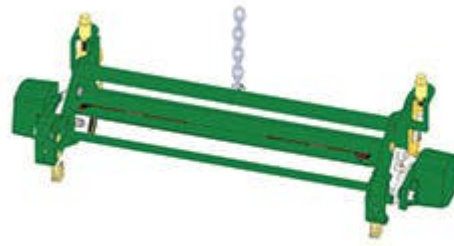

# Replaces John Deere 7500 Reel Mower Parts

*Verti-Cut Unit - Serial up to 020000*  
*Complete Verti-Cut Unit*

All original equipment manufacturers names and part numbers are used for identification purposes only, and we are in no way implying that our products are original equipment parts. Prices subject to change without notice.

# Replaces John Deere 7500 Reel Mower Parts

Verti-Cut Unit - Serial up to 020000  
Complete Verti-Cut Unit

Item No	R&R Part No.	OEM Part No.	Description	Qty Req	Price Each	Order Quantity
---------	--------------	--------------	-------------	---------	------------	----------------

## Complete Verti-Cut Unit

1	<b>R130125</b>	BM19916	Complete Standard Verti-Cut Unit	3	<b>1842.95</b>	
---	----------------	---------	----------------------------------	---	----------------	--

*Tech Note: R&R Verti-Cut Units Complete with RAMT2703 Verti-Cut Blades, RAET10111 Solid Front Roller & RAMT1060 Solid Rear Roller:*