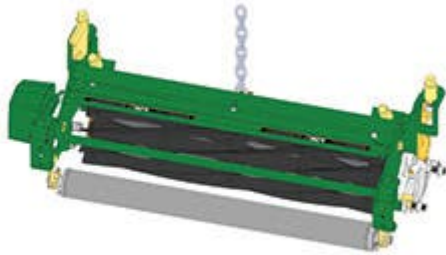

Replaces John Deere 7500 Reel Mower

Parts

Cutting Unit - Serial up to 020000

Complete Cutting Unit

All original equipment manufacturers names and part numbers are used for identification purposes only, and we are in no way implying that our products are original equipment parts. Prices subject to change without notice.

Replaces John Deere 7500 Reel Mower Parts

Cutting Unit - Serial up to 020000
Complete Cutting Unit

Item No	R&R Part No.	OEM Part No.	Description	Qty Req	Price Each	Order Quantity
---------	--------------	--------------	-------------	---------	------------	----------------