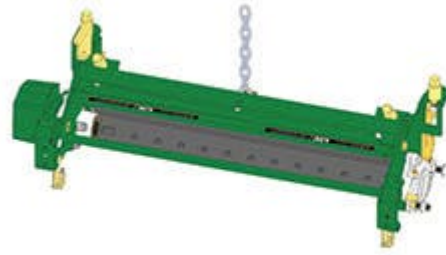

Replaces John Deere 7500 Reel Mower

Parts

Cutting Unit - Serial up to 020000

Complete Cutting Unit

All original equipment manufacturers names and part numbers are used for identification purposes only, and we are in no way implying that our products are original equipment parts. Prices subject to change without notice.

Replaces John Deere 7500 Reel Mower Parts

Cutting Unit - Serial up to 020000
Complete Cutting Unit

Item No	R&R Part No.	OEM Part No.	Description	Qty Req	Price Each	Order Quantity
---------	--------------	--------------	-------------	---------	------------	----------------

Standard Cutting Unit

1	R130120	BM18973	Complete Standard Cutting Unit	0	1853.25	
---	----------------	---------	--------------------------------	---	----------------	--

Tech Note: R&R Cutting Units Complete with RAET10826 9 Blade Reel, RET14402 Thin Bedknife, RAMT1061 Grooved Front Roller & RAMT1060 Solid Rear Roller: