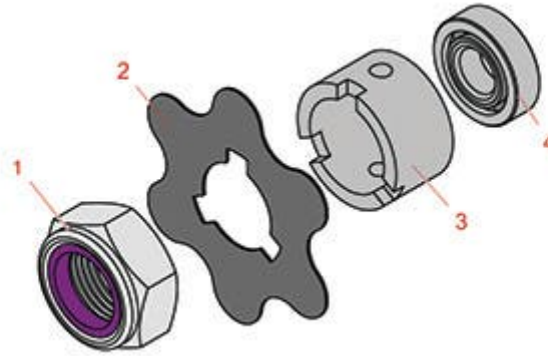

Replaces John Deere 7500 Reel Mower

Parts

Cutting Unit - Serial up to 020000

Fairway Tender

All original equipment manufacturers names and part numbers are used for identification purposes only, and we are in no way implying that our products are original equipment parts. Prices subject to change without notice.

Replaces John Deere 7500 Reel Mower Parts

*Cutting Unit - Serial up to 020000
Fairway Tender*

Item No	R&R Part No.	OEM Part No.	Description	Qty Req	Price Each	Order Quantity
1	RN198341	N198341	Nut - Nyloc 7/8-14	1	13.60	
2	RMT2624	MT2624	Knife - Greens Conditioner	38	4.65	
3	RET14917	ET14917	Spacer	1	14.95	
4	RET16026	ET16026	Bearing	4	9.05	