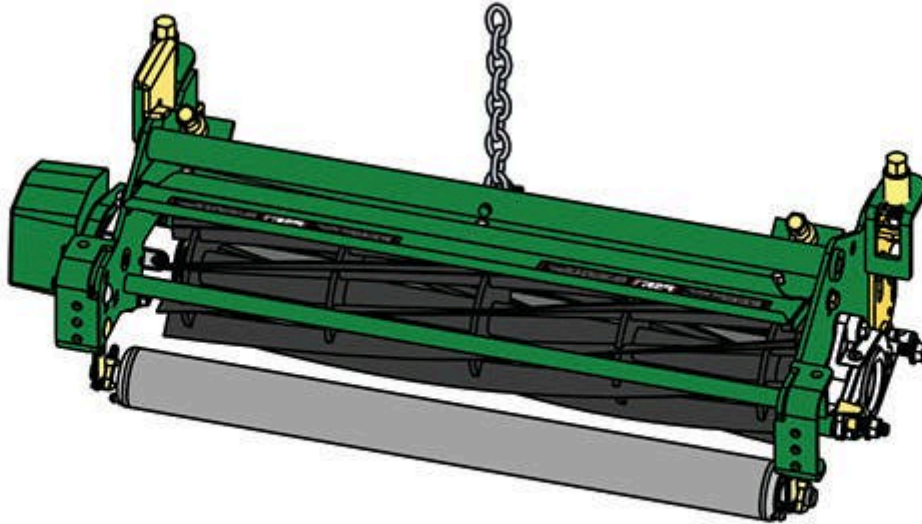

Replaces John Deere 3235B Reel Mower

Parts

Medium Cutting Unit

Complete Cutting Unit

All original equipment manufacturers names and part numbers are used for identification purposes only, and we are in no way implying that our products are original equipment parts. Prices subject to change without notice.

Replaces John Deere 3235B Reel Mower Parts

Medium Cutting Unit
Complete Cutting Unit

Item No	R&R Part No.	OEM Part No.	Description	Qty Req	Price Each	Order Quantity
---------	--------------	--------------	-------------	---------	------------	----------------