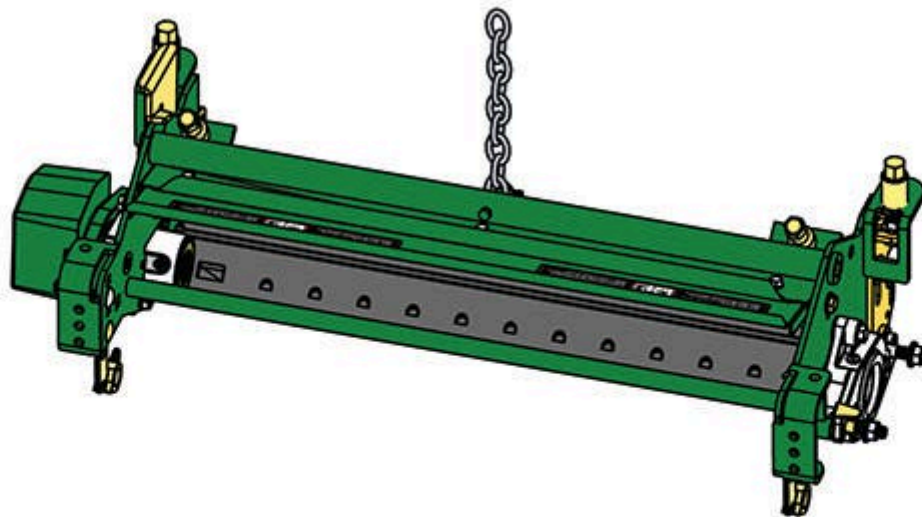

Replaces John Deere 3235B Reel Mower

Parts

Medium Cutting Unit

Complete Cutting Unit

All original equipment manufacturers names and part numbers are used for identification purposes only, and we are in no way implying that our products are original equipment parts. Prices subject to change without notice.

Replaces John Deere 3235B Reel Mower Parts

Medium Cutting Unit
Complete Cutting Unit

Item No	R&R Part No.	OEM Part No.	Description	Qty Req	Price Each	Order Quantity
---------	--------------	--------------	-------------	---------	------------	----------------