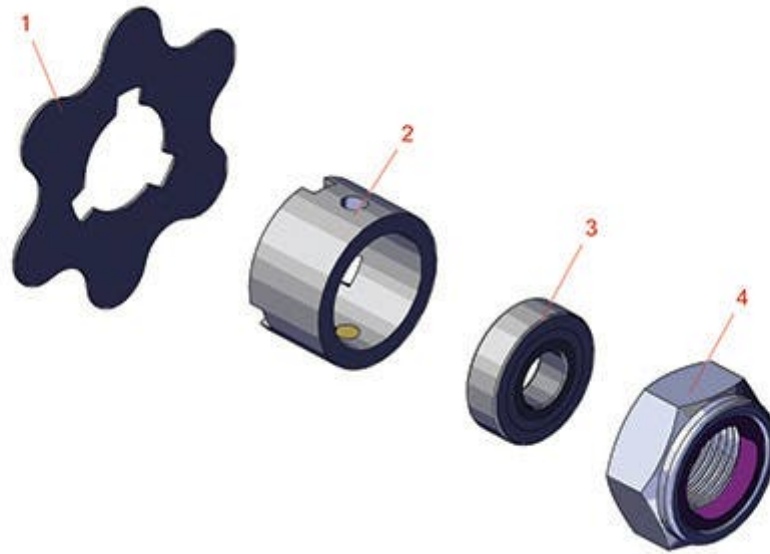

# Replaces John Deere 3235B Reel Mower

## Parts

*Medium Cutting Unit  
Fairway Tender*

All original equipment manufacturers names and part numbers are used for identification purposes only, and we are in no way implying that our products are original equipment parts. Prices subject to change without notice.

## Parts

*Medium Cutting Unit*

*Fairway Tender*

Item No	R&R Part No.	OEM Part No.	Description	Qty Req	Price Each	Order Quantity
1	<b>RMT2624</b>	MT2624	Knife - Greens Conditioner	38	<b>4.65</b>	
2	<b>RET14917</b>	ET14917	Spacer	1	<b>14.95</b>	
3	<b>RET16026</b>	ET16026	Bearing	4	<b>9.05</b>	
4	<b>RN198341</b>	N198341	Nut - Nyloc 7/8-14	1	<b>13.60</b>	