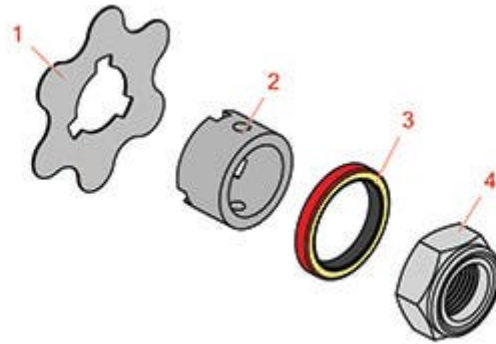

# Replaces John Deere 3235B Reel Mower

## Parts

*Heavy Cutting Unit*

*Fairway Tender*

All original equipment manufacturers names and part numbers are used for identification purposes only, and we are in no way implying that our products are original equipment parts. Prices subject to change without notice.

## Parts

*Heavy Cutting Unit  
Fairway Tender*

Item No	R&R Part No.	OEM Part No.	Description	Qty Req	Price Each	Order Quantity
1	<b>RMT2624</b>	MT2624	Knife - Greens Conditioner	38	<b>4.65</b>	
2	<b>RET14917</b>	ET14917	Spacer	1	<b>14.95</b>	
3	<b>RMT1115</b>	MT1115	Seal - Reel	1	<b>4.95</b>	
4	<b>RN198341</b>	N198341	Nut - Nyloc 7/8-14	1	<b>13.60</b>	