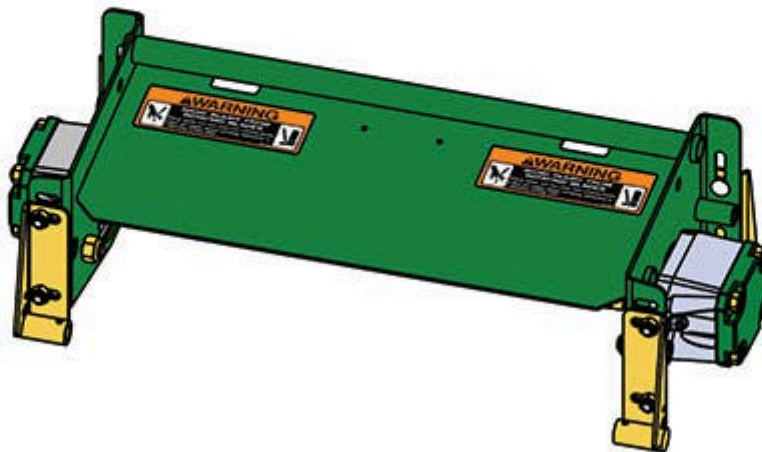

Replaces John Deere 3215A Reel Mower

Parts

Heavy Verti-Cut Unit

Complete Verti-Cut Unit

All original equipment manufacturers names and part numbers are used for identification purposes only, and we are in no way implying that our products are original equipment parts. Prices subject to change without notice.

Replaces John Deere 3215A Reel Mower Parts

Heavy Verti-Cut Unit
Complete Verti-Cut Unit

Item No	R&R Part No.	OEM Part No.	Description	Qty Req	Price Each	Order Quantity
---------	--------------	--------------	-------------	---------	------------	----------------

Complete Verti-Cut Unit

1	RBM17946	BM17946	Complete Standard Verti-Cut Unit	5	1888.50	
---	-----------------	---------	----------------------------------	---	----------------	--

Tech Note: R&R Verti-Cut Units Complete with RMT6987 Verti-Cut Blades & RAET10111 Front & Rear Solid Rollers.: