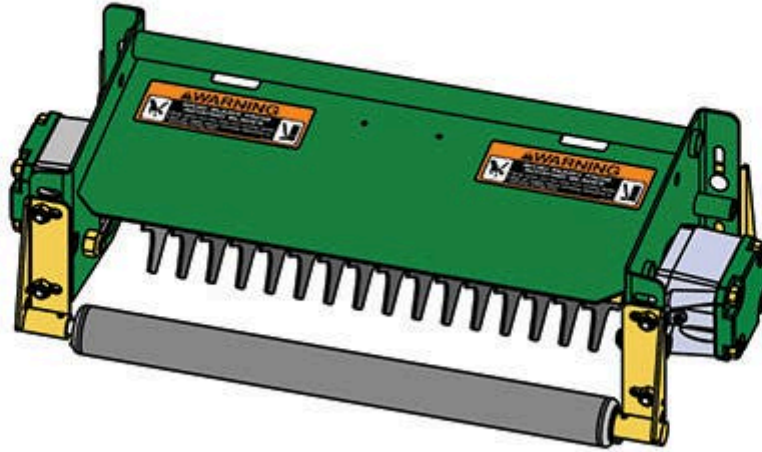

Replaces John Deere 3215A Reel Mower

Parts

Heavy Verti-Cut Unit

Complete Verti-Cut Unit

All original equipment manufacturers names and part numbers are used for identification purposes only, and we are in no way implying that our products are original equipment parts. Prices subject to change without notice.

Replaces John Deere 3215A Reel Mower Parts

Heavy Verti-Cut Unit
Complete Verti-Cut Unit

Item No	R&R Part No.	OEM Part No.	Description	Qty Req	Price Each	Order Quantity
---------	--------------	--------------	-------------	---------	------------	----------------

Complete Verti-Cut Unit

1	RBM17946	BM17946	Complete Standard Verti-Cut Unit	5	1888.50	
---	-----------------	---------	----------------------------------	---	----------------	--

Tech Note: R&R Verti-Cut Units Complete with RMT6987 Verti-Cut Blades & RAET10111 Front & Rear Solid Rollers.: