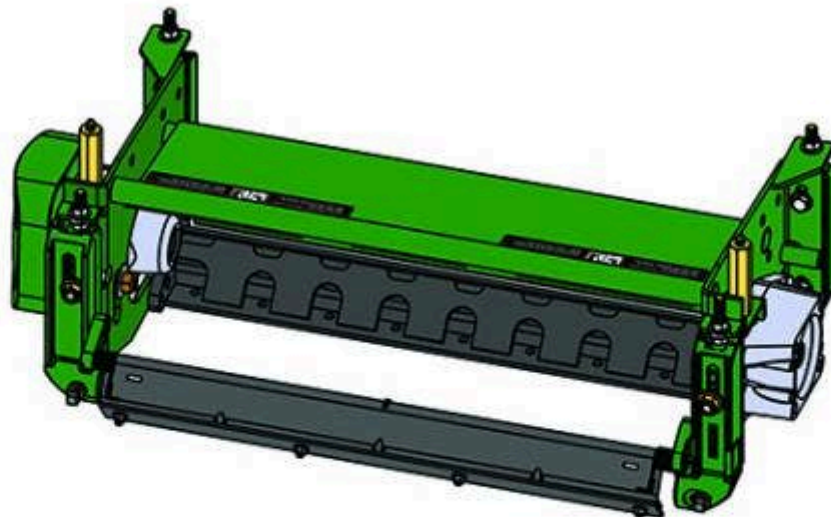

Replaces John Deere 3215A Reel Mower

Parts

Heavy Cutting Unit

Complete Cutting Unit

All original equipment manufacturers names and part numbers are used for identification purposes only, and we are in no way implying that our products are original equipment parts. Prices subject to change without notice.

Replaces John Deere 3215A Reel Mower Parts

Heavy Cutting Unit
Complete Cutting Unit

Item No	R&R Part No.	OEM Part No.	Description	Qty Req	Price Each	Order Quantity
---------	--------------	--------------	-------------	---------	------------	----------------