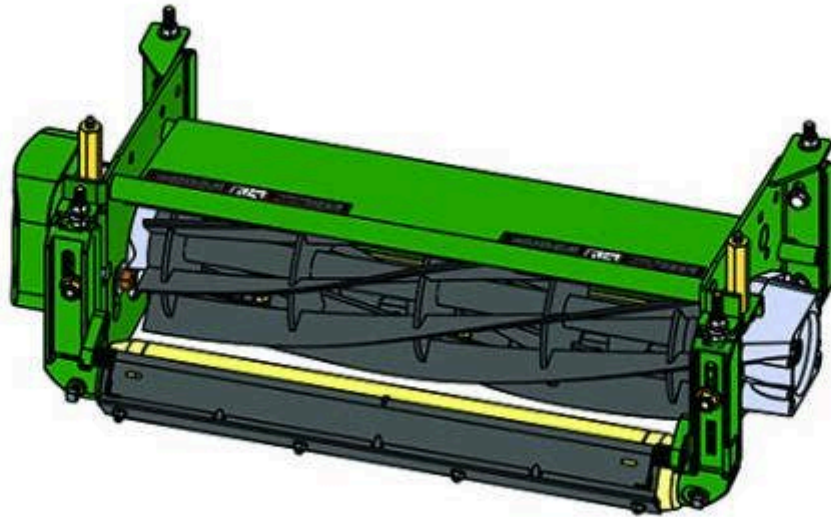

Replaces John Deere 3215A Reel Mower

Parts

Heavy Cutting Unit

Complete Cutting Unit

All original equipment manufacturers names and part numbers are used for identification purposes only, and we are in no way implying that our products are original equipment parts. Prices subject to change without notice.

Replaces John Deere 3215A Reel Mower Parts

Heavy Cutting Unit
Complete Cutting Unit

Item No	R&R Part No.	OEM Part No.	Description	Qty Req	Price Each	Order Quantity
---------	--------------	--------------	-------------	---------	------------	----------------