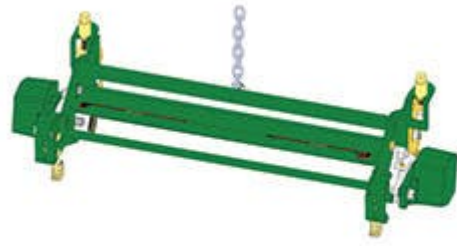

Replaces John Deere 2500E Hybrid Riding Greens Mower Parts

Verti-Cut Unit - Serial up to 030000
Complete Verti-Cut Unit

All original equipment manufacturers names and part numbers are used for identification purposes only, and we are in no way implying that our products are original equipment parts. Prices subject to change without notice.

Replaces John Deere 2500E Hybrid Riding Greens Mower Parts

Verti-Cut Unit - Serial up to 030000
Complete Verti-Cut Unit

Item No	R&R Part No.	OEM Part No.	Description	Qty Req	Price Each	Order Quantity
---------	--------------	--------------	-------------	---------	------------	----------------

Standard Verti-Cut Unit

1	R130125	BM19916	Complete Standard Verti-Cut Unit	0	1842.95	
---	----------------	---------	----------------------------------	---	----------------	--

Tech Note: R&R Verti-Cut Units Complete with RAMT2703 Verti-Cut Blades, RAET10111 Solid Front Roller & RAMT1060 Solid Rear Roller: