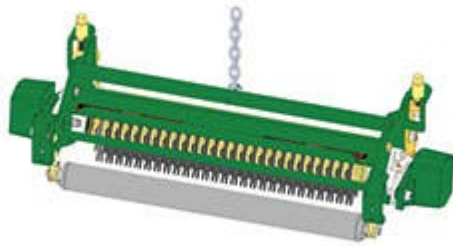

Replaces John Deere 2500E Hybrid Riding Greens Mower Parts

Verti-Cut Unit - Serial up to 030000
Complete Verti-Cut Unit

All original equipment manufacturers names and part numbers are used for identification purposes only, and we are in no way implying that our products are original equipment parts. Prices subject to change without notice.

Replaces John Deere 2500E Hybrid Riding Greens Mower Parts

Verti-Cut Unit - Serial up to 030000
Complete Verti-Cut Unit

Item No	R&R Part No.	OEM Part No.	Description	Qty Req	Price Each	Order Quantity
---------	--------------	--------------	-------------	---------	------------	----------------

Standard Verti-Cut Unit

1	R130125	BM19916	Complete Standard Verti-Cut Unit	0	1842.95	
---	----------------	---------	----------------------------------	---	----------------	--

Tech Note: R&R Verti-Cut Units Complete with RAMT2703 Verti-Cut Blades, RAET10111 Solid Front Roller & RAMT1060 Solid Rear Roller: