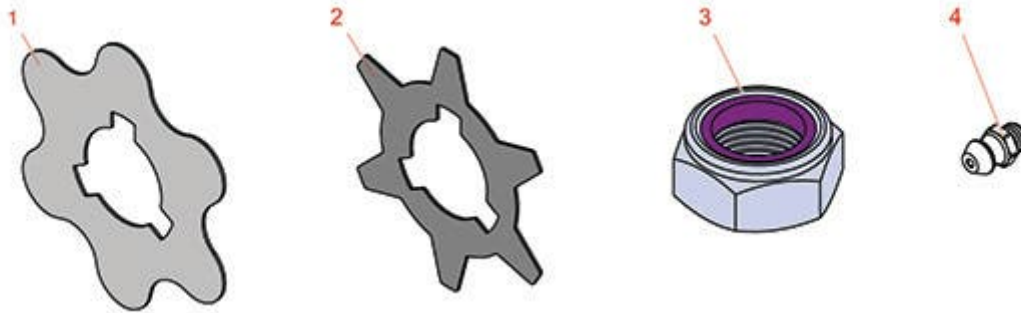

Replaces John Deere 2500E Hybrid Riding Greens Mower Parts

*Cutting Unit - Serial 030001 & up
Greens Tender*

All original equipment manufacturers names and part numbers are used for identification purposes only, and we are in no way implying that our products are original equipment parts. Prices subject to change without notice.

Replaces John Deere 2500E Hybrid Riding Greens Mower Parts

Cutting Unit - Serial 030001 & up
Greens Tender

Item No	R&R Part No.	OEM Part No.	Description	Qty Req	Price Each	Order Quantity
1	RMT2624	MT2624	Knife - Greens Conditioner	72	4.65	
<i>Tech Note: Model 030001 & Up:</i>						
2	RET14707	ET14707	Verti-Cut Blade - .025 x 2.375	72	1.70	
3	RN198341	N198341	Nut - Nyloc 7/8-14	1	13.60	
4	R302-5	JD7797, JD7842, JD7844	Fitting - Grease	2	0.27	