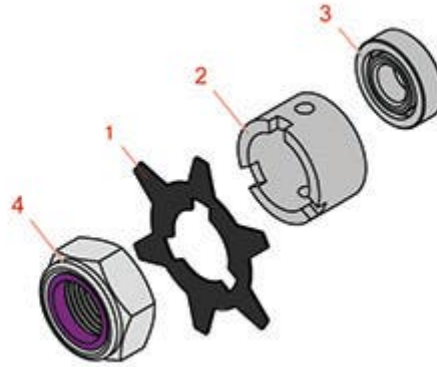

Replaces John Deere 2500E Hybrid Riding Greens Mower Parts

*Cutting Unit - Serial up to 030000
Greens Tender*

All original equipment manufacturers names and part numbers are used for identification purposes only, and we are in no way implying that our products are original equipment parts. Prices subject to change without notice.

Replaces John Deere 2500E Hybrid Riding Greens Mower Parts

*Cutting Unit - Serial up to 030000
Greens Tender*

Item No	R&R Part No.	OEM Part No.	Description	Qty Req	Price Each	Order Quantity
1	RET14707	ET14707	Verti-Cut Blade - .025 x 2.375	72	1.45	
2	RET14917	ET14917	Spacer	1	14.95	
3	RET16026	ET16026	Bearing	4	9.05	
4	RN198341	N198341	Nut - Nyloc 7/8-14	1	13.60	